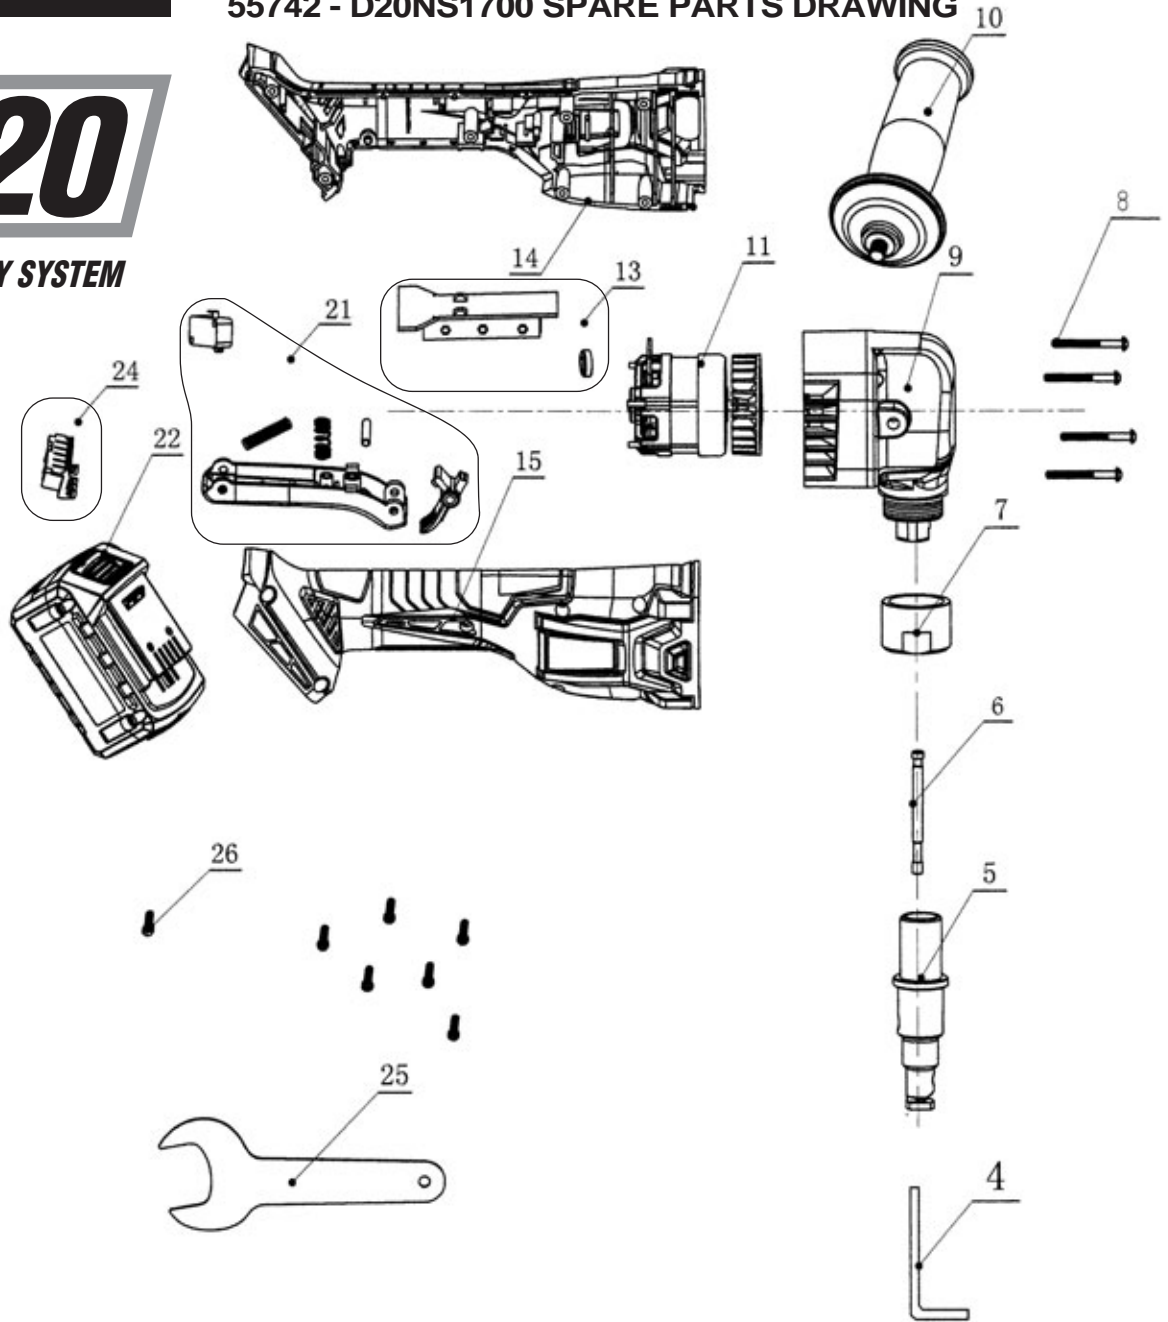

**DRAPER**<sup>®</sup>

20V BRUSHLESS

# NIBBLER

55742 - D20NS1700 SPARE PARTS DRAWING

**D20**  
MULTI-TOOL BATTERY SYSTEM

KEY No.	PART No.	STOCK No.	DESCRIPTION
4	YD20NS1700-4	98122	Allen key M5
5	YD20NS1700-5	98124	Circle blade holder assembly
6	YD20NS1700-6	98125	Circle blade
7	YD20NS1700-7	98121	Nut
8	YD20NS1700-8	98129	Self-tapping screw
9	YD20NS1700-9	98131	Head assembly
10	YD20NS1700-10	98134	Auxiliary handle
11	YD20NS1700-11	98135	Brushless motor

KEY No.	PART No.	STOCK No.	DESCRIPTION
13	YD20NS1700-13	98137	PCB & magnet ring
14	YD20NS1700-14	98138	Left shell
15	YD20NS1700-15	98203	Right shell
21	YD20NS1700-21	98205	Switch assembly
22	YD20NS1700-22		Battery pack
24	YD20NS1700-24	98206	Insert frame assembly
25	YD20NS1700-25	98132	Wrench
26	YD20NS1700-26	98128	Panhead self-tapping screw (set)