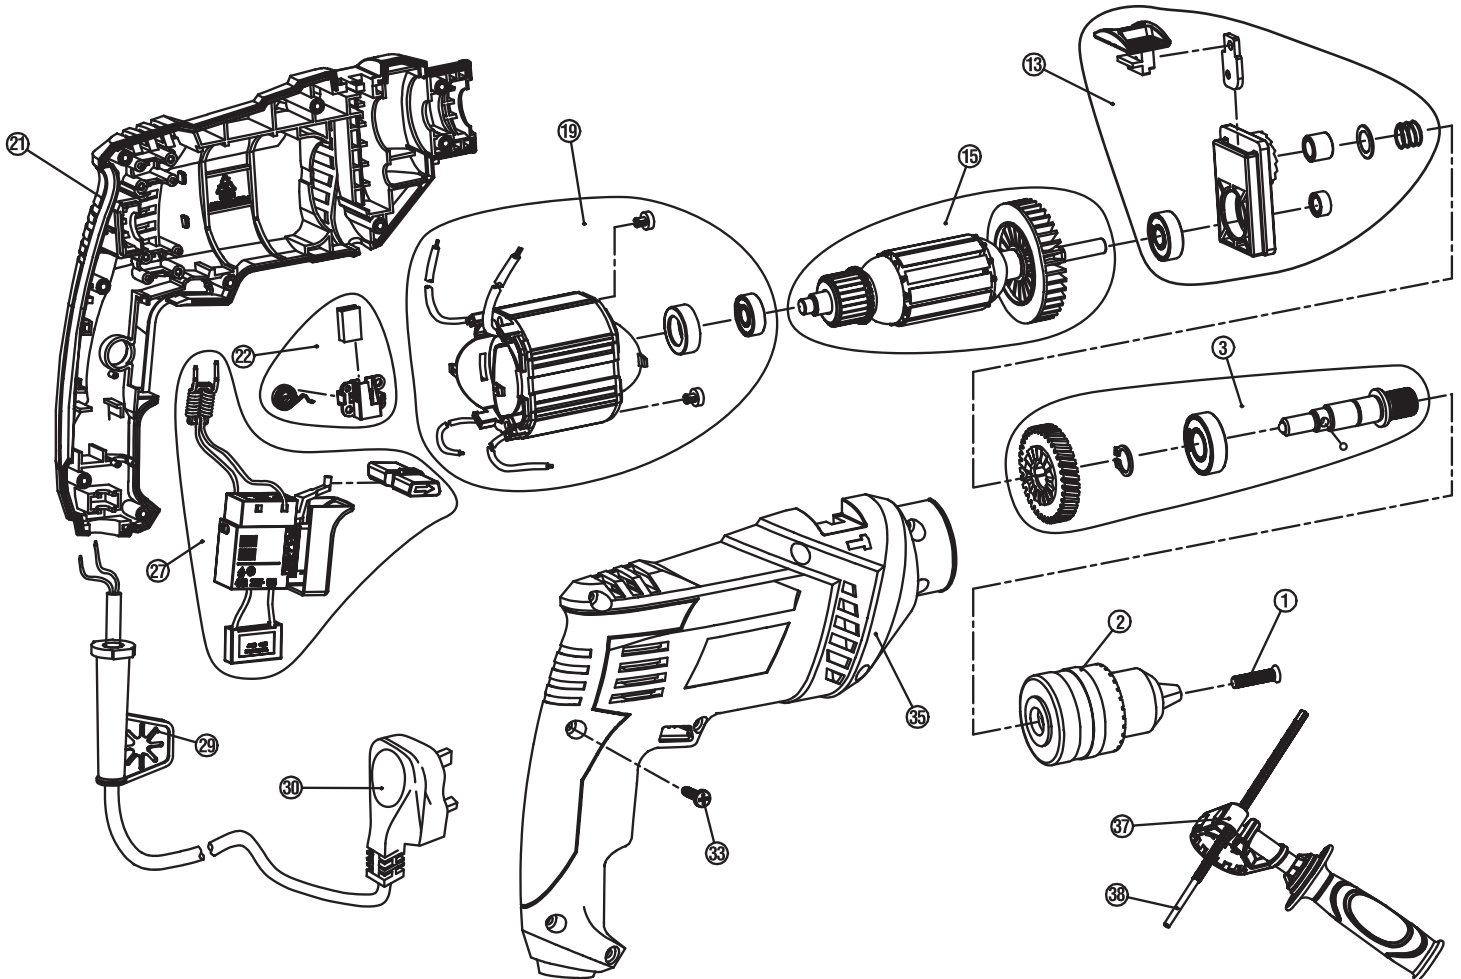

DRAPER[®]

230V 710W

**IMPACT
DRILL****GB**

56361 - ID710D SPARE PARTS DRAWING

| KEY No. | PART No. | STOCK No. | DESCRIPTION |
|---------|------------|-----------|------------------------------|
| 1 | YID710D-1 | 97530 | Left-threaded screw M*25 |
| 2 | YID710D-2 | | Chuck |
| 3 | YID710D-3 | 97436 | Output spindle assembly |
| 13 | YID710D-13 | 97437 | Central support assembly |
| 15 | YID710D-15 | 97438 | Rotor |
| 19 | YID710D-19 | 97439 | Stator assembly |
| 21 | YID710D-21 | 97440 | Downward Housing |
| 22 | YID710D-22 | 97441 | Carbon brush assembly (pair) |

| KEY No. | PART No. | STOCK No. | DESCRIPTION |
|---------|------------|-----------|---------------------------------|
| 27 | YID710D-27 | 97442 | Switch FA2-4/1BEK assembly |
| 29 | YID710D-29 | 97527 | Cable protector |
| 30 | YID710D-30 | 97528 | Cable & plug |
| 33 | YID710D-33 | 97505 | Self-tapping screw ST4*16 (set) |
| 35 | YID710D-35 | 97443 | Upward housing |
| 37 | YID710D-37 | 97444 | Auxiliary handle |
| 38 | YID710D-38 | 97445 | Depth stop |