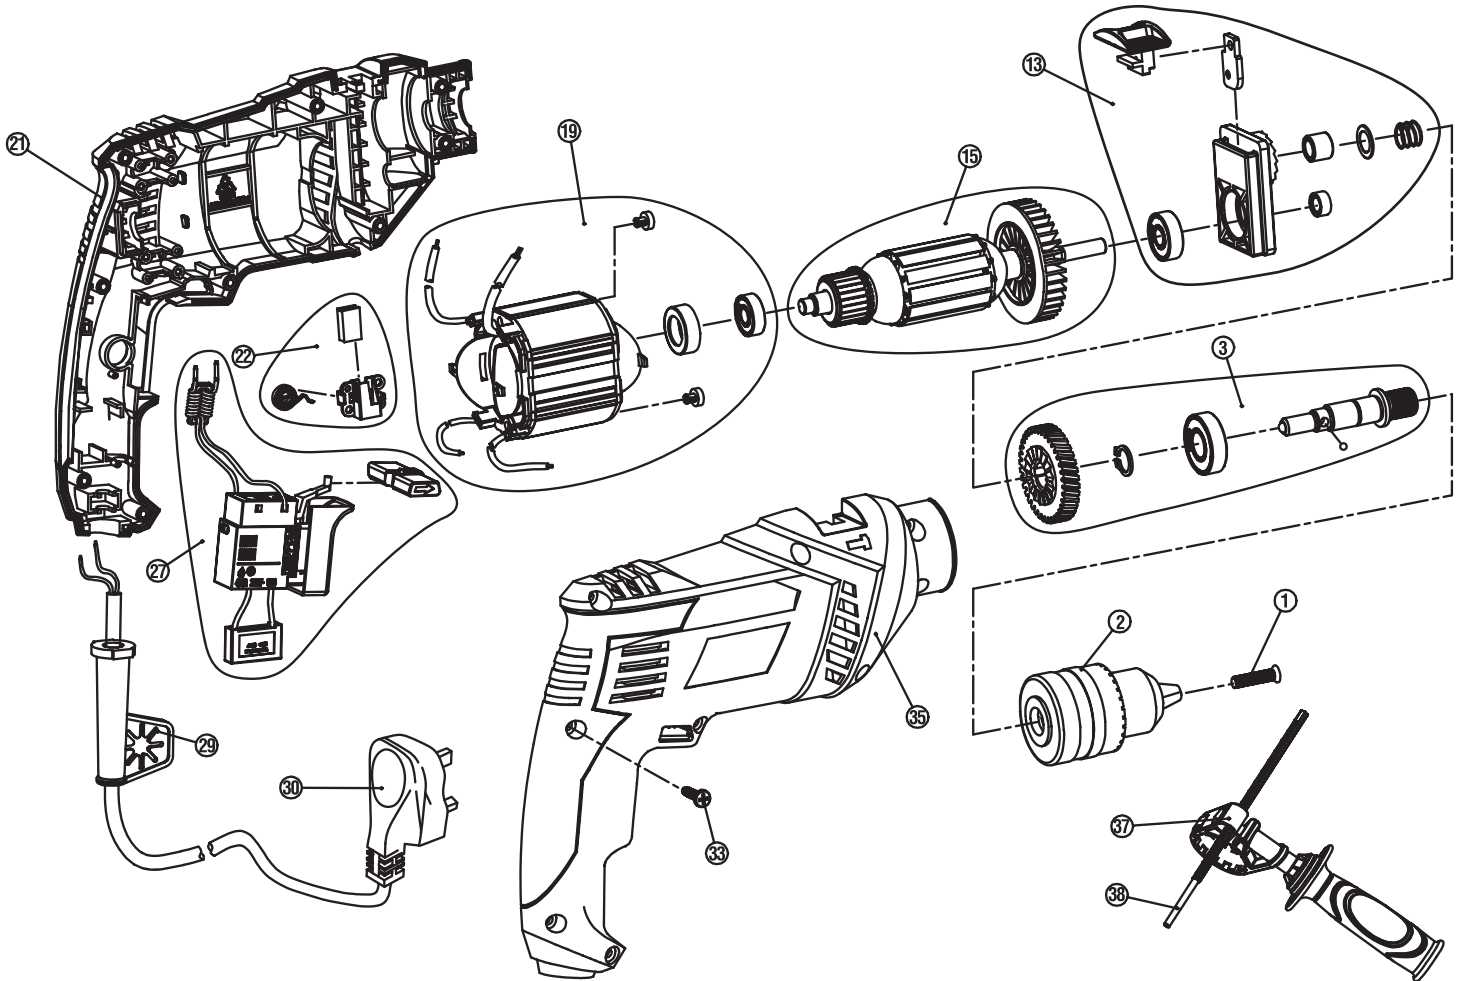

DRAPER®

230V 710W

IMPACT DRILL

GB

56361 - ID710D SPARE PARTS DRAWING

KEY No.	PART No.	STOCK No.	DESCRIPTION
1	YID710D-1	97530	Left-threaded screw M*25
2	YID710D-2		Chuck
3	YID710D-3	97436	Output spindle assembly
13	YID710D-13	97437	Central support assembly
15	YID710D-15	97438	Rotor
19	YID710D-19	97439	Stator assembly
21	YID710D-21	97440	Downward Housing
22	YID710D-22	97441	Carbon brush assembly (pair)

KEY No.	PART No.	STOCK No.	DESCRIPTION
27	YID710D-27	97442	Switch FA2-4/1BEK assembly
29	YID710D-29	97527	Cable protector
30	YID710D-30	97528	Cable & plug
33	YID710D-33	97505	Self-tapping screw ST4*16 (set)
35	YID710D-35	97443	Upward housing
37	YID710D-37	97444	Auxiliary handle
38	YID710D-38	97445	Depth stop