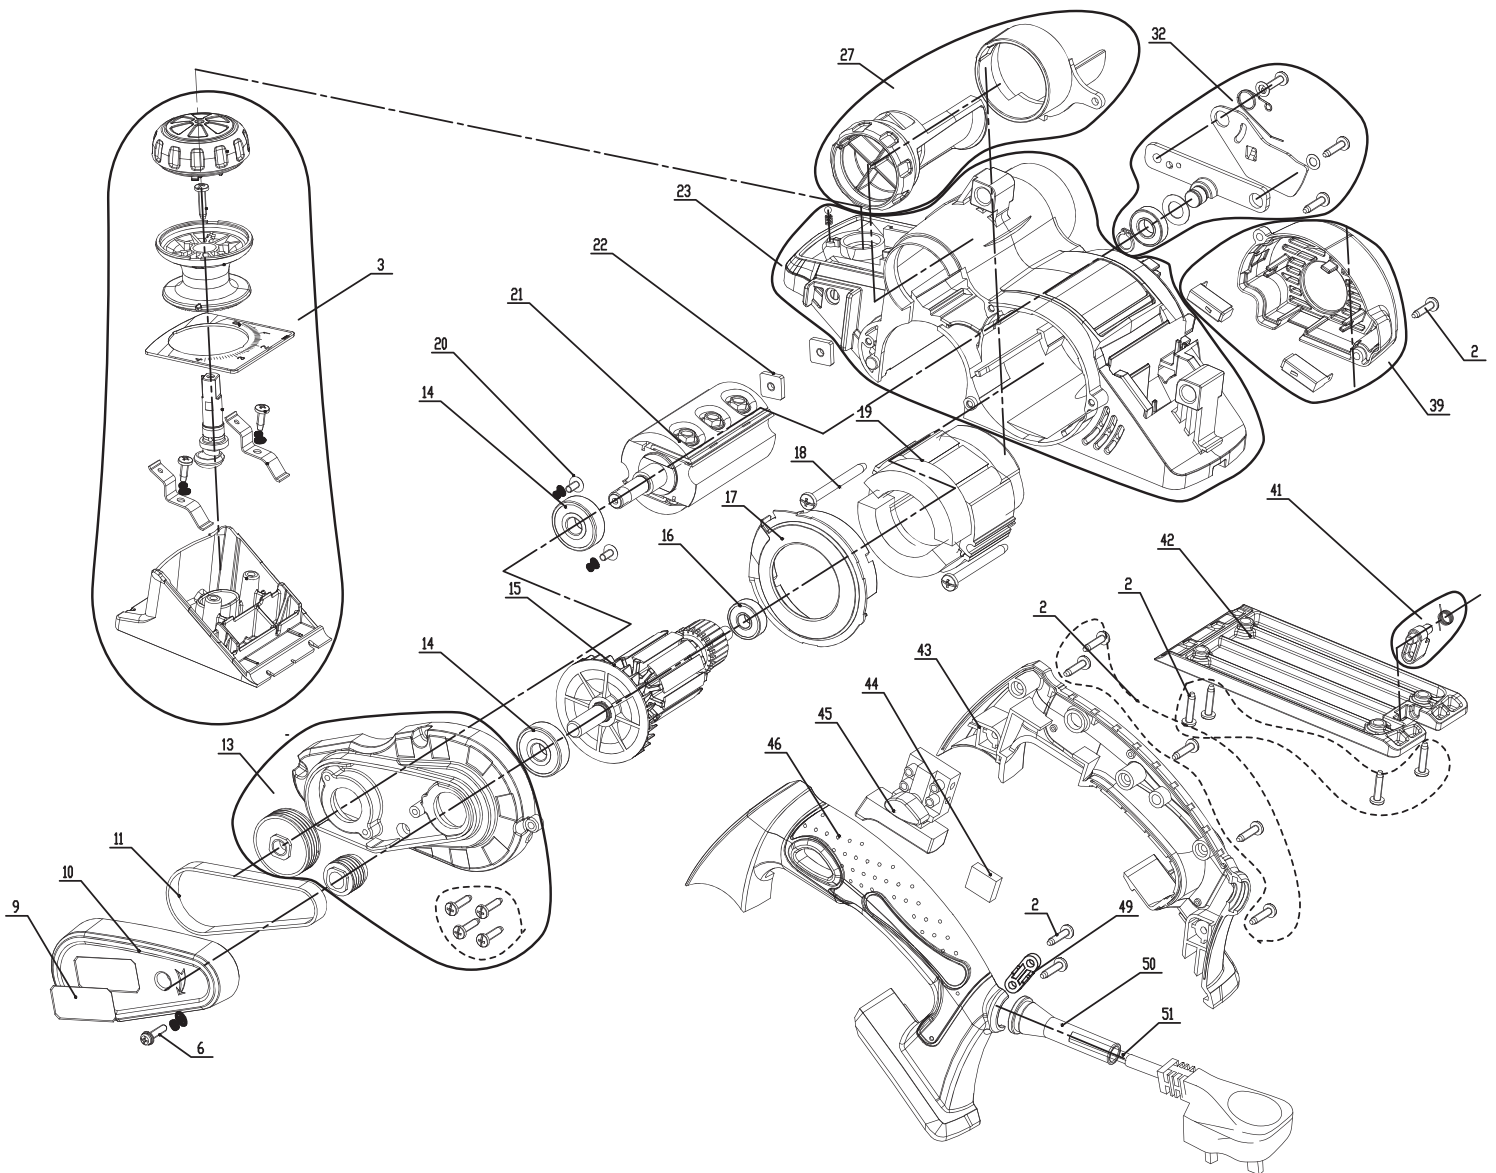

# PLANER

57575 - P950E82/4 SPARE PARTS DRAWING

230V 4MM

# PLANER

57575 - P950E82/4 SPARE PARTS LISTING

KEY No.	PART No.	STOCK No.	DESCRIPTION
2	YP950E82/4-2	97148	Screw ST4.2X18
3	YP950E82/4-3	97183	Adjust-hand handle assembly
10	YP950E82/4-10	97184	Belt Cover
11	YP950E82/4-11	97185	Belt 4PJ-240
13	YP950E82/4-13	97274	Middle Cover assembly
14	YP950E82/4-14	97296	Bearing6200
15	YP950E82/4-15	97299	Rotor
16	YP950E82/4-16	97300	Bearing608
17	YP950E82/4-17	97304	Guide wind circle
18	YP950E82/4-18	97308	Screw ST4.8X55
19	YP950E82/4-19	97115	Stator
20	YP950E82/4-20	97121	Screw M4X10
21	YP950E82/4-21	97122	Knife-axis
22	YP950E82/4-22	97125	Nut M6
23	YP950E82/4-23	97126	Housing assembly
27	YP950E82/4-27	97312	Canister assembly
32	YP950E82/4-32	97127	Bearing bracket assembly
39	YP950E82/4-39	97129	Carbon brush assembly (pair)
41	YP950E82/4-41	97130	Shelf assembly
42	YP950E82/4-42	97133	Bottom plate
43	YP950E82/4-43	97135	Right handle cover
44	YP950E82/4-44	97141	Capacitor
45	YP950E82/4-45	97313	Switch
46	YP950E82/4-46	97142	Left handle cover
49	YP950E82/4-49	97143	Cable press
50	YP950E82/4-50	97144	Cable Cover
51	YP950E82/4-51	97145	Front-wheel frame