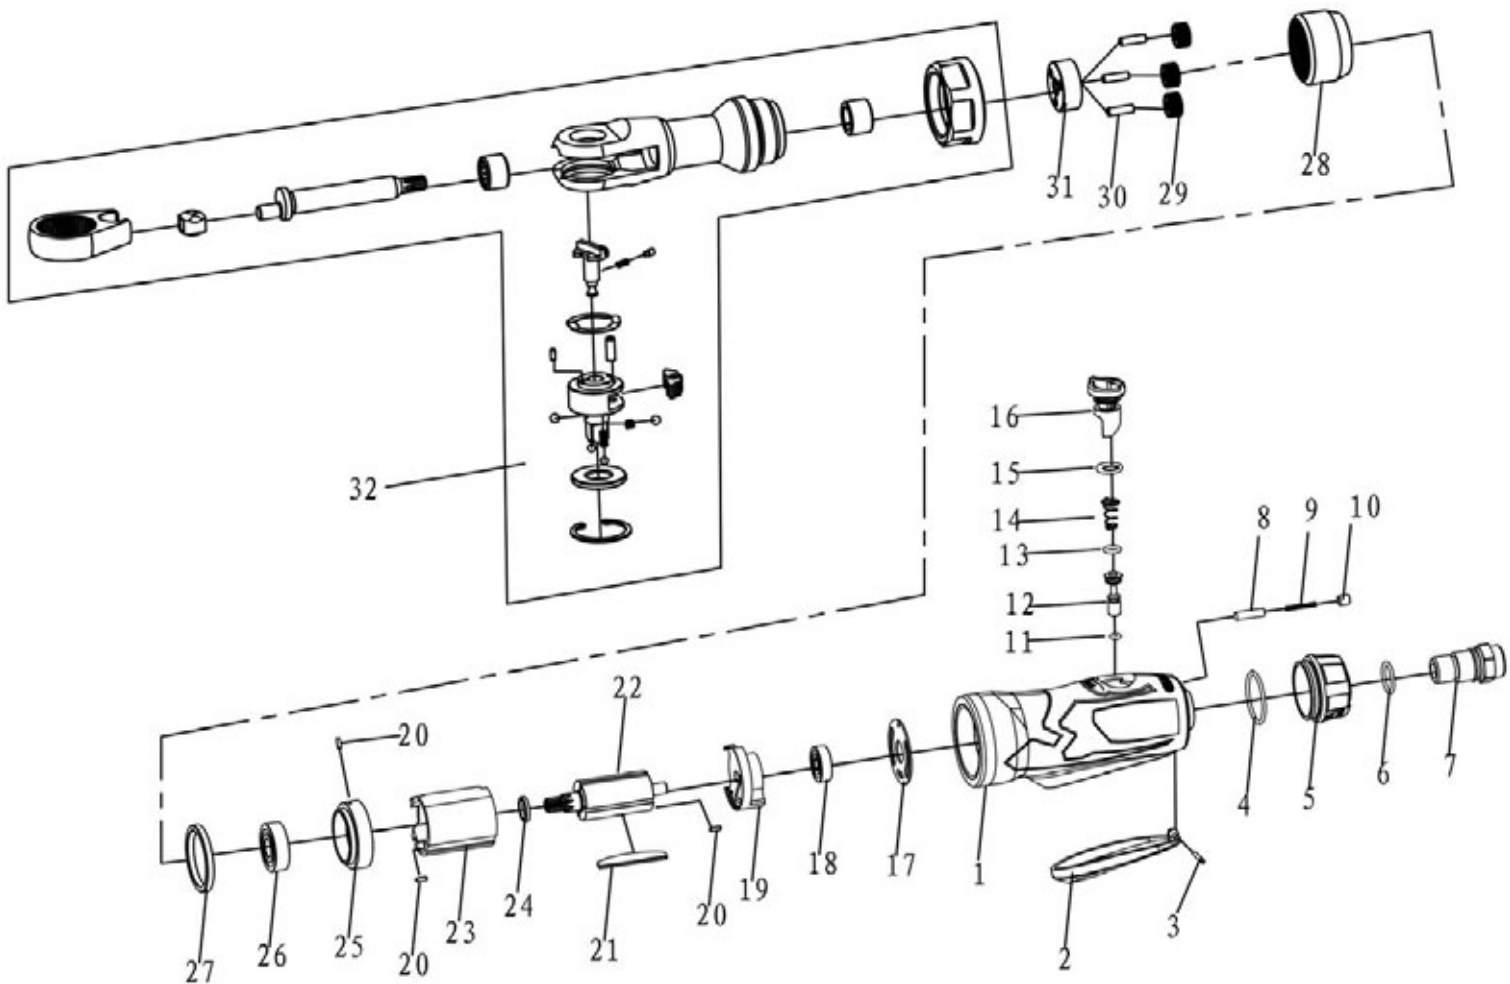

SPARE PARTS LISTING SHEET FOR

1/2" Square Drive Composite Air Ratchet

Stock No.65034

Part No.SFAR12

KEY No.	PART No.	STOCK No.	DESCRIPTION
1	YAR38-01	43597	Housing.
2	YAR38-02	43978	Trigger.
3	YAR38-03	44003	Straight pin.
4	YAR38-04	44144	O-ring.
5	YAR38-05	44172	Muffle cover.
6	YAR38-06	44179	O-ring.
7	YAR38-07	44187	Air inlet connector.
8	YAR38-08	44228	Pin.
9	YAR38-09	44287	Spring.
10	YAR38-10	44320	Screw.
11	YAR38-11	44447	O-ring.
12	YAR38-12	44611	Pin.
13	YAR38-13	44799	O-ring.
14	YAR38-14	44921	Taper spring.
15	YAR38-15	44951	O-ring.
16	YAR38-16	45270	Adjusting dial.

KEY No.	PART No.	STOCK No.	DESCRIPTION
17	YAR38-17	45280	Sealing gasket.
18	YAR38-18	45281	Bearing.
19	YAR38-19	45282	Back cylinder head.
20	YAR38-20	45290	Straight pin.
21	YAR38-21	45381	Blade.
22	YAR38-22	45398	Rotor.
23	YAR38-23	45454	Cylinder.
24	YAR38-24	45507	Washer.
25	YAR38-25	45590	Front cylinder head.
26	YAR38-26	45622	Bearing.
27	YAR38-27	45767	Washer.
28	YAR38-28	45768	Gear ring.
29	YAR38-29	45769	Planet gear.
30	YAR38-30	45775	Planet pin.
31	YAR38-31	45776	Planet gage.
32	YAR38-32	45782	1/2" Ratchet handle component.

RW/MC111114

SPARE PARTS DRAWING SHEET FOR

1/2" Square Drive Composite Air Ratchet

Stock No.65034

Part No.SFAR12

Helpline: (023) 8049 4344. Sales Desk: (023) 8049 4333. General Enquiries: (023) 8026 6355.

DRAPER TOOLS LTD, HURSLEY ROAD, CHANDLER'S FORD, EASTLEIGH, HANTS. SO53 1YF. U.K website: www.drapertools.com e-mail: sales@drapertools.com