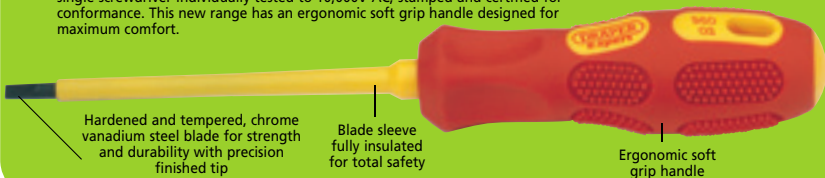

Norman is a real person and is our expert head of Quality Assurance. Norman appears here to bring to your attention features, technical or quality issues.

More importantly the reasons why, on occasions, it's worth paying a little more for a product that may look similar to a cheaper alternative but is much better.

### Draper Expert "960 VDE" range - fully guaranteed

FOR LIVE LINE WORKING, VDE APPROVED, INSULATED UP TO 1000V AC & 1500V DC  
Fully certified tools manufactured to DIN Standard and the European EN60900 IEC 900 standard for guaranteed electrical safety up to 1000V AC and 1500V DC. Every single screwdriver individually tested to 10,000V AC, stamped and certified for conformance. This new range has an ergonomic soft grip handle designed for maximum comfort.

Hardened and tempered, chrome vanadium steel blade for strength and durability with precision finished tip

Blade sleeve fully insulated for total safety

Ergonomic soft grip handle