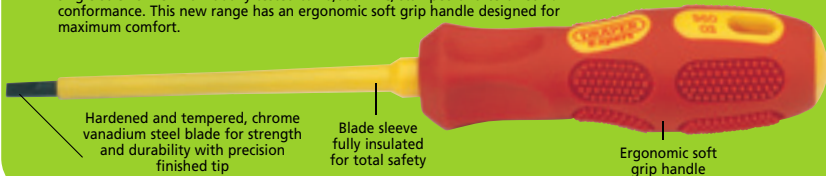

Norman is a real person and is our expert head of Quality Assurance. Norman appears here to bring to your attention features, technical or quality issues.

More importantly the reasons why, on occasions, it's worth paying a little more for a product that may look similar to a cheaper alternative but is much better.

### Draper Expert "960 VDE" range - fully guaranteed

FOR LIVE LINE WORKING, VDE APPROVED, INSULATED UP TO 1000V AC & 1500V DC  
Fully certified tools manufactured to DIN Standard and the European EN60900 IEC 900 standard for guaranteed electrical safety up to 1000V AC and 1500V DC. Every single screwdriver individually tested to 10,000V AC, stamped and certified for conformance. This new range has an ergonomic soft grip handle designed for maximum comfort.

Hardened and tempered, chrome vanadium steel blade for strength and durability with precision finished tip

Blade sleeve fully insulated for total safety

Ergonomic soft grip handle