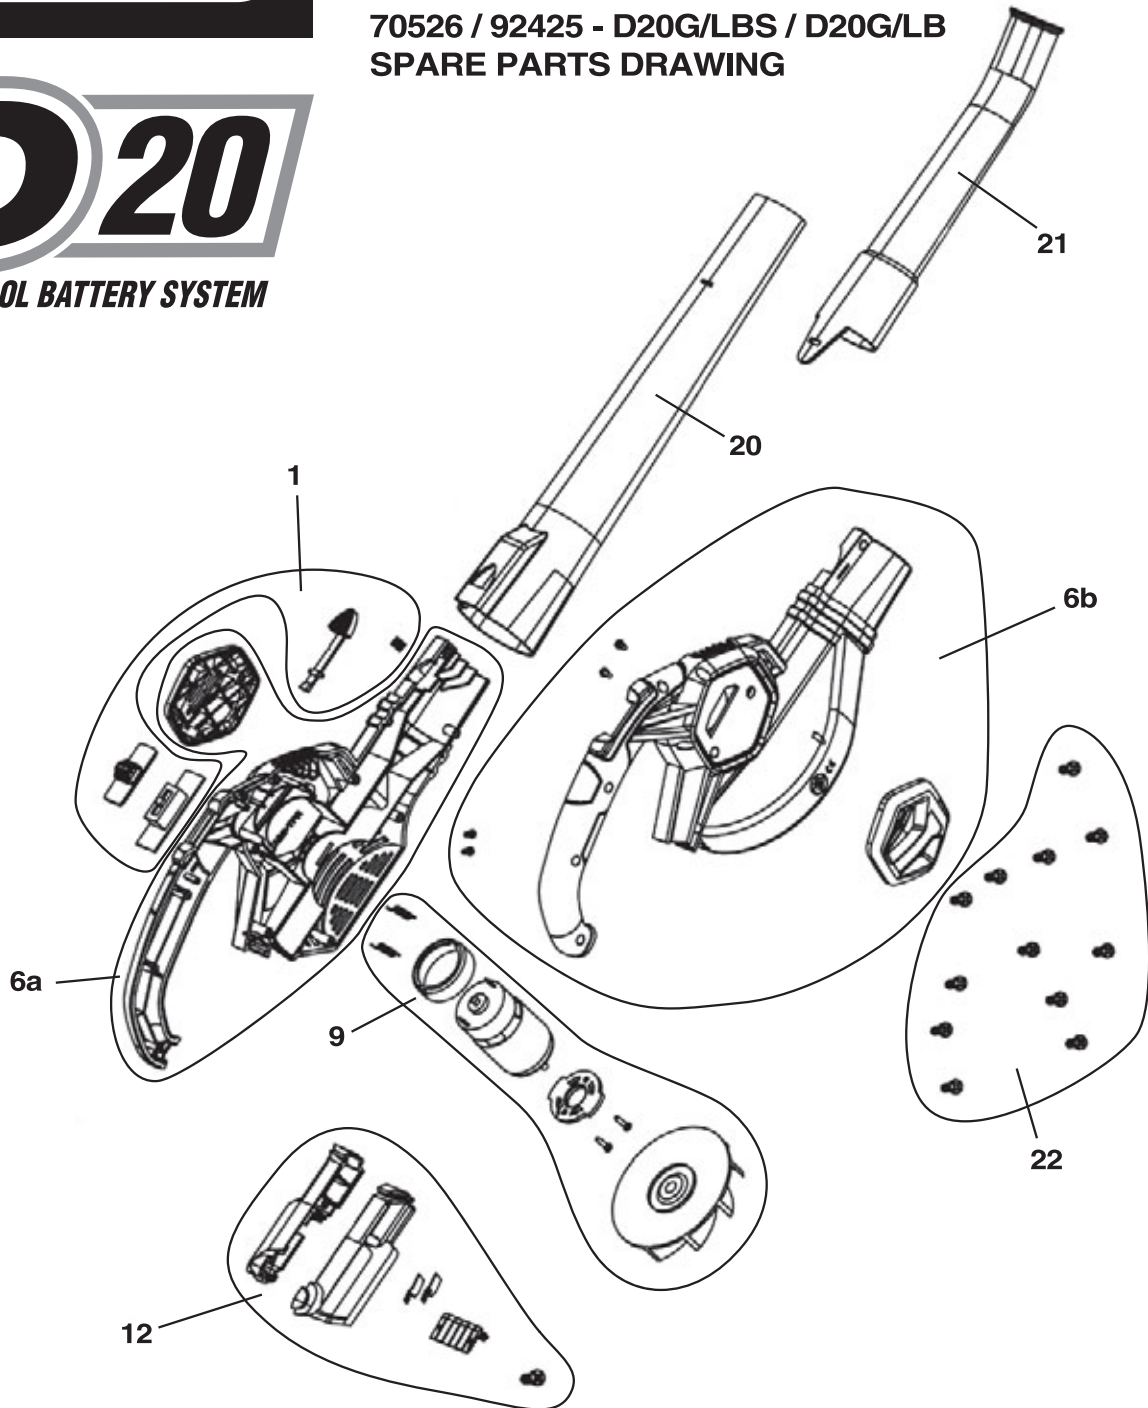

DRAPER[®]

20V

LEAF BLOWER

GB

70526 / 92425 - D20G/LBS / D20G/LB
SPARE PARTS DRAWING

D20
MULTI-TOOL BATTERY SYSTEM

KEY No.	PART No.	STOCK No.	DESCRIPTION
1	YD20G/LB-1	97454	Switch assembly
6	YD20G/LB-6	97455(a+b)	Machine housing
9	YD20G/LB-9	97456	Motor assembly
12	YD20G/LB-12	97457	Battery seat assembly
20	YD20G/LB-20	97459	Extension tube
21	YD20G/LB-21	97460	Flat end extension tube
22	YD20G/LB-22	97461	Screw (set x12)