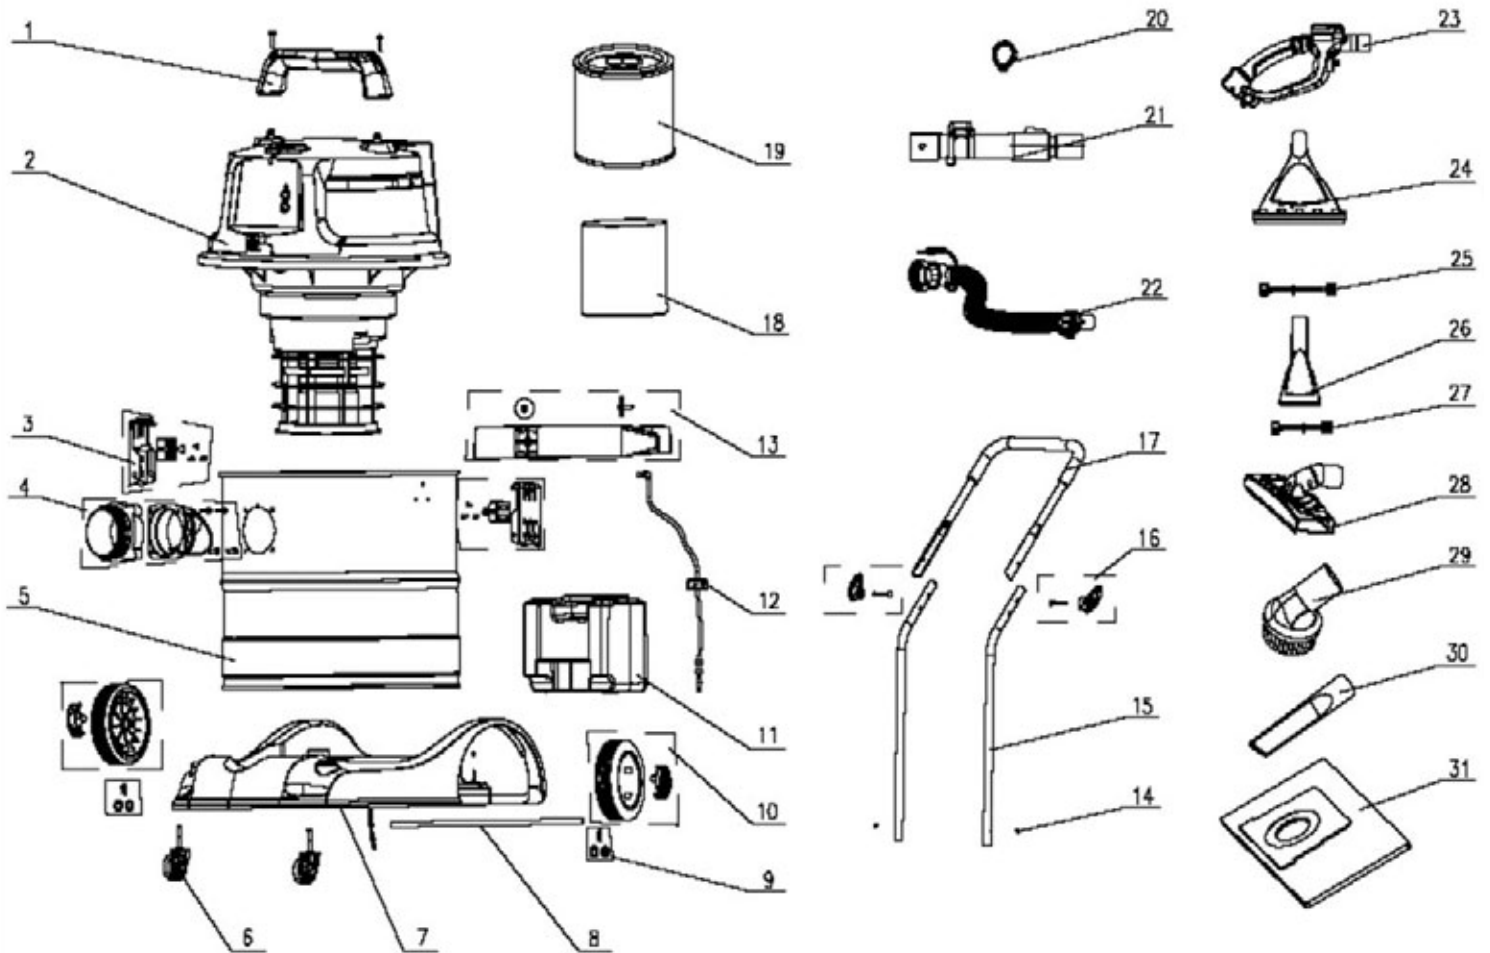

Helpline: (023) 8049 4344. **Sales Desk:** (023) 8049 4333. **General Enquiries:** (023) 8026 6355.

DRAPER TOOLS LTD, HURSLEY ROAD, CHANDLER'S FORD, EASTLEIGH, HANTS. SO53 1YF U.K website: www.drapertools.com e-mail: sales@drapertools.co.uk

DKMC1215