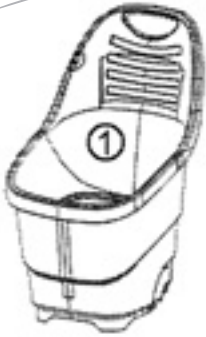

DRAPER[®]

Garden Caddy

Stock No.78643

Part No.GCB

INSTRUCTIONS

01/2015

Spacers. Axle pins.

"R" Clips.

Broom/Tool
Clip.