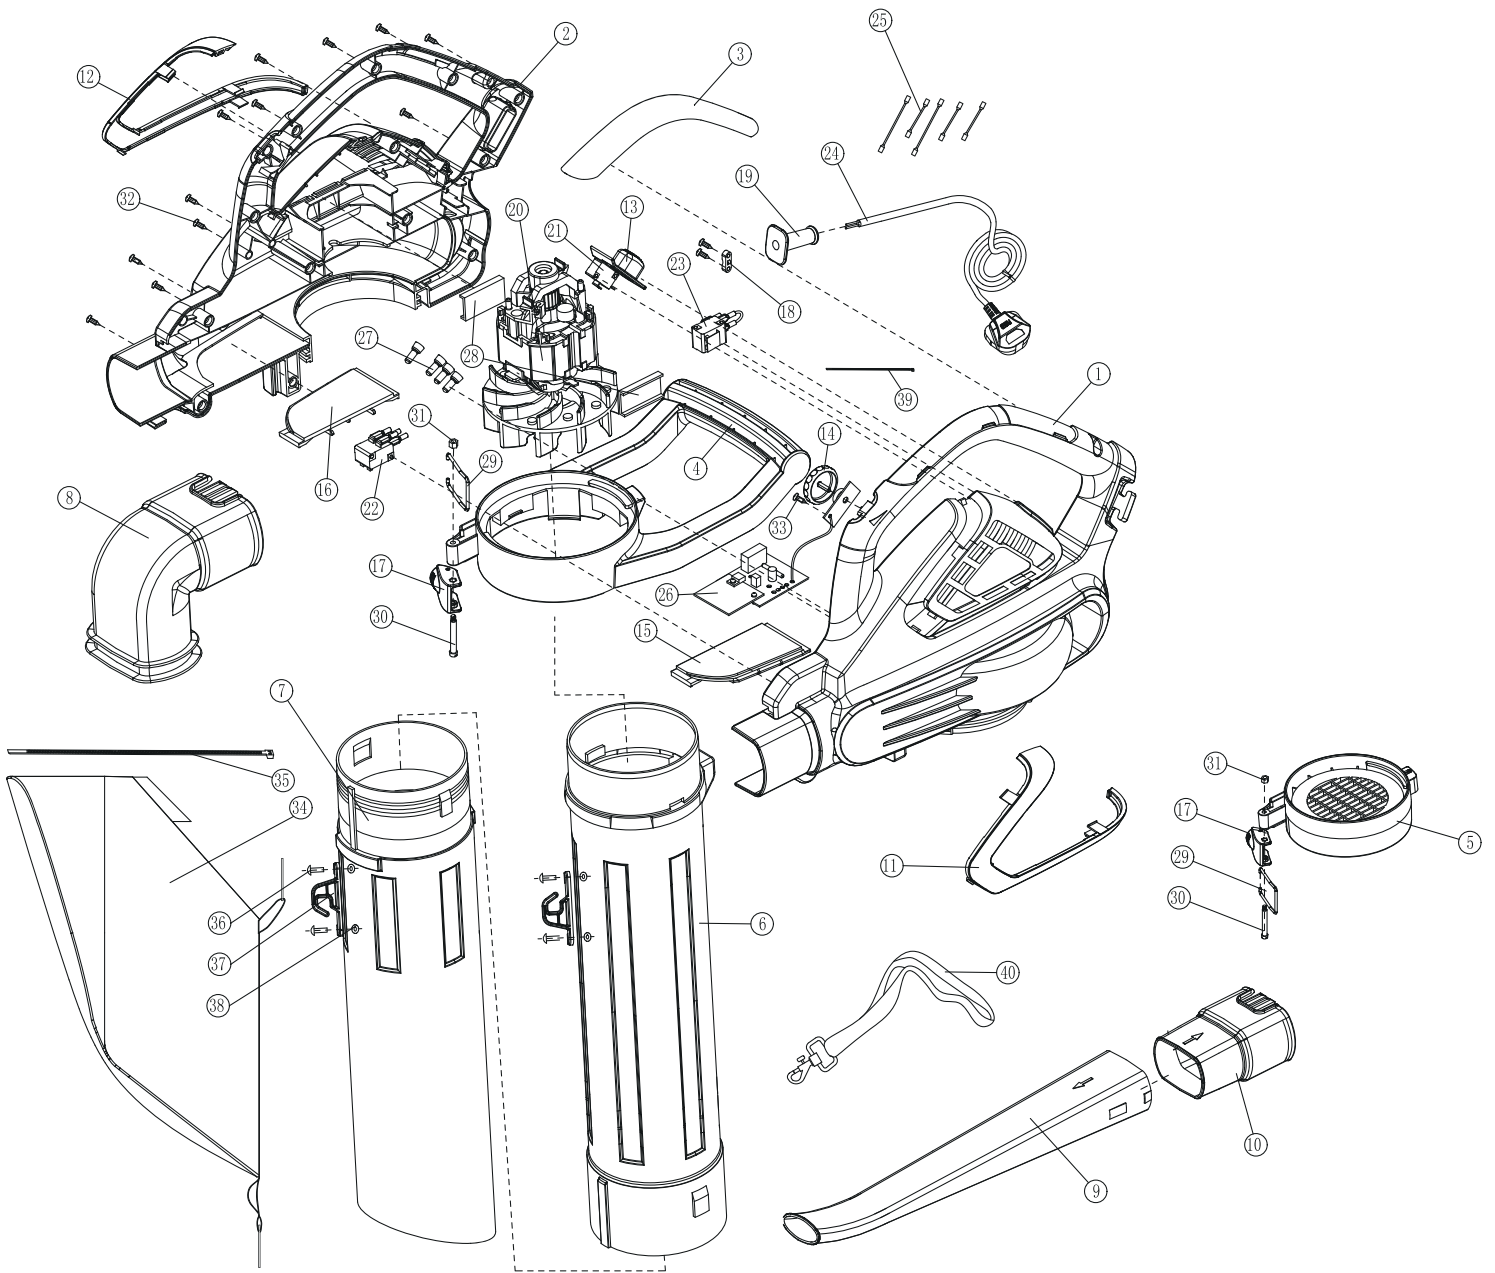

230V 2600W Garden Vacuum/Blower

Stock No.81567

Part No.BV2600

Helpline: (023) 8049 4344. Sales Desk: (023) 8049 4333. General Enquiries: (023) 8026 6355.

DRAPER TOOLS LTD, HURSLEY ROAD, CHANDLER'S FORD, EASTLEIGH, HANTS. SO53 1YF. U.K website: www.drapertools.com e-mail: sales@drapertools.com