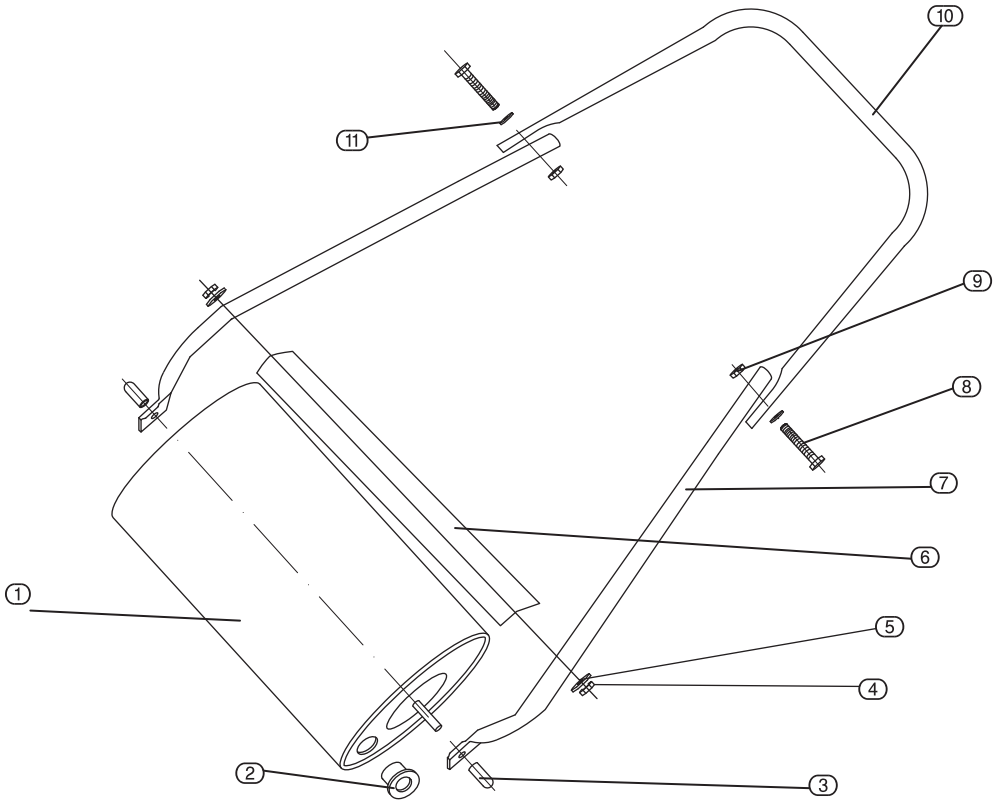

500mm Garden Lawn Roller

Stock No.82778

Part No.GLR

ASSEMBLY INSTRUCTIONS

11/2015

The enamelled steel drum can be filled with water or sand (not included) to create a robust roller for flattening out your lawns imperfections. The roller features a scraper bar that ensures any loose debris is not rolled back into the lawn.

- | | | |
|----------------------------|----------------------|----------------------------|
| ① Roller. | ⑤ 2x washer (M8). | ⑨ 2x Lock washer nut (M5). |
| ② Bung. | ⑥ Scraper plate. | ⑩ Top handle. |
| ③ 2x Protector sheath. | ⑦ 2x Lower handle. | ⑪ 2x Washer (M5). |
| ④ 2x Lock washer nut (M8). | ⑧ 2x Bolt (M5 x 30). | |