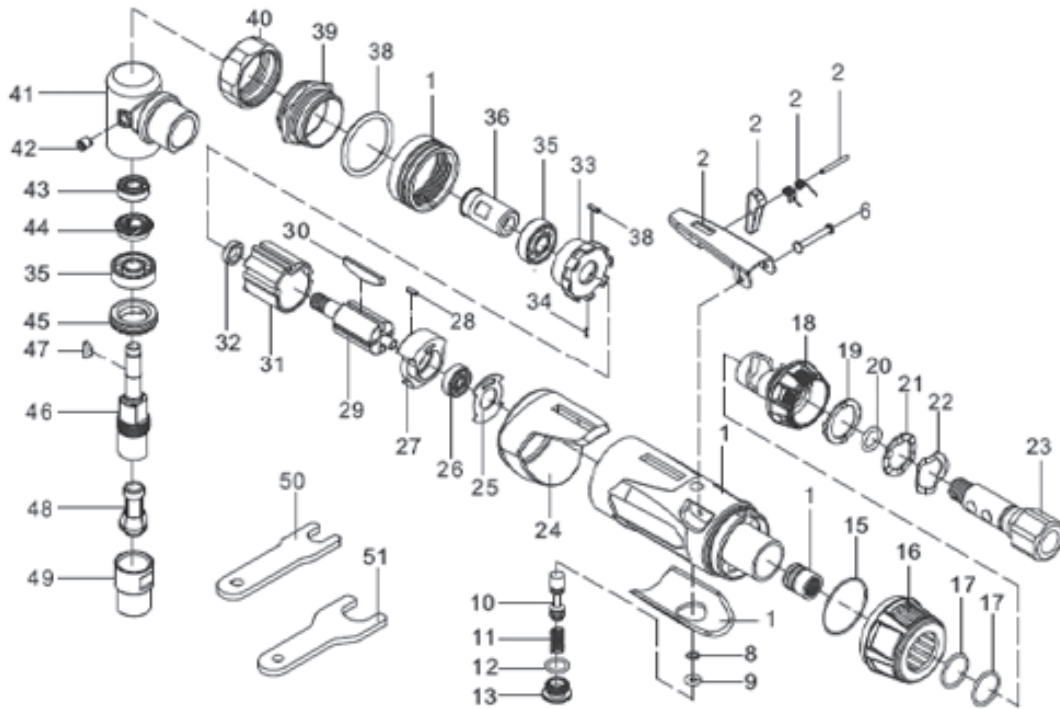

# AIR ANGLE DIE GRINDER

## 83769 - DAT-ADG SPARE PARTS LISTING

KEY No.	PART No.	STOCK No.	DESCRIPTION
1	YDAT-ADG-1	00167	Housing Set
2	YDAT-ADG-2	00168	Trigger
6	YDAT-ADG-6	00172	Trigger Pin
8	YDAT-ADG-8	00174	O-Ring
9	YDAT-ADG-9	00175	O-Ring
10	YDAT-ADG-10	00176	Valve Stem
11	YDAT-ADG-11	00177	Spring
12	YDAT-ADG-12	00178	O-Ring
13	YDAT-ADG-13	00180	Valve Plug
15	YDAT-ADG-15	00182	O-Ring
16	YDAT-ADG-16	00183	Exhaust Deflector
17	YDAT-ADG-17	00184	O-Ring
18	YDAT-ADG-18	00185	Air Regulator
19	YDAT-ADG-19	00186	Set Plate
20	YDAT-ADG-20	00188	O-Ring
21	YDAT-ADG-21	00189	Set Plate
22	YDAT-ADG-22	00190	Gasket
23	YDAT-ADG-23	00191	Air Inlet
24	YDAT-ADG-24	00192	Housing Cover
25	YDAT-ADG-25	00193	Gasket
26	YDAT-ADG-26	00194	Bearing
27	YDAT-ADG-27	00196	Rear Plate
28	YDAT-ADG-28	00197	Pin

KEY No.	PART No.	STOCK No.	DESCRIPTION
29	YDAT-ADG-29	00198	Rotor
30	YDAT-ADG-30	00199	Rotor Blade
31	YDAT-ADG-31	00200	Cylinder
32	YDAT-ADG-32	00201	Rotor Collar
33	YDAT-ADG-33	00203	Front Plate
34	YDAT-ADG-34	00204	Pin
35	YDAT-ADG-35	00205	Bearing
36	YDAT-ADG-36	00206	Angle Gear
38	YDAT-ADG-38	00208	Gasket
39	YDAT-ADG-39	00209	Clamp Nut
40	YDAT-ADG-40	00211	Cap
41	YDAT-ADG-41	00212	Angle Head
42	YDAT-ADG-42	00213	Grease Cap
43	YDAT-ADG-43	00214	Bearing
44	YDAT-ADG-44	00215	Gear
45	YDAT-ADG-45	00216	Lock Nut
46	YDAT-ADG-46	00217	Work Spindle
47	YDAT-ADG-47	00218	Semi-Round Key
48	YDAT-ADG-48	00219	Collet
49	YDAT-ADG-49	00220	Collet Jacket
50	YDAT-ADG-50	00221	Small Wrench
51	YDAT-ADG-51	00222	Large Wrench