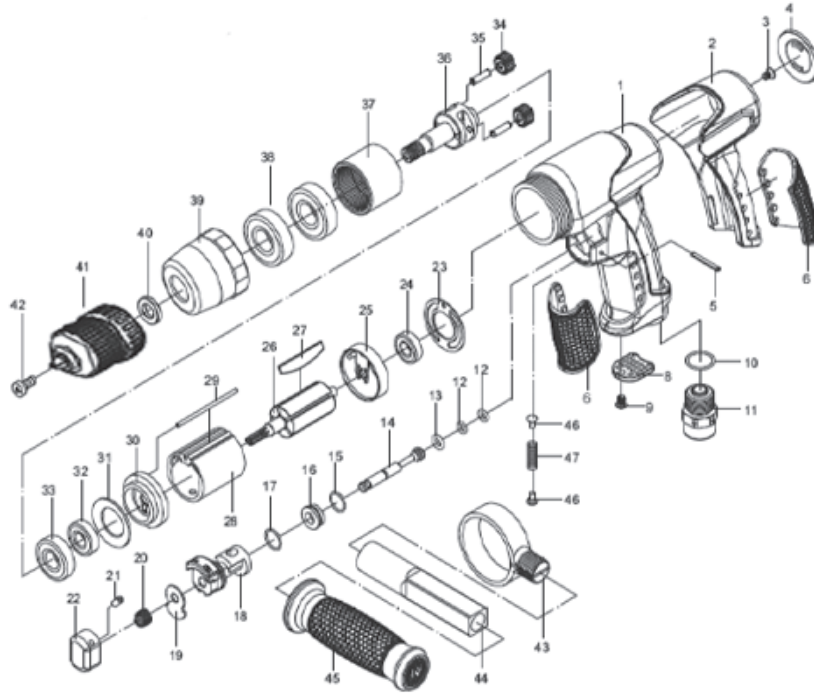

AIR DRILL

83811 - DAT-RAD10 SPARE PARTS LISTING

KEY No.	PART No.	STOCK No.	DESCRIPTION
1	YDAT-RAD10-1	00223	Housing
2	YDAT-RAD10-2	00224	Housing Cover
3	YDAT-RAD10-3	00225	Screw
4	YDAT-RAD10-4	00226	End Cover
5	YDAT-RAD10-5	00227	Pin
6	YDAT-RAD10-6	00229	Soft Grip Set
8	YDAT-RAD10-8	00231	Muffler
9	YDAT-RAD10-9	00232	Screw
10	YDAT-RAD10-10	00233	O-Ring
11	YDAT-RAD10-11	00234	Air Inlet
12	YDAT-RAD10-12	00235	O-Ring
13	YDAT-RAD10-13	00237	O-Ring
14	YDAT-RAD10-14	00238	Valve Stem
15	YDAT-RAD10-15	00239	O-Ring
16	YDAT-RAD10-16	00240	Screw
17	YDAT-RAD10-17	01098	O-Ring
18	YDAT-RAD10-18	00241	F/R Lever
19	YDAT-RAD10-19	00242	Steel Plate
20	YDAT-RAD10-20	00243	Spring
21	YDAT-RAD10-21	00245	Screw
22	YDAT-RAD10-22	00246	Trigger
23	YDAT-RAD10-23	00247	Cylinder Gasket
24	YDAT-RAD10-24	00248	Bearing

KEY No.	PART No.	STOCK No.	DESCRIPTION
25	YDAT-RAD10-24	00249	Rear Plate
26	YDAT-RAD10-25	00250	Rotor
27	YDAT-RAD10-26	00251	Rotor Blade
28	YDAT-RAD10-27	00253	Cylinder
29	YDAT-RAD10-28	00254	Pin
30	YDAT-RAD10-29	00255	Front Plate
31	YDAT-RAD10-30	00256	Washer
32	YDAT-RAD10-31	00257	Bearing
33	YDAT-RAD10-32	00258	Bearing
34	YDAT-RAD10-33	00259	Gear
35	YDAT-RAD10-34	00261	Pin
36	YDAT-RAD10-35	00262	Spindle
37	YDAT-RAD10-36	00263	Thread Ring Gear
38	YDAT-RAD10-37	00264	Bearing
39	YDAT-RAD10-38	00265	Clamp Nut
40	YDAT-RAD10-39	00266	Washer
41	YDAT-RAD10-40	00267	Keyless Chuck
42	YDAT-RAD10-41	00268	Screw
43	YDAT-RAD10-42	00269	Copper Ring
44	YDAT-RAD10-43	00270	Auxiliary Handle
45	YDAT-RAD10-44	00271	Soft Grip
46	YDAT-RAD10-45	00272	Trigger Nut
47	YDAT-RAD10-46	00273	Trigger Spring