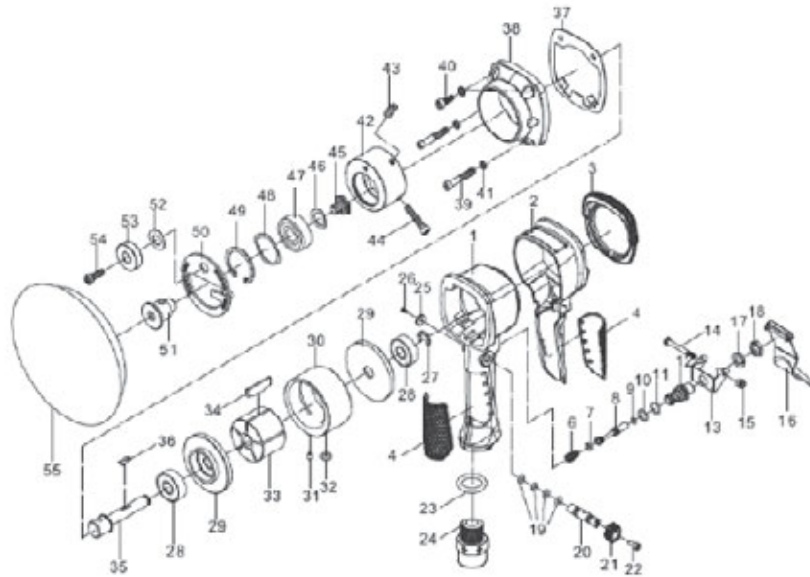

# DUAL ACTION AIR SANDER

## 83942 - DAT-DAS SPARE PARTS LISTING

KEY No.	PART No.	STOCK No.	DESCRIPTION
1	YDAT-DAS-1	00274	Housing
2	YDAT-DAS-2	00275	Housing Cover
3	YDAT-DAS-3	00276	Top Cover
4	YDAT-DAS-4	00277	Soft Grip
6	YDAT-DAS-6	00279	Spring
7	YDAT-DAS-7	00280	O-Ring
8	YDAT-DAS-8	00281	Valve Stem
9	YDAT-DAS-9	00282	O-Ring
10	YDAT-DAS-10	00283	O-Ring
11	YDAT-DAS-11	00284	O-Ring
12	YDAT-DAS-12	00285	Valve Seat
13	YDAT-DAS-13	00287	Trigger Seat
14	YDAT-DAS-14	00288	Screw
15	YDAT-DAS-15	00289	Nut
16	YDAT-DAS-16	00290	Trigger Seat
17	YDAT-DAS-17	00291	Washer
18	YDAT-DAS-18	00292	Nut
19	YDAT-DAS-19	00293	O-Ring
20	YDAT-DAS-20	00294	Air Regulator
21	YDAT-DAS-21	00295	Air Regulator Dial
22	YDAT-DAS-22	00296	Screw
23	YDAT-DAS-23	00297	O-Ring
24	YDAT-DAS-24	00298	Air Inlet
25	YDAT-DAS-25	00299	Washer
26	YDAT-DAS-26	00300	Screw
27	YDAT-DAS-27	00301	E-Ring
28	YDAT-DAS-28	00302	Bearing

KEY No.	PART No.	STOCK No.	DESCRIPTION
29	YDAT-DAS-29	00303	Front/End Cover
30	YDAT-DAS-30	00304	Cylinder
31	YDAT-DAS-31	00305	Set Pin
32	YDAT-DAS-32	00306	O-Ring
33	YDAT-DAS-33	00307	Rotor
34	YDAT-DAS-34	00308	Rotor Blade
35	YDAT-DAS-35	00310	Work Spindle
36	YDAT-DAS-36	00311	Semi-Round Key
37	YDAT-DAS-37	00312	Gasket
38	YDAT-DAS-38	00313	Front Cover
39	YDAT-DAS-39	00314	Set Screw
40	YDAT-DAS-40	00315	Set Screw
41	YDAT-DAS-41	00316	Washer
42	YDAT-DAS-42	00317	Accepter
43	YDAT-DAS-43	00318	Screw
44	YDAT-DAS-44	00319	Set Screw
45	YDAT-DAS-45	00320	Set Screw
46	YDAT-DAS-46	00321	Washer
47	YDAT-DAS-47	00322	Bearing
48	YDAT-DAS-48	00323	Washer
49	YDAT-DAS-49	00324	E-Ring
50	YDAT-DAS-50	00325	Set Plate
51	YDAT-DAS-51	00326	Bearing Seat
52	YDAT-DAS-52	00327	Washer
53	YDAT-DAS-53	00329	Lever
54	YDAT-DAS-54	00330	Screw
55	YDAT-DAS-55	00331	Sanding Pad