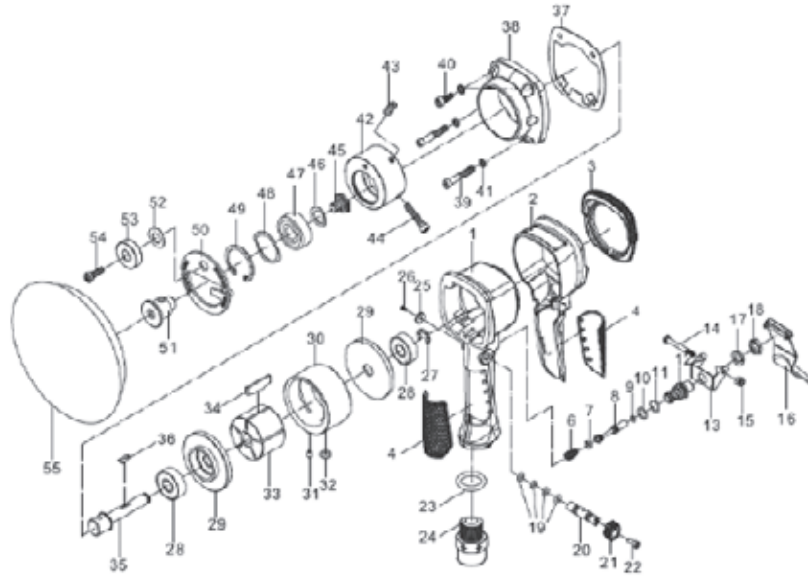

DUAL ACTION AIR SANDER

83942 - DAT-DAS SPARE PARTS LISTING

KEY No.	PART No.	STOCK No.	DESCRIPTION
1	YDAT-DAS-1	00274	Housing
2	YDAT-DAS-2	00275	Housing Cover
3	YDAT-DAS-3	00276	Top Cover
4	YDAT-DAS-4	00277	Soft Grip
6	YDAT-DAS-6	00279	Spring
7	YDAT-DAS-7	00280	O-Ring
8	YDAT-DAS-8	00281	Valve Stem
9	YDAT-DAS-9	00282	O-Ring
10	YDAT-DAS-10	00283	O-Ring
11	YDAT-DAS-11	00284	O-Ring
12	YDAT-DAS-12	00285	Valve Seat
13	YDAT-DAS-13	00287	Trigger Seat
14	YDAT-DAS-14	00288	Screw
15	YDAT-DAS-15	00289	Nut
16	YDAT-DAS-16	00290	Trigger Seat
17	YDAT-DAS-17	00291	Washer
18	YDAT-DAS-18	00292	Nut
19	YDAT-DAS-19	00293	O-Ring
20	YDAT-DAS-20	00294	Air Regulator
21	YDAT-DAS-21	00295	Air Regulator Dial
22	YDAT-DAS-22	00296	Screw
23	YDAT-DAS-23	00297	O-Ring
24	YDAT-DAS-24	00298	Air Inlet
25	YDAT-DAS-25	00299	Washer
26	YDAT-DAS-26	00300	Screw
27	YDAT-DAS-27	00301	E-Ring
28	YDAT-DAS-28	00302	Bearing

KEY No.	PART No.	STOCK No.	DESCRIPTION
29	YDAT-DAS-29	00303	Front/End Cover
30	YDAT-DAS-30	00304	Cylinder
31	YDAT-DAS-31	00305	Set Pin
32	YDAT-DAS-32	00306	O-Ring
33	YDAT-DAS-33	00307	Rotor
34	YDAT-DAS-34	00308	Rotor Blade
35	YDAT-DAS-35	00310	Work Spindle
36	YDAT-DAS-36	00311	Semi-Round Key
37	YDAT-DAS-37	00312	Gasket
38	YDAT-DAS-38	00313	Front Cover
39	YDAT-DAS-39	00314	Set Screw
40	YDAT-DAS-40	00315	Set Screw
41	YDAT-DAS-41	00316	Washer
42	YDAT-DAS-42	00317	Accepter
43	YDAT-DAS-43	00318	Screw
44	YDAT-DAS-44	00319	Set Screw
45	YDAT-DAS-45	00320	Set Screw
46	YDAT-DAS-46	00321	Washer
47	YDAT-DAS-47	00322	Bearing
48	YDAT-DAS-48	00323	Washer
49	YDAT-DAS-49	00324	E-Ring
50	YDAT-DAS-50	00325	Set Plate
51	YDAT-DAS-51	00326	Bearing Seat
52	YDAT-DAS-52	00327	Washer
53	YDAT-DAS-53	00329	Lever
54	YDAT-DAS-54	00330	Screw
55	YDAT-DAS-55	00331	Sanding Pad