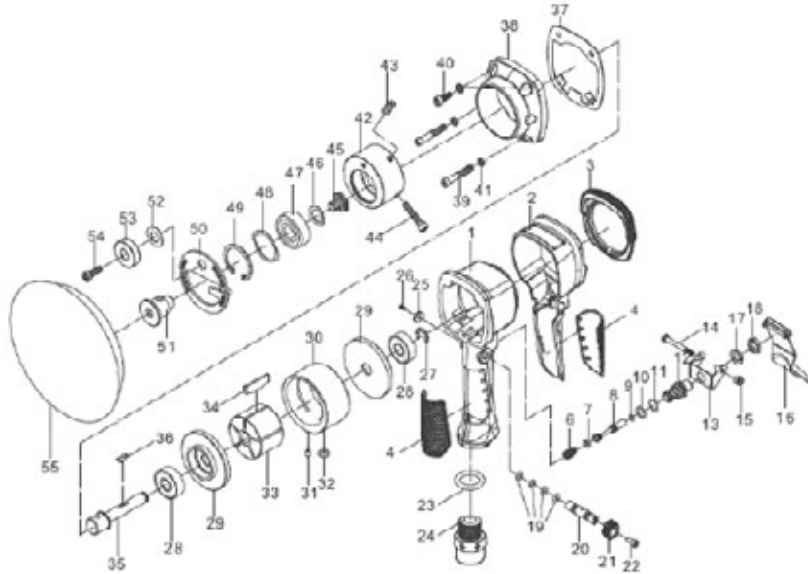

DUAL ACTION AIR SANDER

83942 - DAT-DAS SPARE PARTS LISTING

KEY No.	PART No.	STOCK No.	DESCRIPTION
1	YDAT-DAS-1	00274	Housing
2	YDAT-DAS-2	00275	Housing Cover
3	YDAT-DAS-3	00276	Top Cover
4	YDAT-DAS-4	00277	Soft Grip
6	YDAT-DAS-6	00279	Spring
7	YDAT-DAS-7	00280	O-Ring
8	YDAT-DAS-8	00281	Valve Stem
9	YDAT-DAS-9	00282	O-Ring
10	YDAT-DAS-10	00283	O-Ring
11	YDAT-DAS-11	00284	O-Ring
12	YDAT-DAS-12	00285	Valve Seat
13	YDAT-DAS-13	00287	Trigger Seat
14	YDAT-DAS-14	00288	Screw
15	YDAT-DAS-15	00289	Nut
16	YDAT-DAS-16	00290	Trigger Seat
17	YDAT-DAS-17	00291	Washer
18	YDAT-DAS-18	00292	Nut
19	YDAT-DAS-19	00293	O-Ring
20	YDAT-DAS-20	00294	Air Regulator
21	YDAT-DAS-21	00295	Air Regulator Dial
22	YDAT-DAS-22	00296	Screw
23	YDAT-DAS-23	00297	O-Ring
24	YDAT-DAS-24	00298	Air Inlet
25	YDAT-DAS-25	00299	Washer
26	YDAT-DAS-26	00300	Screw
27	YDAT-DAS-27	00301	E-Ring
28	YDAT-DAS-28	00302	Bearing

KEY No.	PART No.	STOCK No.	DESCRIPTION
29	YDAT-DAS-29	00303	Front/End Cover
30	YDAT-DAS-30	00304	Cylinder
31	YDAT-DAS-31	00305	Set Pin
32	YDAT-DAS-32	00306	O-Ring
33	YDAT-DAS-33	00307	Rotor
34	YDAT-DAS-34	00308	Rotor Blade
35	YDAT-DAS-35	00310	Work Spindle
36	YDAT-DAS-36	00311	Semi-Round Key
37	YDAT-DAS-37	00312	Gasket
38	YDAT-DAS-38	00313	Front Cover
39	YDAT-DAS-39	00314	Set Screw
40	YDAT-DAS-40	00315	Set Screw
41	YDAT-DAS-41	00316	Washer
42	YDAT-DAS-42	00317	Accepter
43	YDAT-DAS-43	00318	Screw
44	YDAT-DAS-44	00319	Set Screw
45	YDAT-DAS-45	00320	Set Screw
46	YDAT-DAS-46	00321	Washer
47	YDAT-DAS-47	00322	Bearing
48	YDAT-DAS-48	00323	Washer
49	YDAT-DAS-49	00324	E-Ring
50	YDAT-DAS-50	00325	Set Plate
51	YDAT-DAS-51	00326	Bearing Seat
52	YDAT-DAS-52	00327	Washer
53	YDAT-DAS-53	00329	Lever
54	YDAT-DAS-54	00330	Screw
55	YDAT-DAS-55	00331	Sanding Pad