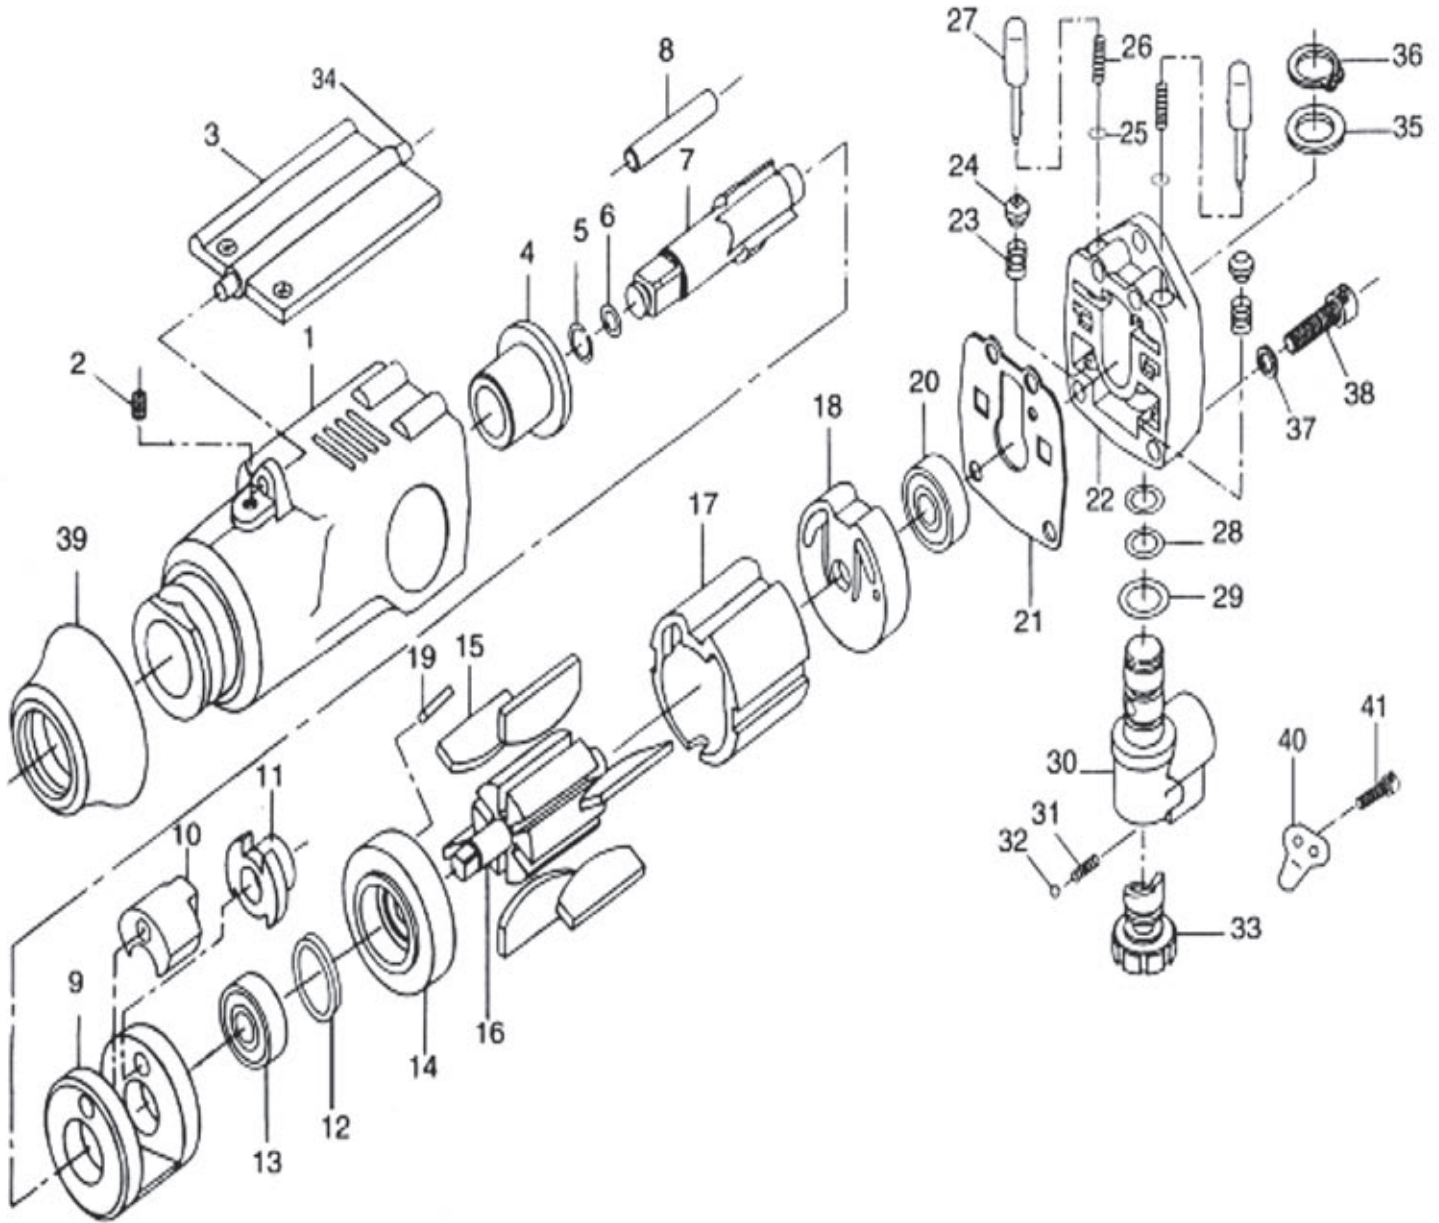

BUTTERFLY TYPE AIR IMPACT WRENCH

84120 – DAT-BAIW SPARE PARTS LISTING

KEY No.	PART No.	STOCK No.	DESCRIPTION
1	YDAT-BAIW-1	00435	Housing
2	YDAT-BAIW-2	00437	Oiler Screw
3	YDAT-BAIW-3	00438	Throttle Lever
4	YDAT-BAIW-4	00439	Anvil Bush
5	YDAT-BAIW-5	00440	Retainer Ring
6	YDAT-BAIW-6	00441	O-Ring
7	YDAT-BAIW-7	00443	Anvil
8	YDAT-BAIW-8	00444	Hammer Pin

KEY No.	PART No.	STOCK No.	DESCRIPTION
9	YDAT-BAIW-9	00445	Hammer Cage
10	YDAT-BAIW-10	00446	Hammer Dog
11	YDAT-BAIW-11	00447	Drive Cam
12	YDAT-BAIW-12	00448	Oil Seal
13	YDAT-BAIW-13	00449	Ball Bearing
14	YDAT-BAIW-14	00451	Front End Plate
15	YDAT-BAIW-15	00452	Rotor Blades
16	YDAT-BAIW-16	00453	Rotor

BUTTERFLY TYPE AIR IMPACT WRENCH

84120 – DAT-BAIW SPARE PARTS LISTING

KEY No.	PART No.	STOCK No.	DESCRIPTION
17	YDAT-BAIW-17	00454	Cylinder
18	YDAT-BAIW-18	00455	Rear End Plate
19	YDAT-BAIW-19	00456	Spring Pin
20	YDAT-BAIW-20	00457	Ball Bearing
21	YDAT-BAIW-21	00458	Cap Gasket
22	YDAT-BAIW-22	00459	Back Cap
23	YDAT-BAIW-23	00460	Spring
24	YDAT-BAIW-24	00461	Valve Seat
25	YDAT-BAIW-25	00462	O-Ring
26	YDAT-BAIW-26	00463	Spring
27	YDAT-BAIW-27	00464	Plunger
28	YDAT-BAIW-28	00465	O-Ring
29	YDAT-BAIW-29	00466	O-Ring

KEY No.	PART No.	STOCK No.	DESCRIPTION
30	YDAT-BAIW-30	00467	Lilet Block
31	YDAT-BAIW-31	00469	Spring
32	YDAT-BAIW-32	00470	Steel Ball
33	YDAT-BAIW-33	00471	Air Regulator
34	YDAT-BAIW-34	00472	Throttle Pin
35	YDAT-BAIW-35	00473	Washer
36	YDAT-BAIW-36	00474	Retainer Ring
37	YDAT-BAIW-37	00475	Spring Washer
38	YDAT-BAIW-38	00477	Cap Screw
39	YDAT-BAIW-39	00478	Rubber Nose Guard
40	YDAT-BAIW-40	00479	Retainer Plate
41	YDAT-BAIW-41	00480	Screw