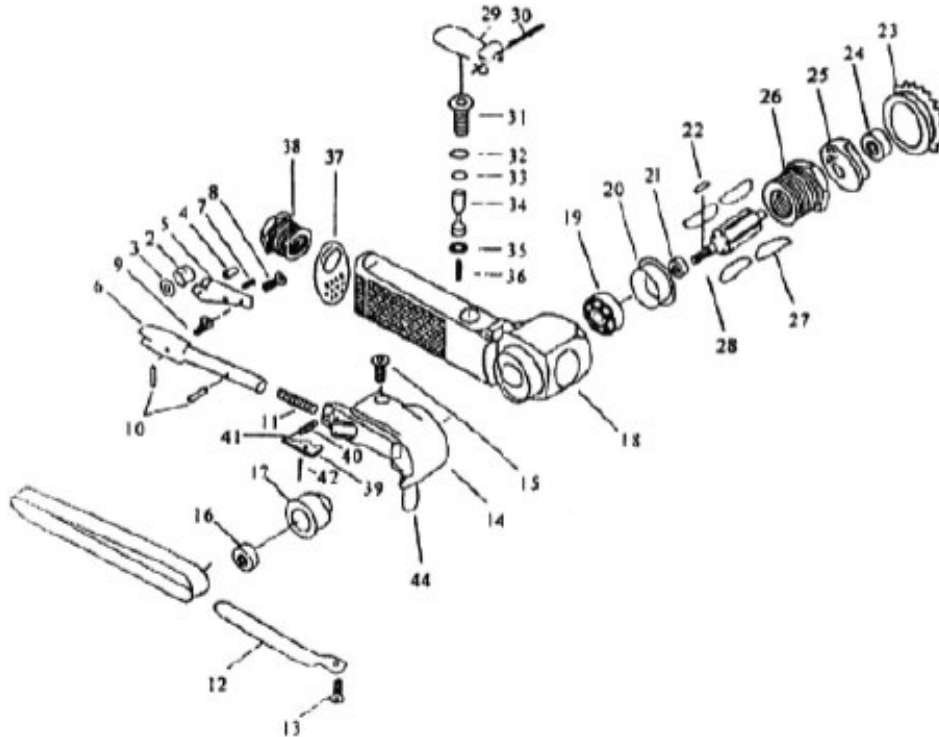

AIR BELT SANDER

84123 - DAT-ABS SPARE PARTS LISTING

KEY No.	PART No.	STOCK No.	DESCRIPTION
2	YDAT-ABS-1	00599	Idle Pulley
3	YDAT-ABS-2	00600	Washer
4	YDAT-ABS-3	00601	Idle Pulley Screw
5	YDAT-ABS-4	00602	Bracket
6	YDAT-ABS-5	00603	Tension Bar
7	YDAT-ABS-6	00604	Hex Screw
8	YDAT-ABS-7	00605	Flat Head Screw
9	YDAT-ABS-8	00606	Spring
10	YDAT-ABS-9	00607	Spring Pin
11	YDAT-ABS-10	00609	Spring
12	YDAT-ABS-11	00610	Shoe
13	YDAT-ABS-12	00611	Flat Head Screw
14	YDAT-ABS-13	00612	Guard Assembly
15	YDAT-ABS-14	00613	Hex Bolt
16	YDAT-ABS-15	00614	Hex Pulley
17	YDAT-ABS-16	00615	Drive Pulley
18	YDAT-ABS-17	00617	Housing
19	YDAT-ABS-18	00618	Bearing
20	YDAT-ABS-19	00619	End Plate
21	YDAT-ABS-20	00620	Spacer
22	YDAT-ABS-21	00621	Sunk Key

KEY No.	PART No.	STOCK No.	DESCRIPTION
23	YDAT-ABS-22	00622	Cap
24	YDAT-ABS-23	00623	Bearing
25	YDAT-ABS-24	00625	End Plate
26	YDAT-ABS-25	00626	Cylinder
27	YDAT-ABS-26	00627	Rotor Blades
28	YDAT-ABS-27	00628	Rotor
29	YDAT-ABS-28	00629	Throttle Lever
30	YDAT-ABS-29	00630	Lever Pin
31	YDAT-ABS-30	00631	Valve Body
32	YDAT-ABS-31	00633	O-Ring
33	YDAT-ABS-32	00634	O-Ring
34	YDAT-ABS-33	00635	Valve Stem
35	YDAT-ABS-34	00636	O-Ring
36	YDAT-ABS-35	00637	Valve Spring
37	YDAT-ABS-36	00638	Muffler
38	YDAT-ABS-37	00639	Air Inlet
39	YDAT-ABS-38	00641	Tension Bar
40	YDAT-ABS-39	00642	Spring
41	YDAT-ABS-40	00643	Lever Pin M2x6
42	YDAT-ABS-41	00644	Lever Pin M2.5x10