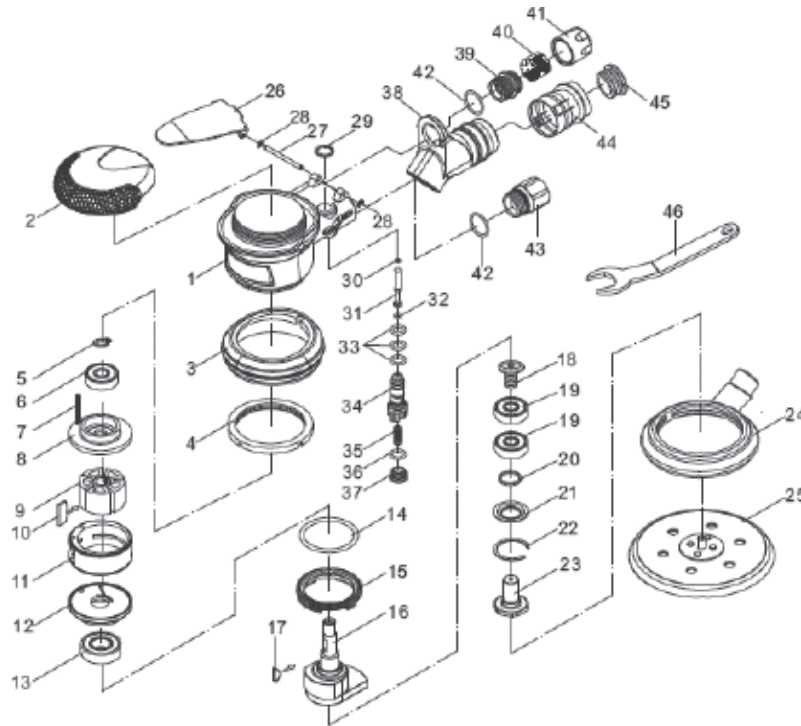

AIR PALM SANDER

84125 - DAT-APS SPARE PARTS LISTING

KEY No.	PART No.	STOCK No.	DESCRIPTION
1	YDAT-APS-1	00701	Housing
2	YDAT-APS-2	00702	Top Cover
3	YDAT-APS-3	00703	Bottom Cover
4	YDAT-APS-4	00704	Set Ring
5	YDAT-APS-5	00705	Snap Ring
6	YDAT-APS-6	00706	Bearing
7	YDAT-APS-7	00708	Spring Pin
8	YDAT-APS-8	00709	Rear Plate
9	YDAT-APS-9	00710	Rotor
10	YDAT-APS-10	00711	Rotor Blade
11	YDAT-APS-11	00712	Cylinder
12	YDAT-APS-12	00713	Front Plate
13	YDAT-APS-13	00714	Bearing
14	YDAT-APS-14	00716	O-Ring
15	YDAT-APS-15	00717	Lock Ring
16	YDAT-APS-16	00718	Crankshaft
17	YDAT-APS-17	00719	Semi-Round Key
18	YDAT-APS-18	00720	Screw
19	YDAT-APS-19	00721	Bearing
20	YDAT-APS-20	00722	Bearing Seal
21	YDAT-APS-21	00724	Bearing Shield
22	YDAT-APS-22	00725	Snap Ring
23	YDAT-APS-23	00726	Balance Seat

KEY No.	PART No.	STOCK No.	DESCRIPTION
24	YDAT-APS-24	00727	Pad Cover
25	ADAT-APS-25	00728	Sanding Pad
26	YDAT-APS-26	00729	Trigger Lever
27	YDAT-APS-27	00730	Pin
28	YDAT-APS-28	00732	E-Clip
29	YDAT-APS-29	00733	Snap Ring
30	YDAT-APS-30	00734	O-Ring
31	YDAT-APS-31	00735	Valve Stem
32	YDAT-APS-32	00736	O-Ring
33	YDAT-APS-33	00737	O-Ring
34	YDAT-APS-34	00738	Air Regulator
35	YDAT-APS-35	00739	Spring
36	YDAT-APS-36	00740	O-Ring
37	YDAT-APS-37	00741	Regulator Cap
38	YDAT-APS-38	00742	Vacuum Adaptor
39	YDAT-APS-39	00743	Outlet Bush
40	YDAT-APS-40	00744	Muffler Insert
41	YDAT-APS-41	00745	Muffler Cap
42	YDAT-APS-42	00746	O-Ring
43	YDAT-APS-43	00747	Air Inlet
44	YDAT-APS-44	00748	Revolving Tube
45	YDAT-APS-45	00750	Cover
46	YDAT-APS-46	00751	Wrench