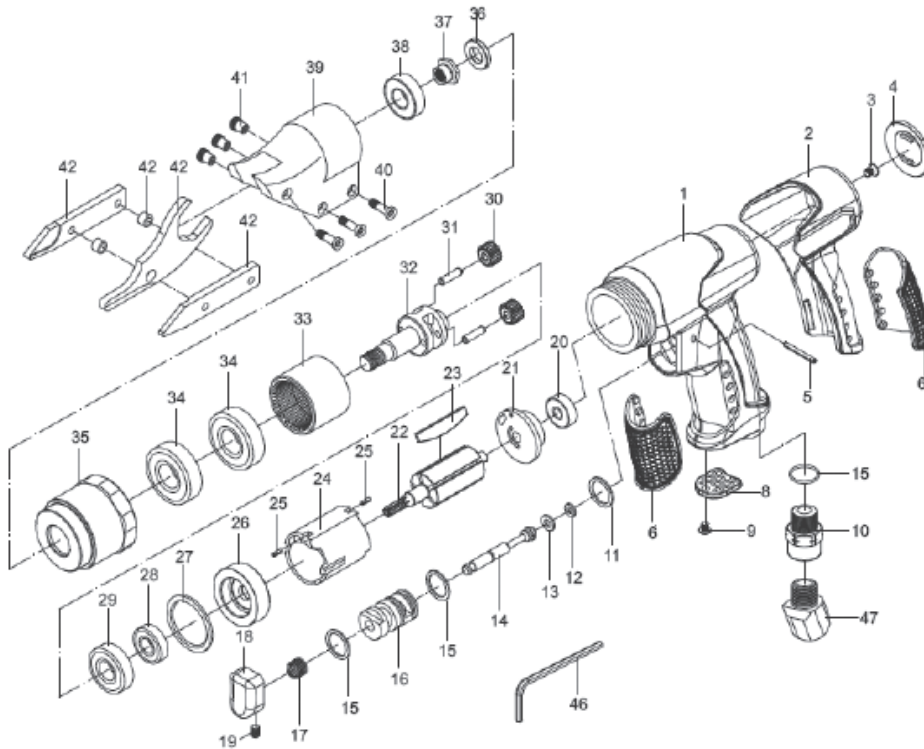

AIR SHEARS

84130 - DAT-ASH SPARE PARTS LISTING

KEY No.	PART No.	STOCK No.	DESCRIPTION
1	YDAT-ASH-1	00867	Housing
2	YDAT-ASH-2	00868	Housing Cover
3	YDAT-ASH-3	00869	Screw
4	YDAT-ASH-4	00870	Rear Cover
5	YDAT-ASH-5	00871	Pin
6	YDAT-ASH-6	00873	Soft Grip Set
8	YDAT-ASH-8	00875	Exhaust Deflector
9	YDAT-ASH-9	00876	Screw
10	YDAT-ASH-10	00877	Air Inlet
11	YDAT-ASH-11	00878	O-Ring
12	YDAT-ASH-12	00879	O-Ring
13	YDAT-ASH-13	00881	O-Ring
14	YDAT-ASH-14	00882	Valve Stem
15	YDAT-ASH-15	00883	O-Ring
16	YDAT-ASH-16	00884	Trigger Sleeve
17	YDAT-ASH-17	00885	Spring
18	YDAT-ASH-18	00886	Trigger
19	YDAT-ASH-19	00887	Set Screw
20	YDAT-ASH-20	00888	Bearing
21	YDAT-ASH-21	00889	Rear Plate
22	YDAT-ASH-22	00890	Rotor
23	YDAT-ASH-23	00891	Rotor Blade

KEY No.	PART No.	STOCK No.	DESCRIPTION
24	YDAT-ASH-24	00892	Cylinder
25	YDAT-ASH-25	00893	Bolt
26	YDAT-ASH-26	00894	Front Plate
27	YDAT-ASH-27	00895	Gasket
28	YDAT-ASH-28	00896	Bearing
29	YDAT-ASH-29	00897	Bearing
30	YDAT-ASH-30	00899	Gear
31	YDAT-ASH-31	00900	Bolt
32	YDAT-ASH-32	00901	Work Spindle
33	YDAT-ASH-33	00902	Ring Gear
34	YDAT-ASH-34	00903	Bearing
35	YDAT-ASH-35	00904	Clamp Nut
36	YDAT-ASH-36	00906	Spacer
37	YDAT-ASH-37	00907	Eccentric Nut
38	YDAT-ASH-38	00908	Bearing
39	YDAT-ASH-39	00909	Cutter Housing
40	YDAT-ASH-40	00910	Lock Screw
41	YDAT-ASH-41	00911	Lock Nut
42	YDAT-ASH-42	00912	Blade Set
46	YDAT-ASH-46	00916	Hex Key
47	YDAT-ASH-47	00915	Plug