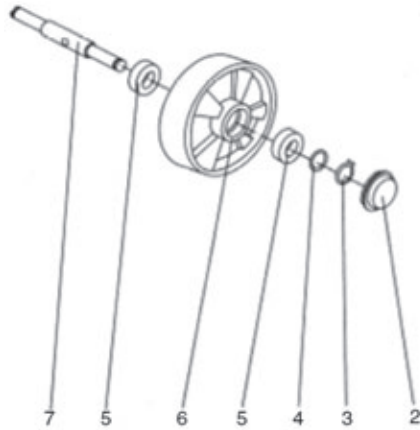

# 2500kg PALLET TRUCK

85655 - PT2500-B SPARE PARTS DRAWING

## 85655 - PT2500-B SPARE PARTS LISTING

KEY No.	PART No.	STOCK No.	DESCRIPTION
1	YPT2500-B-1	43384	Pump kit-complete
2	YPT2500-B-2	43385	Dust cover
3	YPT2500-B-3	43406	Locking ring
4	YPT2500-B-4	43414	Washer
5	YPT2500-B-5	43415	Bearing
6	YPT2500-B-6	43416	Loading wheel
7	YPT2500-B-7	43417	Axle pin
8	YPT2500-B-8	43418	Release rod
9	YPT2500-B-9	43419	Chain and bolt
11	YPT2500-B-11	43421	Adjusting nut
12	YPT2500-B-12	43422	Axle pin
13	YPT2500-B-13	43423	Dowel pin
14	YPT2500-B-14	43424	Bush
15	YPT2500-B-15	43425	Roller pin
16	YPT2500-B-16	43427	Pressure roller
17	YPT2500-B-17	43428	Bush
18	YPT2500-B-18	43429	Draw-bar
19	YPT2500-B-19	43431	Rubber stop
20	YPT2500-B-20	43432	Dowel pin
21	YPT2500-B-21	43433	Blade spring
22	YPT2500-B-22	43435	Spring
23	YPT2500-B-23	43436	Dowel pin
24	YPT2500-B-24	43437	Dowel pin
25	YPT2500-B-25	43438	Control handle
26	YPT2500-B-26	43439	Roller
27	YPT2500-B-27	43440	Dowel pin
28	YPT2500-B-28	43441	Pull board
29	YPT2500-B-29	43442	Pin
30	YPT2500-B-30	43443	Handle complete