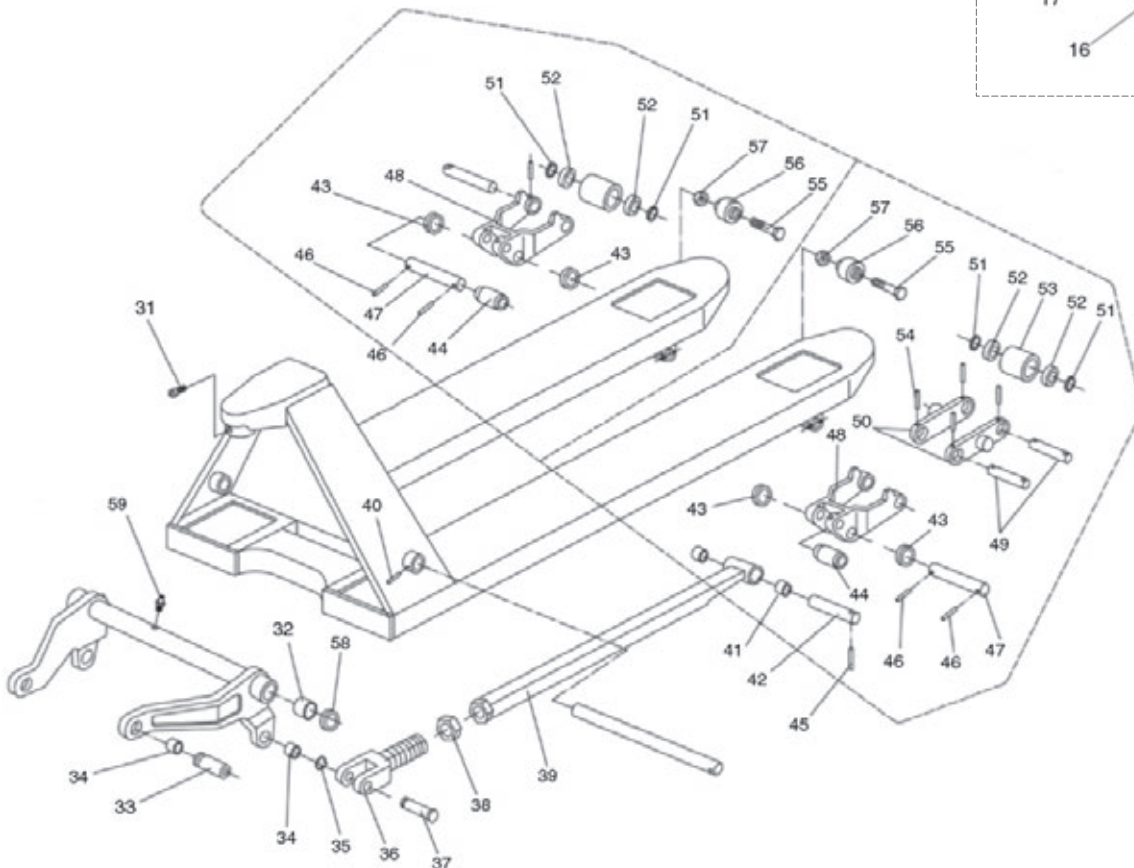

# 2500kg PALLET TRUCK

85655 - PT2500-B SPARE PARTS DRAWING

# 2500kg PALLET TRUCK

## 85655 - PT2500-B SPARE PARTS LISTING

KEY No.	PART No.	STOCK No.	DESCRIPTION
1	YPT2500-B-1	43384	Pump kit-complete
2	YPT2500-B-2	43385	Dust cover
3	YPT2500-B-3	43406	Locking ring
4	YPT2500-B-4	43414	Washer
5	YPT2500-B-5	43415	Bearing
6	YPT2500-B-6	43416	Loading wheel
7	YPT2500-B-7	43417	Axle pin
8	YPT2500-B-8	43418	Release rod
9	YPT2500-B-9	43419	Chain and bolt
11	YPT2500-B-11	43421	Adjusting nut
12	YPT2500-B-12	43422	Axle pin
13	YPT2500-B-13	43423	Dowel pin
14	YPT2500-B-14	43424	Bush
15	YPT2500-B-15	43425	Roller pin
16	YPT2500-B-16	43427	Pressure roller
17	YPT2500-B-17	43428	Bush
18	YPT2500-B-18	43429	Draw-bar
19	YPT2500-B-19	43431	Rubber stop
20	YPT2500-B-20	43432	Dowel pin
21	YPT2500-B-21	43433	Blade spring
22	YPT2500-B-22	43435	Spring
23	YPT2500-B-23	43436	Dowel pin
24	YPT2500-B-24	43437	Dowel pin
25	YPT2500-B-25	43438	Control handle
26	YPT2500-B-26	43439	Roller
27	YPT2500-B-27	43440	Dowel pin
28	YPT2500-B-28	43441	Pull board
29	YPT2500-B-29	43442	Pin
30	YPT2500-B-30	43443	Handle complete