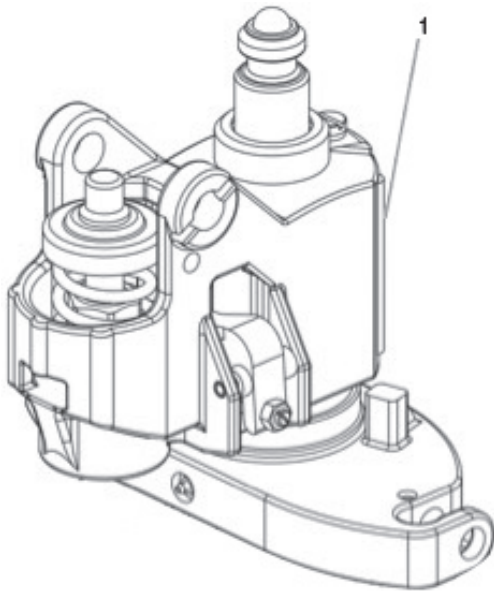

# 2500kg PALLET TRUCK

85655 - PT2500-B SPARE PARTS DRAWING

## 85655 - PT2500-B SPARE PARTS LISTING

KEY No.	PART No.	STOCK No.	DESCRIPTION
1	YPT2500-B-1	43384	Pump kit-complete
2	YPT2500-B-2	43385	Dust cover
3	YPT2500-B-3	43406	Locking ring
4	YPT2500-B-4	43414	Washer
5	YPT2500-B-5	43415	Bearing
6	YPT2500-B-6	43416	Loading wheel
7	YPT2500-B-7	43417	Axle pin
8	YPT2500-B-8	43418	Release rod
9	YPT2500-B-9	43419	Chain and bolt
11	YPT2500-B-11	43421	Adjusting nut
12	YPT2500-B-12	43422	Axle pin
13	YPT2500-B-13	43423	Dowel pin
14	YPT2500-B-14	43424	Bush
15	YPT2500-B-15	43425	Roller pin
16	YPT2500-B-16	43427	Pressure roller
17	YPT2500-B-17	43428	Bush
18	YPT2500-B-18	43429	Draw-bar
19	YPT2500-B-19	43431	Rubber stop
20	YPT2500-B-20	43432	Dowel pin
21	YPT2500-B-21	43433	Blade spring
22	YPT2500-B-22	43435	Spring
23	YPT2500-B-23	43436	Dowel pin
24	YPT2500-B-24	43437	Dowel pin
25	YPT2500-B-25	43438	Control handle
26	YPT2500-B-26	43439	Roller
27	YPT2500-B-27	43440	Dowel pin
28	YPT2500-B-28	43441	Pull board
29	YPT2500-B-29	43442	Pin
30	YPT2500-B-30	43443	Handle complete