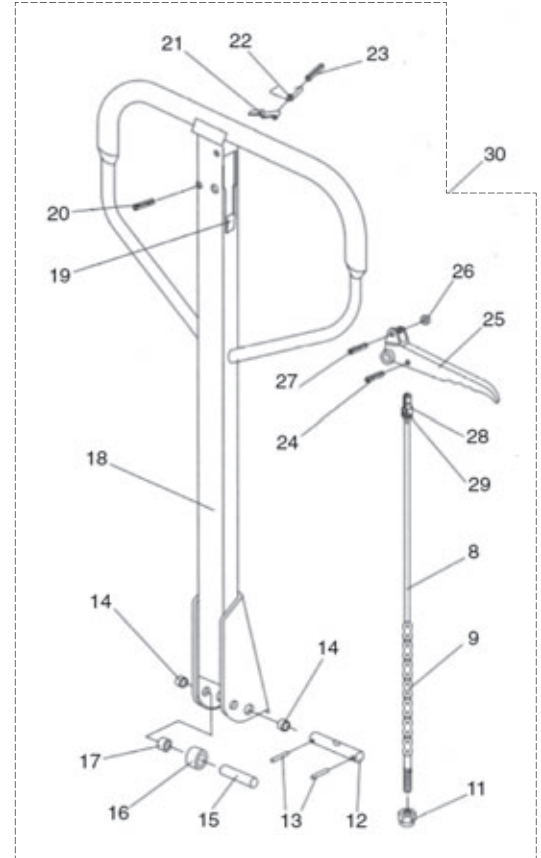

# 2500kg PALLET TRUCK

85655 - PT2500-B SPARE PARTS DRAWING

## 85655 - PT2500-B SPARE PARTS LISTING

KEY No.	PART No.	STOCK No.	DESCRIPTION
1	YPT2500-B-1	43384	Pump kit-complete
2	YPT2500-B-2	43385	Dust cover
3	YPT2500-B-3	43406	Locking ring
4	YPT2500-B-4	43414	Washer
5	YPT2500-B-5	43415	Bearing
6	YPT2500-B-6	43416	Loading wheel
7	YPT2500-B-7	43417	Axle pin
8	YPT2500-B-8	43418	Release rod
9	YPT2500-B-9	43419	Chain and bolt
11	YPT2500-B-11	43421	Adjusting nut
12	YPT2500-B-12	43422	Axle pin
13	YPT2500-B-13	43423	Dowel pin
14	YPT2500-B-14	43424	Bush
15	YPT2500-B-15	43425	Roller pin
16	YPT2500-B-16	43427	Pressure roller
17	YPT2500-B-17	43428	Bush
18	YPT2500-B-18	43429	Draw-bar
19	YPT2500-B-19	43431	Rubber stop
20	YPT2500-B-20	43432	Dowel pin
21	YPT2500-B-21	43433	Blade spring
22	YPT2500-B-22	43435	Spring
23	YPT2500-B-23	43436	Dowel pin
24	YPT2500-B-24	43437	Dowel pin
25	YPT2500-B-25	43438	Control handle
26	YPT2500-B-26	43439	Roller
27	YPT2500-B-27	43440	Dowel pin
28	YPT2500-B-28	43441	Pull board
29	YPT2500-B-29	43442	Pin
30	YPT2500-B-30	43443	Handle complete