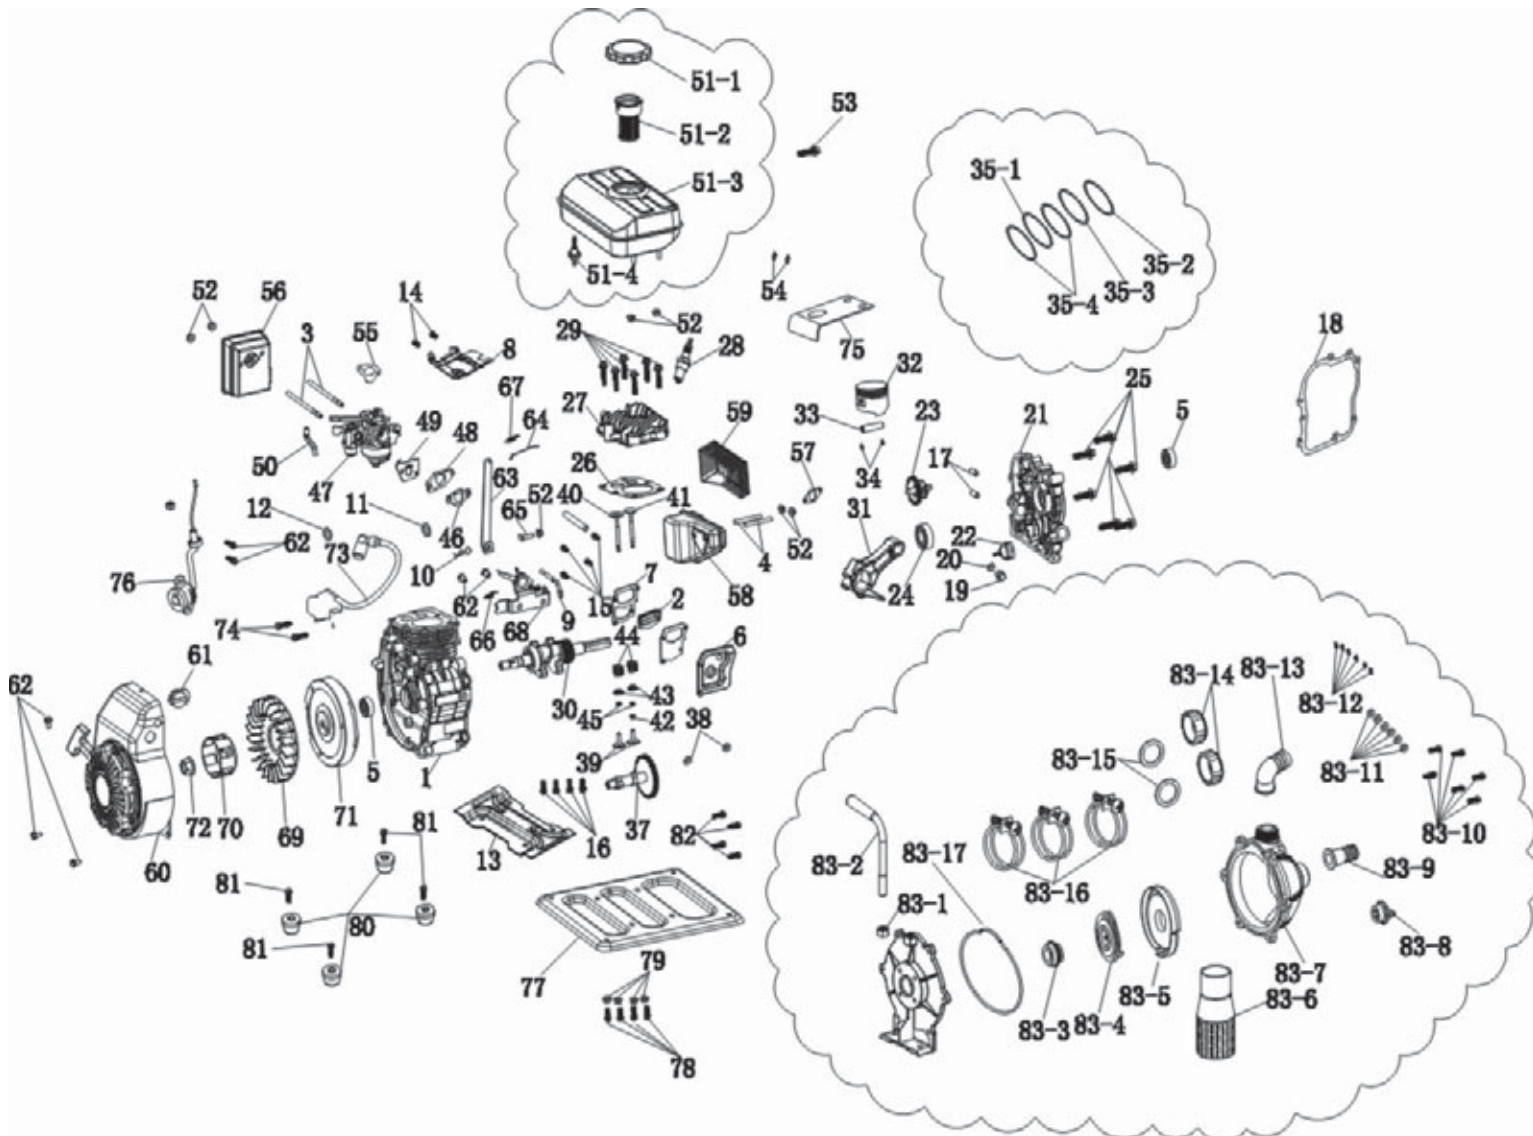

SPARE PARTS LISTING SHEET FOR

KEY No.	PART No.	STOCK No.	DESCRIPTION
83-1	Y-PWP27-83-1	16022	Handle nut
83-2	Y-PWP27-83-2	16023	Handle
83-3	Y-PWP27-83-3	16024	Seal
83-4	Y-PWP27-83-4	16025	Impeller
83-5	Y-PWP27-83-5	16026	Impeller cover
83-6	Y-PWP27-83-6	16027	Foot valve
83-7	Y-PWP27-83-7	16028	Pump housing
83-8	Y-PWP27-83-8	16029	Drain plug
83-9	Y-PWP27-83-9	16030	Connector a
83-10	Y-PWP27-83-10	16031	Bolt
83-11	Y-PWP27-83-11	16032	Gasket dia 6
83-12	Y-PWP27-83-12	16033	Gasket dia 6
83-13	Y-PWP27-83-13	16034	Connector b
83-14	Y-PWP27-83-14	16035	Nut
83-15	Y-PWP27-83-15	16036	Gasket
83-16	Y-PWP27-83-16	16037	Clamp
83-17	Y-PWP27-83-17	16038	Seal

KCMC0216

SPARE PARTS DRAWING SHEET FOR

# 2.5HP Petrol Water Pump

Stock No.87680

Part No.PWP27

**Helpline:** (023) 8049 4344. **Sales Desk:** (023) 8049 4333. **General Enquiries:** (023) 8026 6355.

DRAPER TOOLS LTD, HURSLEY ROAD, CHANDLER'S FORD, EASTLEIGH, HANTS. SO53 1YF. U.K website: [drapertools.com](http://drapertools.com) e-mail: [sales@drapertools.com](mailto:sales@drapertools.com)