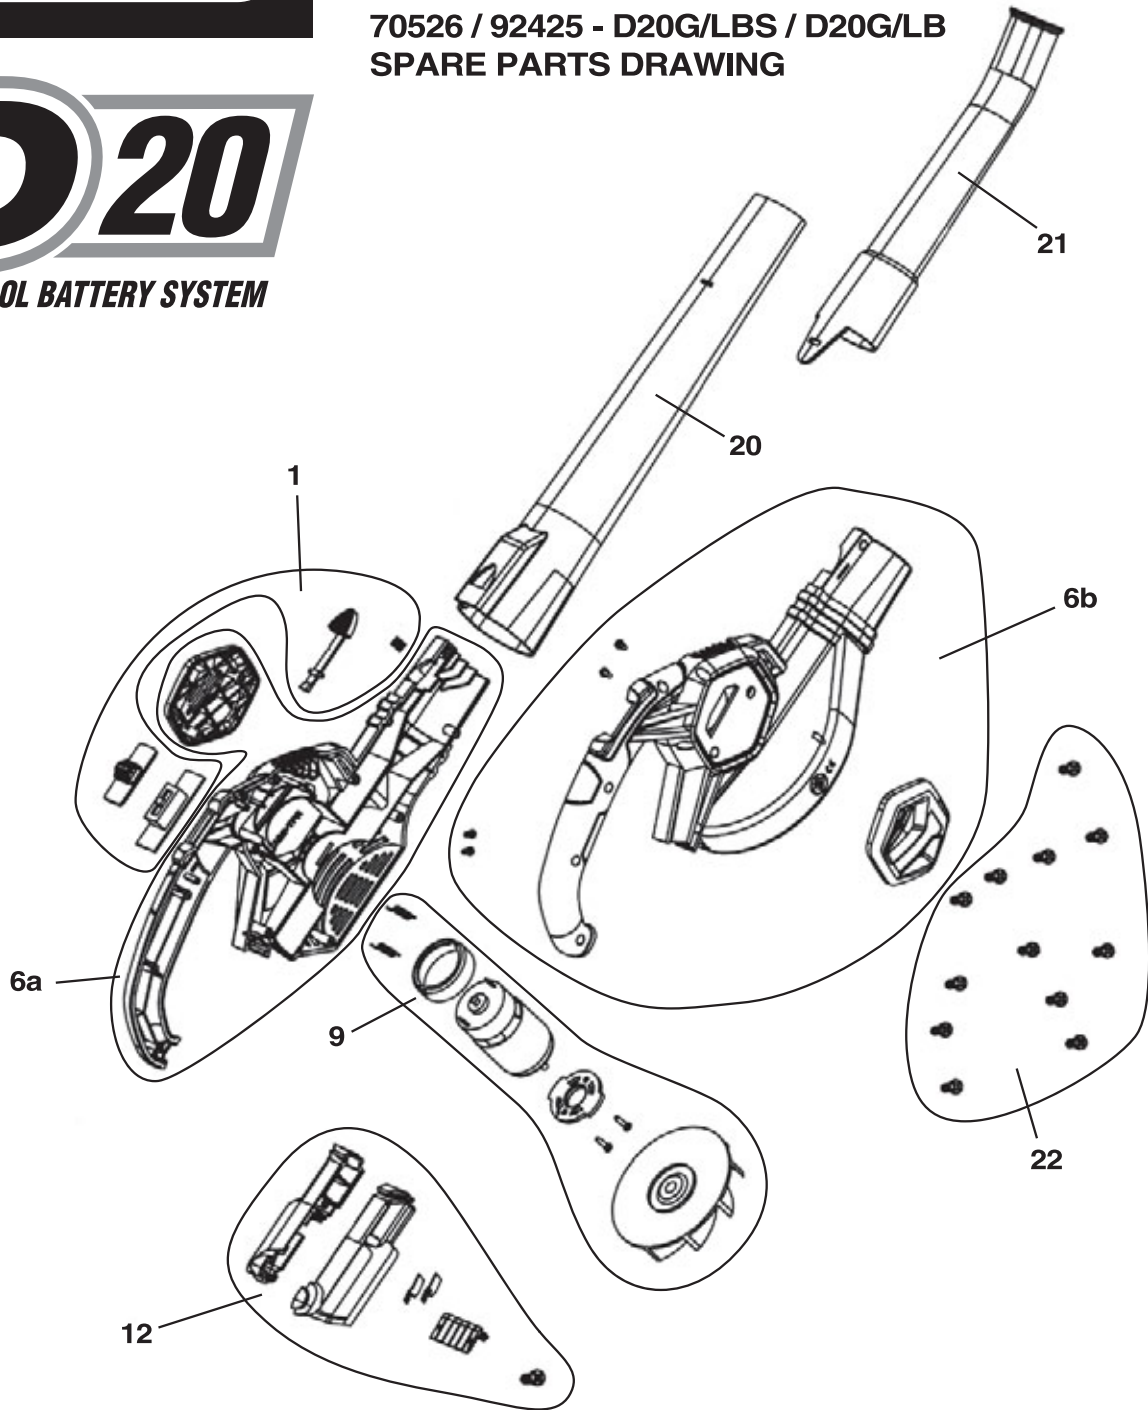

DRAPER[®]

20V

LEAF BLOWER

GB

70526 / 92425 - D20G/LBS / D20G/LB
SPARE PARTS DRAWING

D20
MULTI-TOOL BATTERY SYSTEM

KEY No.	PART No.	STOCK No.	DESCRIPTION
1	YD20G/LB-1	97454	Switch assembly
6	YD20G/LB-6	97455(a+b)	Machine housing
9	YD20G/LB-9	97456	Motor assembly
12	YD20G/LB-12	97457	Battery seat assembly
20	YD20G/LB-20	97459	Extension tube
21	YD20G/LB-21	97460	Flat end extension tube
22	YD20G/LB-22	97461	Screw (set x12)