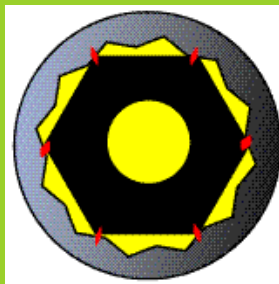

### Norman Says

"Draper Expert HI-TORQ"™ impact sockets have 6 corners with special radius design giving added torque. It also extends the life of the socket and the fastener.

Standard Bi-hexagon

"Draper Expert HI-TORQ"™

- Gives added torque.
- Extends life of socket and fastener by reducing the probability of \*rounding off.