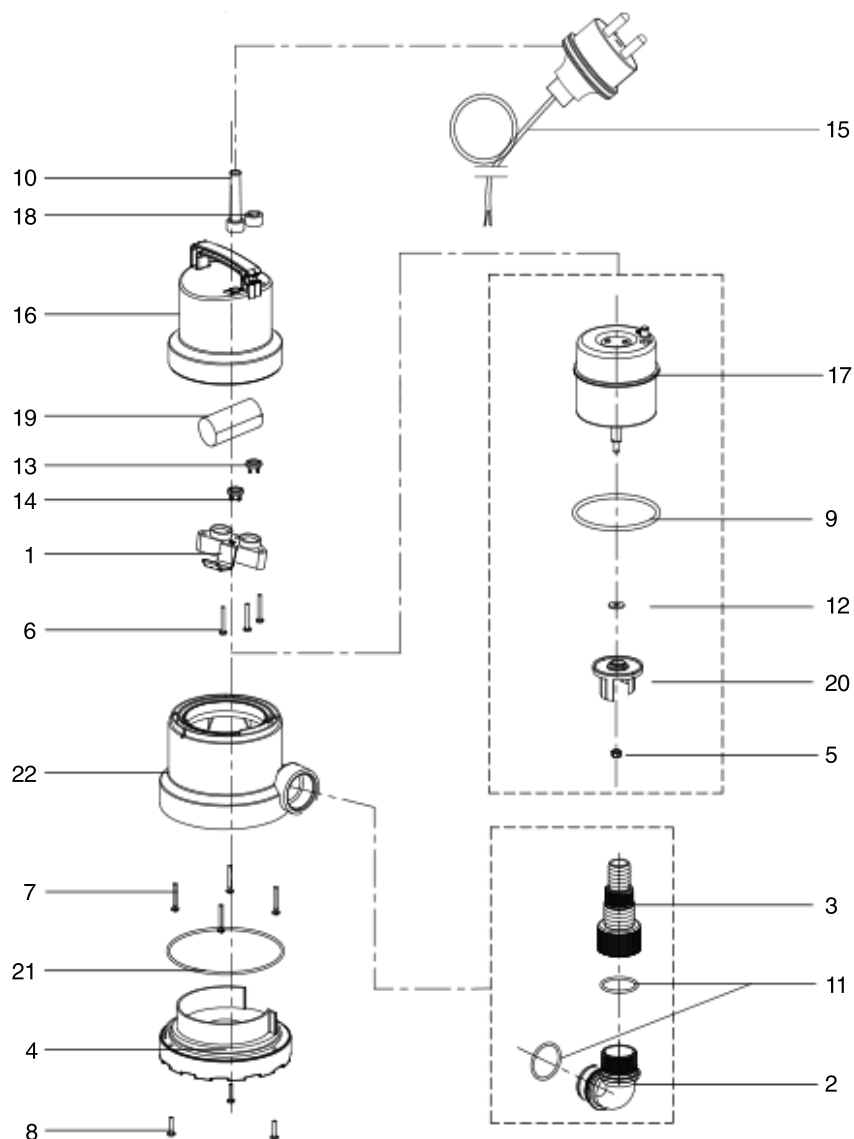

230V SUBMERSIBLE WATER PUMP

98911 - SWP121 SPARE PARTS LISTING

KEY No.	PART No.	STOCK No.	DESCRIPTION
1	Y-SWP121-01	70575	CAPACITOR CLIP
2	Y-SWP121-02	70576	ANGLE HEAD
3	Y-SWP121-03	70577	STRAIGHT PIPE
4	Y-SWP121-04	70580	BASE
5	Y-SWP121-05	70585	LOCKNUT
6	Y-SWP121-06	70588	SCREW
7	Y-SWP121-07	70591	SCREW
8	Y-SWP121-08	70593	SCREW
9	Y-SWP121-09	70594	MAIN SEAL
10	Y-SWP121-10	70595	CABLE JACKET
11	Y-SWP121-11	70596	HOSE CONNECTOR SEAL

KEY No.	PART No.	STOCK No.	DESCRIPTION
12	Y-SWP121-12	70597	IMPELLER ADJUSTMENT GASKET
13	Y-SWP121-13	70598	WIRE CLAW
14	Y-SWP121-14	70600	WIRE CLAW
15	Y-SWP121-15	70601	POWER CABLE WITH BRITISH PLUG
16	Y-SWP121-16	70602	MAIN BODY
17	Y-SWP121-17	70603	MOTOR
18	Y-SWP121-18	70605	MAIN BODY JACKET HOLE
19	Y-SWP121-19	70606	CAPACITOR
20	Y-SWP121-20	70607	IMPELLER
21	Y-SWP121-21	70609	MIDDLE PART SEAL
22	Y-SWP121-22	70610	MIDDLE PART