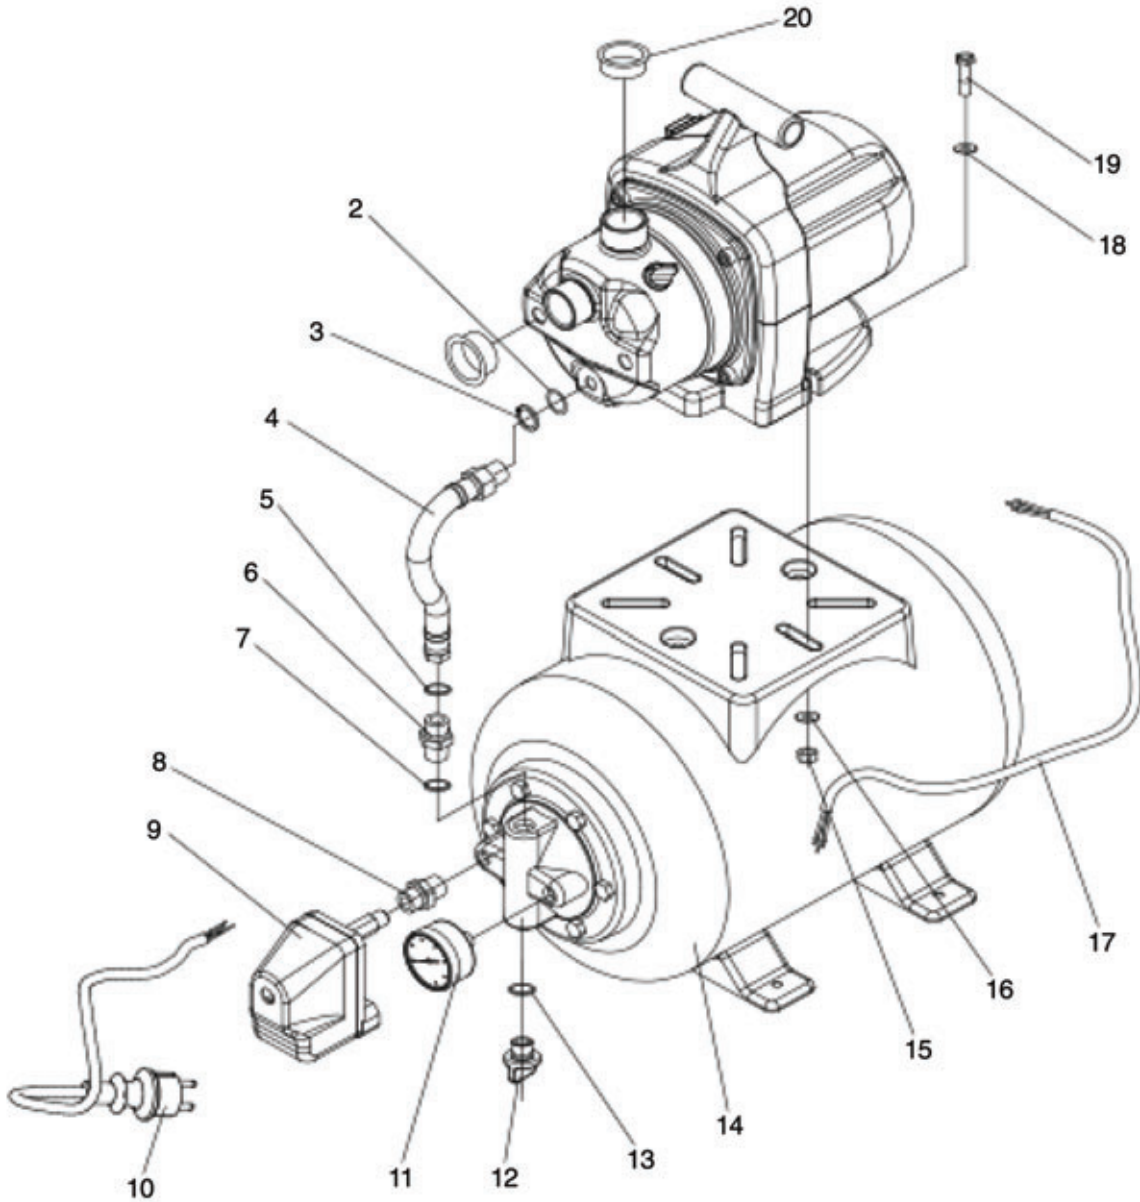

230V STAINLESS STEEL BOOSTER PUMP

98915 - BP3 SPARE PARTS LISTING

KEY No.	PART No.	STOCK No.	DESCRIPTION
2	Y-BP3-02	70671	LARGE RETAINING RING RUBBER GASKET
3	Y-BP3-03	70672	LARGE RETAINING RING
4	Y-BP3-04	70673	CONNECTING HOSE
5	Y-BP3-05	70681	CONNECTING HOSE SMALL GASKET
6	Y-BP3-06	70682	2-WAY UNION
7	Y-BP3-07	70683	O-RING
8	Y-BP3-08	70685	IRON 2-WAY UNION
9	Y-BP3-09	70686	MECHANICAL PRESSURE SWITCH
10	Y-BP3-10	70687	POWER CABLE & PLUG
11	Y-BP3-11	70688	PRESSURE GAUGE

KEY No.	PART No.	STOCK No.	DESCRIPTION
12	Y-BP3-12	70689	LARGE BONNET
13	Y-BP3-13	70690	O-RING
14	Y-BP3-14	70691	PRESSURE TANK (PLASTIC FLANGE)
15	Y-BP3-15	70692	LOCKNUT
16	Y-BP3-16	70693	STAINLESS STEEL GASKET
17	Y-BP3-17	70695	CONNECTING CABLE
18	Y-BP3-18	70696	STAINLESS STEEL GASKET
19	Y-BP3-19	70698	HEXAGON SCREW
20	Y-BP3-20	70699	DUST COVER