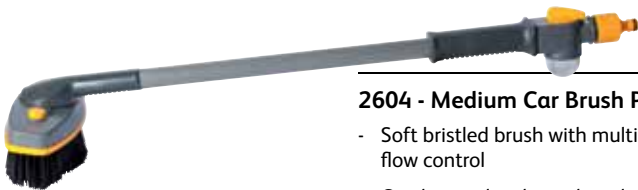

2604 - Medium Car Brush Plus

- Soft bristled brush with multi position head on / off flow control
- Can be used with any liquid car shampoo