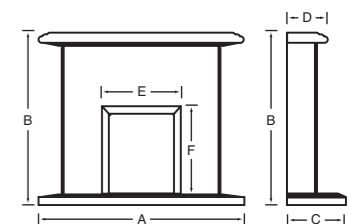

Surrounds

Surrounds	Model No.	Finish of surround	Finish of back panel	A	B	C	D	E	F	Weight of surround
Holwell	GDS1A	Maple effect	Black back panel & hearth	1200	1113	395	280	420	580	43kg
Ashmore	GDS1	Mahogany effect	Cream back panel & hearth	1200	1113	395	280	420	580	43kg
Rockborne	GDS3	Natural stone effect	Natural stone effect back panel & hearth	1200	1085	350	253	420	580	48kg

All dimensions are shown in millimetres. Please allow ± 5mm tolerance.