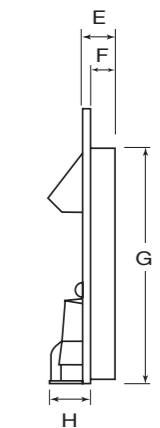

Radiant bar fires

Lymington

- A free-standing fire with unique Optiflame® coal effect
- 2kW radiant heat, plus 0.5kW convected heat
- Flame effect can be used independently of heat source
- 'Economiser' control
- Finished in matt black with brass effect trim

Model no. LYM28E

Theme

- Attractive cherry finish surround
- Flickering flame coal effect
- 2kW of radiant heat with 'Economiser' control
- Effect can be used independently of heat source
- 0.8kW convector with variable thermostat for background warmth

Model no. 316CHE

Yeominster

- Traditional freestanding fire
- Flickering log effect
- 2kW radiant heat with 1kW/2kW heat selection
- Effect can be used independently of heat source

Model no. YEO20

Optima

- Freestanding or wall-mounted
- Attractive cherry finish surround
- 2kW of radiant heat with 'Economiser' control
- Effect can be used independently of heat source
- Flickering flame coal effect
- Choice of heat settings

Model no. 314CHE

Lyndhurst

- Stylish black canopy
- Flickering flame log effect
- 2kW of radiant heat with 'Economiser' control
- Effect can be used independently of heat source
- 0.5kW of thermostatically controlled convected heat
- Choice of heat settings

Model no. 43ORCE/B

Product dimensions please see pages 66-67. Plinths/hearths not supplied.

Detailed dimensions – Optiflame® and Opti-myst® electric inset fires