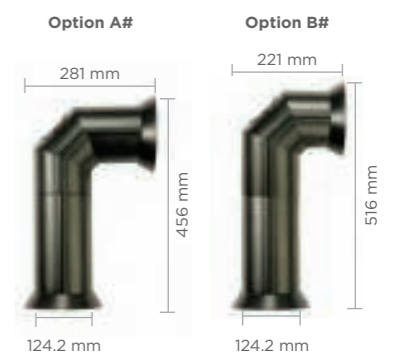

Radiant bar fires

Lymington

- A free-standing fire with unique Optiflame® coal effect
- 2kW radiant heat, plus 0.5kW convected heat
- Flame effect can be used independently of heat source
- 'Economiser' control
- Finished in matt black with brass effect trim

Model no. LYM28E

Theme

- Attractive cherry finish surround
- Flickering flame coal effect
- 2kW of radiant heat with 'Economiser' control
- Effect can be used independently of heat source
- 0.8kW convector with variable thermostat for background warmth

Model no. 316CHE

Yeominster

- Traditional freestanding fire
- Flickering log effect
- 2kW radiant heat with 1kW/2kW heat selection
- Effect can be used independently of heat source

Model no. YEO20

Optima

- Freestanding or wall-mounted
- Attractive cherry finish surround
- 2kW of radiant heat with 'Economiser' control
- Effect can be used independently of heat source
- Flickering flame coal effect
- Choice of heat settings

Model no. 314CHE

Lyndhurst

- Stylish black canopy
- Flickering flame log effect
- 2kW of radiant heat with 'Economiser' control
- Effect can be used independently of heat source
- 0.5kW of thermostatically controlled convected heat
- Choice of heat settings

Model no. 43ORCE/B

Product dimensions please see pages 66-67. Plinths/hearths not supplied.

Detailed dimensions – Optiflame® and Opti-myst® electric inset fires