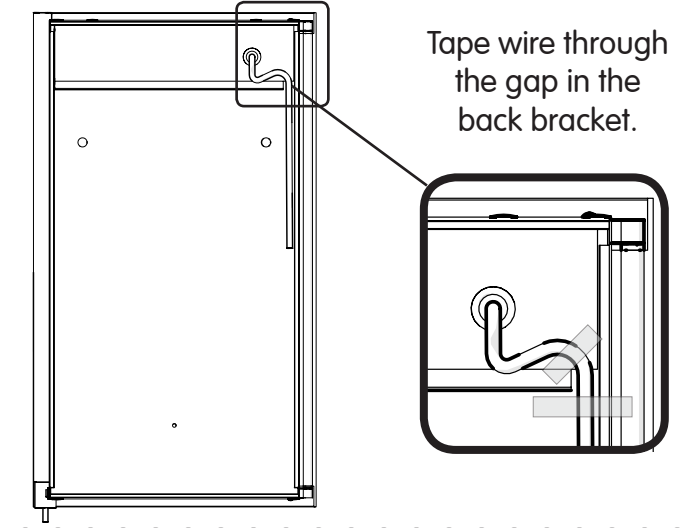

+44 (0) 1264 365881

info@croydex.co.uk

CAB 118 R03

11.

12.

13.

14. Connecting Electricity

Ensure that the domestic electrical mains supply to which the cabinet is to be connected is turned off. Connect the flexible mains supply cable on the back of the cabinet to the domestic electrical mains supply ensuring that the Live (Brown) conductor is connected to the Live on the domestic electrical mains supply, the Neutral (Blue) conductor is connected to the Neutral on the domestic electrical mains supply and the Earth (Yellow/Green) conductor is connected to the Earth/Ground on the domestic electrical mains supply.