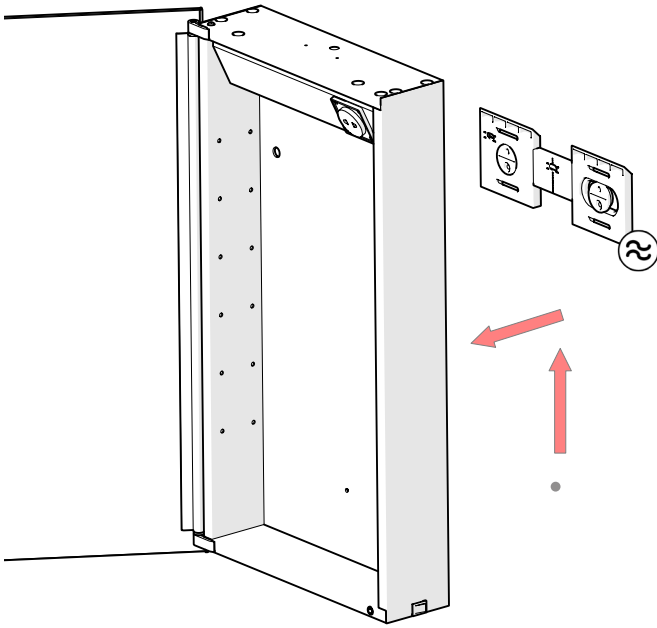

+44 (0) 1264 365881

info@croydex.co.uk

CAB 118 R03

11.

12.

13.

14. Connecting Electricity

Ensure that the domestic electrical mains supply to which the cabinet is to be connected is turned off. Connect the flexible mains supply cable on the back of the cabinet to the domestic electrical mains supply ensuring that the Live (Brown) conductor is connected to the Live on the domestic electrical mains supply, the Neutral (Blue) conductor is connected to the Neutral on the domestic electrical mains supply and the Earth (Yellow/Green) conductor is connected to the Earth/Ground on the domestic electrical mains supply.