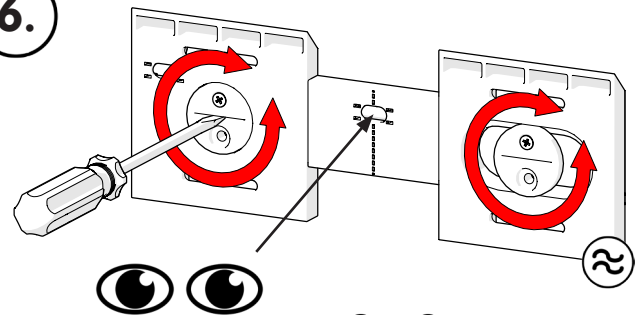

3.

4.

5.

6.

5.

Croydex, Central Way, Andover, Hampshire, SP10 5AW, UK

+44 (0) 1264 356437

www.croydex.com

+44 (0) 1264 365881

info@croydex.co.uk

CAB 118 R03