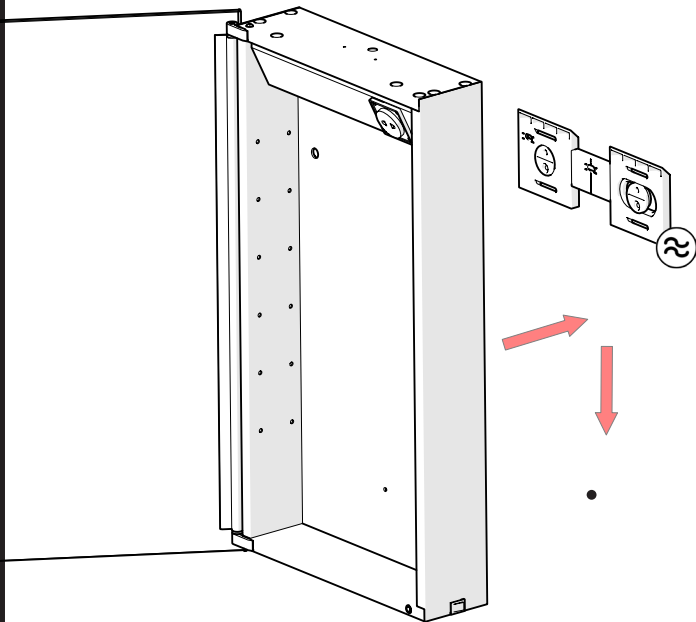

+44 (0) 1264 365881

info@croydex.co.uk

CAB 118 R03

11.

12.

13.

14. Connecting Electricity

Ensure that the domestic electrical mains supply to which the cabinet is to be connected is turned off. Connect the flexible mains supply cable on the back of the cabinet to the domestic electrical mains supply ensuring that the Live (Brown) conductor is connected to the Live on the domestic electrical mains supply, the Neutral (Blue) conductor is connected to the Neutral on the domestic electrical mains supply and the Earth (Yellow/Green) conductor is connected to the Earth/Ground on the domestic electrical mains supply.