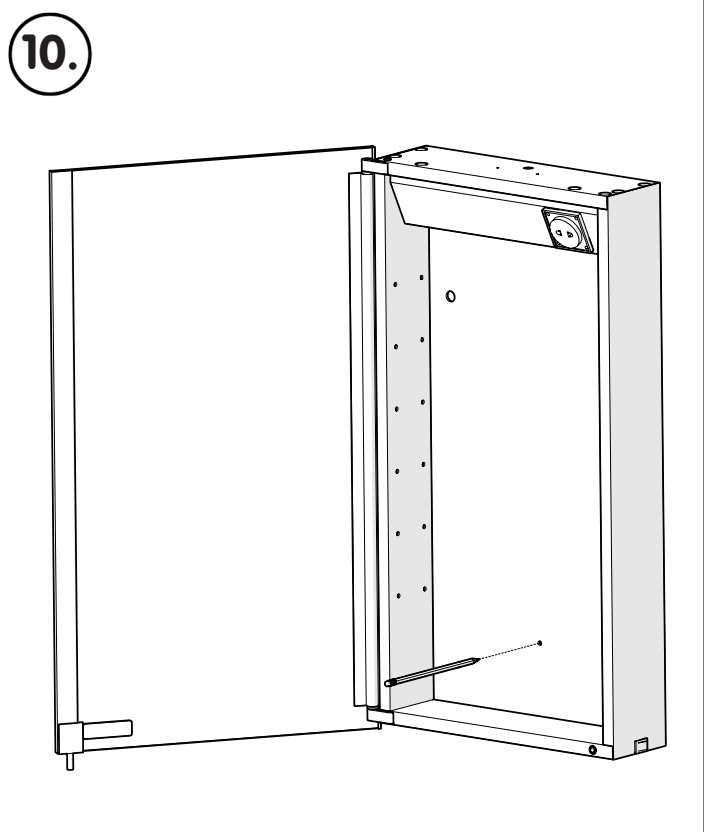

+44 (0) 1264 365881

info@croydex.co.uk

CAB 118 R03

11.

12.

13.

14. Connecting Electricity

Ensure that the domestic electrical mains supply to which the cabinet is to be connected is turned off. Connect the flexible mains supply cable on the back of the cabinet to the domestic electrical mains supply ensuring that the Live (Brown) conductor is connected to the Live on the domestic electrical mains supply, the Neutral (Blue) conductor is connected to the Neutral on the domestic electrical mains supply and the Earth (Yellow/Green) conductor is connected to the Earth/Ground on the domestic electrical mains supply.