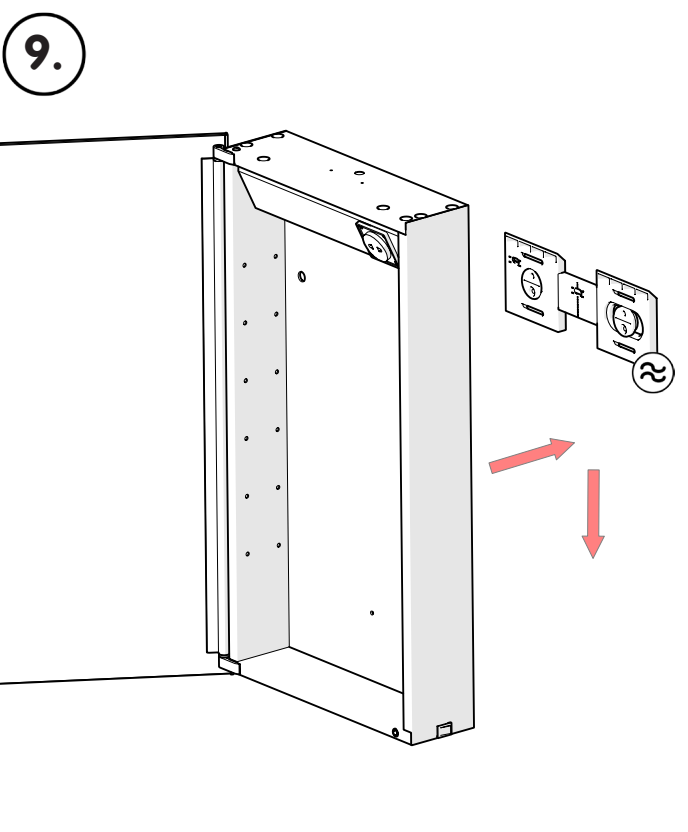

+44 (0) 1264 365881

info@croydex.co.uk

CAB 118 R03

11.

12.

13.

14. Connecting Electricity

Ensure that the domestic electrical mains supply to which the cabinet is to be connected is turned off. Connect the flexible mains supply cable on the back of the cabinet to the domestic electrical mains supply ensuring that the Live (Brown) conductor is connected to the Live on the domestic electrical mains supply, the Neutral (Blue) conductor is connected to the Neutral on the domestic electrical mains supply and the Earth (Yellow/Green) conductor is connected to the Earth/Ground on the domestic electrical mains supply.