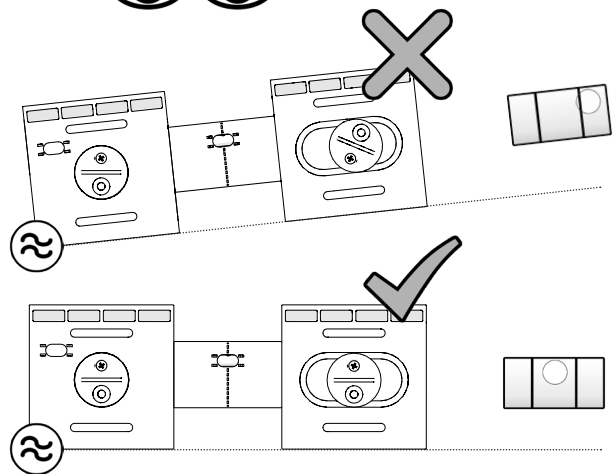

3.

4.

5.

6.

5.

Croydex, Central Way, Andover, Hampshire, SP10 5AW, UK

+44 (0) 1264 356437

www.croydex.com

+44 (0) 1264 365881

info@croydex.co.uk

CAB 118 R03