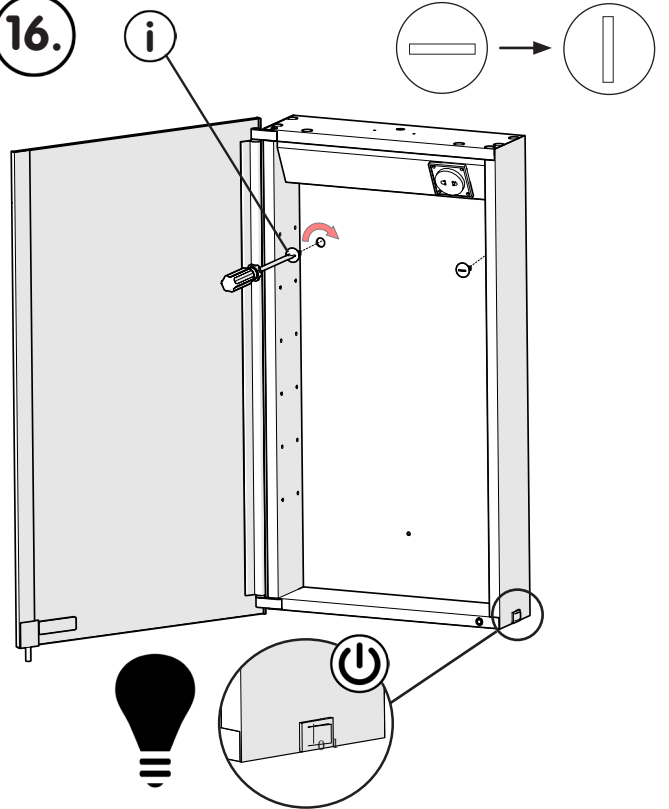

15.

16.

17.

18.

8.

Croydex, Central Way, Andover,
Hampshire, SP10 5AW, UK
 +44 (0) 1264 365881

+44 (0) 1264 356437
 info@croydex.co.uk

www.croydex.com
CAB 118 R03