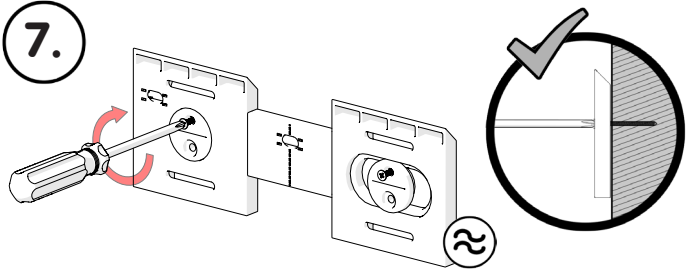

+44 (0) 1264 365881

info@croydex.co.uk

CAB 118 R03

11.

12.

13.

14. Connecting Electricity

Ensure that the domestic electrical mains supply to which the cabinet is to be connected is turned off. Connect the flexible mains supply cable on the back of the cabinet to the domestic electrical mains supply ensuring that the Live (Brown) conductor is connected to the Live on the domestic electrical mains supply, the Neutral (Blue) conductor is connected to the Neutral on the domestic electrical mains supply and the Earth (Yellow/Green) conductor is connected to the Earth/Ground on the domestic electrical mains supply.