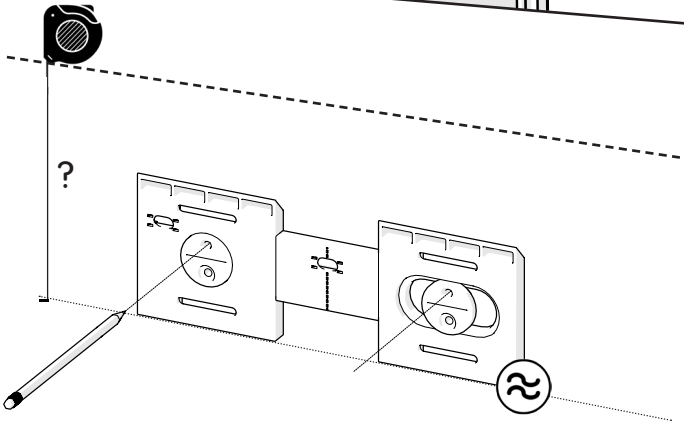

3.

4.

5.

6.

5.

Croydex, Central Way, Andover, Hampshire, SP10 5AW, UK

+44 (0) 1264 356437

www.croydex.com

+44 (0) 1264 365881

info@croydex.co.uk

CAB 118 R03