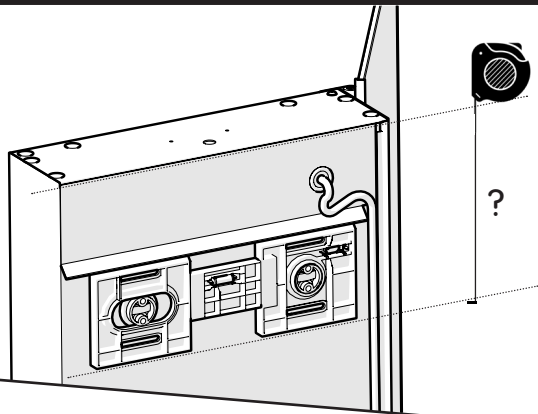

3.

4.

5.

6.

5.

Croydex, Central Way, Andover, Hampshire, SP10 5AW, UK

+44 (0) 1264 356437

www.croydex.com

+44 (0) 1264 365881

info@croydex.co.uk

CAB 118 R03