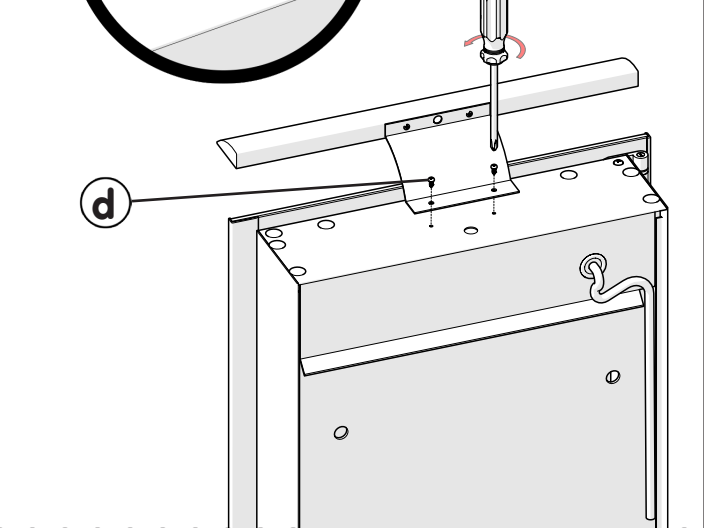

+44 (0) 1264 365881

info@croydex.co.uk

CAB 118 R03

11.

12.

13.

14. Connecting Electricity

Ensure that the domestic electrical mains supply to which the cabinet is to be connected is turned off. Connect the flexible mains supply cable on the back of the cabinet to the domestic electrical mains supply ensuring that the Live (Brown) conductor is connected to the Live on the domestic electrical mains supply, the Neutral (Blue) conductor is connected to the Neutral on the domestic electrical mains supply and the Earth (Yellow/Green) conductor is connected to the Earth/Ground on the domestic electrical mains supply.