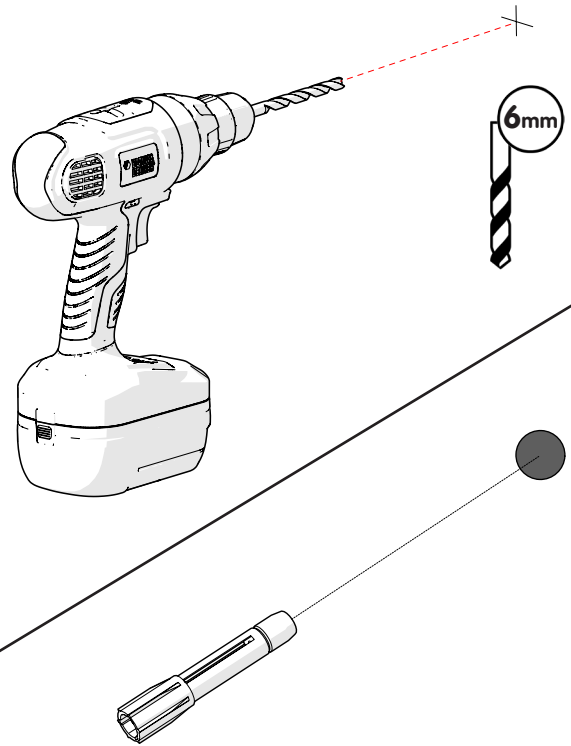

+44 (0) 1264 365881

info@croydex.co.uk

CAB 118 R03

11.

12.

13.

14. Connecting Electricity

Ensure that the domestic electrical mains supply to which the cabinet is to be connected is turned off. Connect the flexible mains supply cable on the back of the cabinet to the domestic electrical mains supply ensuring that the Live (Brown) conductor is connected to the Live on the domestic electrical mains supply, the Neutral (Blue) conductor is connected to the Neutral on the domestic electrical mains supply and the Earth (Yellow/Green) conductor is connected to the Earth/Ground on the domestic electrical mains supply.