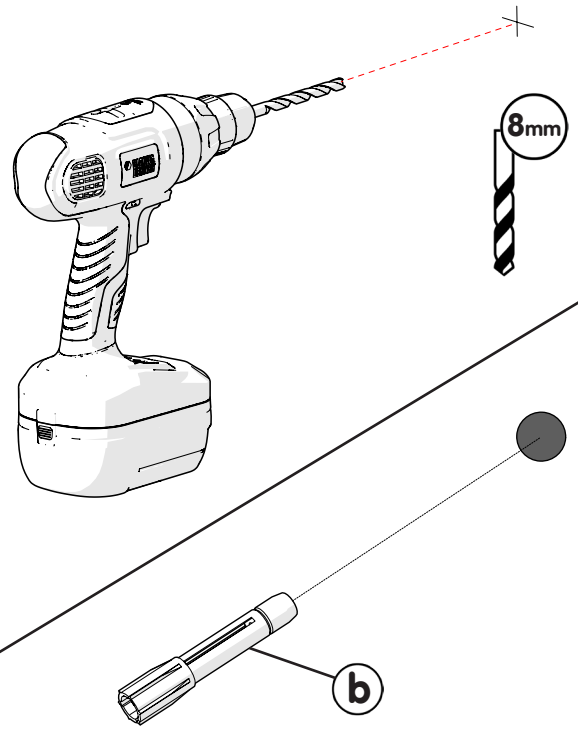

3.

4.

5.

6.

5.

Croydex, Central Way, Andover, Hampshire, SP10 5AW, UK

+44 (0) 1264 356437

www.croydex.com

+44 (0) 1264 365881

info@croydex.co.uk

CAB 118 R03