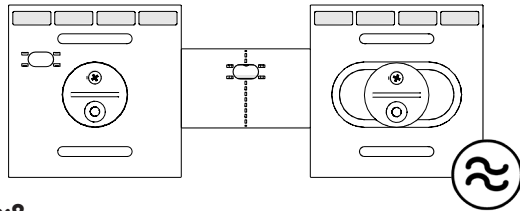

a x4

b x5

c x1

d x8

x16 for WC147469E only.

e x1

f x1

g x1

h x1

i x2

1.

This cabinet is rated IP44 and must only be installed with all electrical connections and components in the Outside Zone, shown below.

Ensure that the access to the domestic mains electrical supply is located behind the intended mounting position for the cabinet.