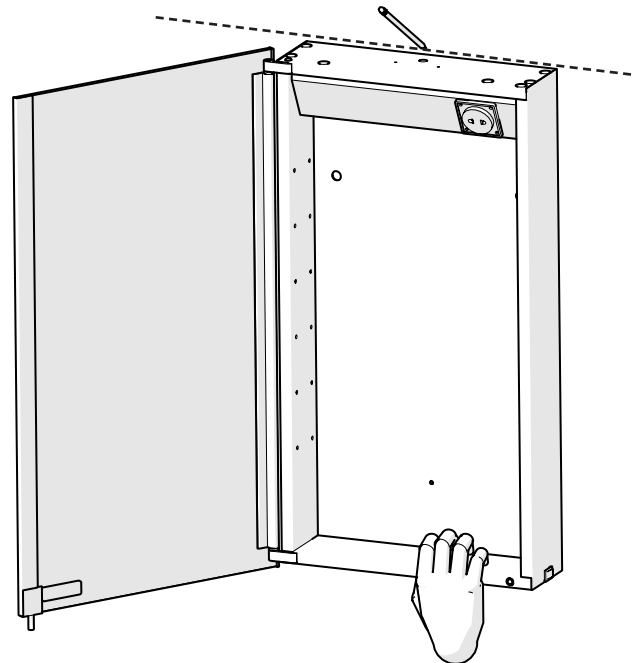

a x4

b x5

c x1

d x8

x16 for WC147469E only.

e x1

f x1

g x1

h x1

i x2

1.

This cabinet is rated IP44 and must only be installed with all electrical connections and components in the Outside Zone, shown below.

Ensure that the access to the domestic mains electrical supply is located behind the intended mounting position for the cabinet.

2.

4.

Croydex, Central Way, Andover, Hampshire, SP10 5AW, UK

+44 (0) 1264 365881

+44 (0) 1264 356437

info@croydex.co.uk

www.croydex.com

CAB 118 R03