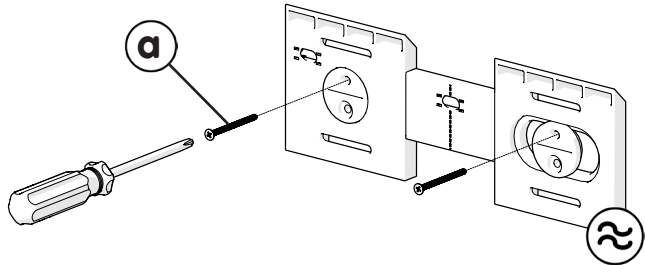

3.

4.

5.

6.

5.

Croydex, Central Way, Andover, Hampshire, SP10 5AW, UK

+44 (0) 1264 356437

www.croydex.com

+44 (0) 1264 365881

info@croydex.co.uk

CAB 118 R03