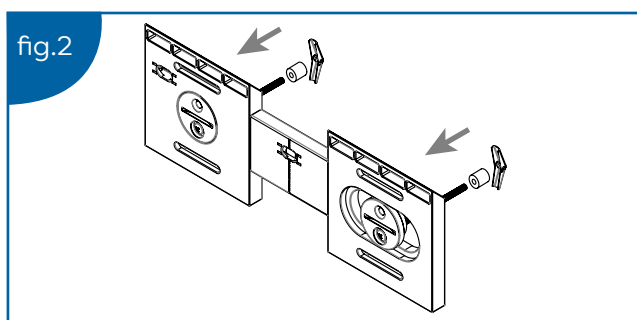

#### 1. WALL FIXING PACK

Not all screws are needed for installation. Only 2 screws are required for installation.

x2 wall screws    x2 wall plugs

#### 2. WALL FIXING PACK

Locking buttons included in the fixing pack are not required.

#### 3. TOGGLE BOLT INSTALLATION

During **Step 4 & 5**, if toggle bolts are used, follow the steps below:

i) Drill marked holes with an 11mm drill bit.

ii) Dismantle the toggle bolt. **(See Fig. 1)**

iii) Insert the threaded bolt through the Hang 'N' Lock cams and reattach the plugs and spring. **(See Fig. 2)**