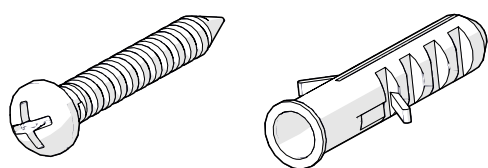

MM830021E

HENDERSON LED ILLUMINATED MIRROR

500 X 700 X 37MM

ADDENDUM TO FITTING INSTRUCTIONS

This addendum clarifies additional information for the installation of the Henderson LED Illuminated Mirror.

1. WALL FIXING PACK

Not all screws are needed for installation. Only 2 screws are required for installation.

x2 wall screws   x2 wall plugs