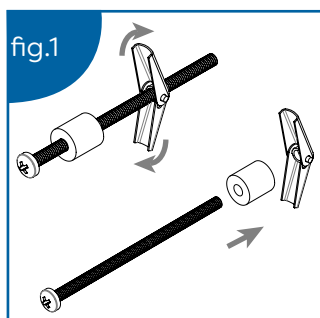

### ADDENDUM TO FITTING INSTRUCTIONS

This addendum clarifies additional information for the installation of the Henderson LED Illuminated Mirror.

#### 1. WALL FIXING PACK

Not all screws are needed for installation. Only 2 screws are required for installation.

x2 wall screws    x2 wall plugs

#### 3. TOGGLE BOLT INSTALLATION

During **Step 4 & 5**, if toggle bolts are used, follow the steps below:

i) Drill marked holes with an 11mm drill bit.

ii) Dismantle the toggle bolt. **(See Fig. 1)**

iii) Insert the threaded bolt through the Hang 'N' Lock cams and reattach the plugs and spring. **(See Fig. 2)**