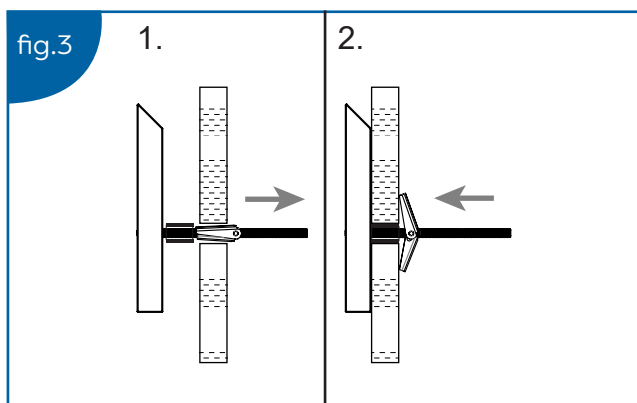

#### 3. TOGGLE BOLT INSTALLATION

During **Step 4 & 5**, if toggle bolts are used, follow the steps below:

i) Drill marked holes with an 11mm drill bit.

ii) Dismantle the toggle bolt. **(See Fig. 1)**

iii) Insert the threaded bolt through the Hang 'N' Lock cams and reattach the plugs and spring. **(See Fig. 2)**

iv) Push the spring loaded wall braces on the toggle bolts through the drilled holes and loosely secure the Hang 'N' Lock bracket to the wall. **(See Fig. 3)**

***\*Continue from STEP 6 on the main instruction leaflet\****

### 500 X 700 X 40MM