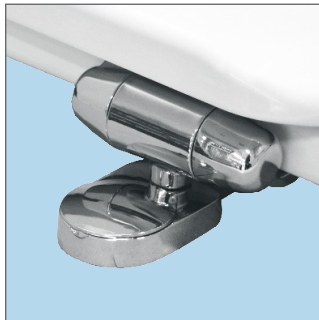

MICHIGAN SLOW CLOSE

5 0 1 7 C L 0 0 0

The Michigan Slow Close is designed for universal pans. The environmentally friendly American Innova® seat closes softly, preventing slamming and pinched fingers. The chrome-plated hinges provide a stylish accent for your bathroom and install from the top of your pan.

SEAT FEATURES

Slow Close - slowly and quietly closes to prevent slamming and pinched fingers

Environmentally Friendly - made with responsibly sourced woods and water-based paints

- Durable American Innova® moulded wood
- Adjustable chrome-plated top fix hinges
- Fits majority of manufacturers' universal shaped pans