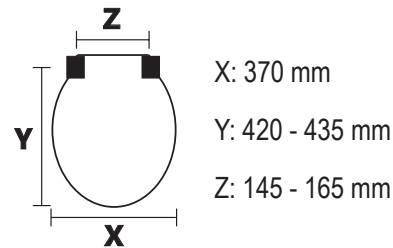

SEAT DIMENSIONS

- Individual Seat Weight: 3.1 kg
- 5 seats per master carton

Check out our full range of Bathroom Accessories

Bathroom Accessory Sets

Heated Towel Rails

Bathroom Extractor Fans

Bathroom Lighting