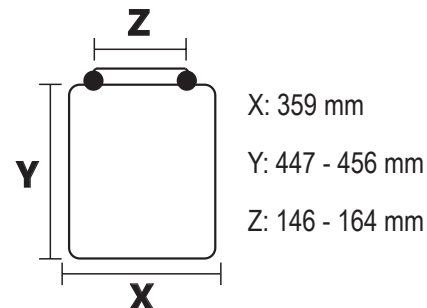

### WEIGHTS & DIMENSIONS

- Individual Seat Weight: 3.4 kg
- 5 seats per master carton