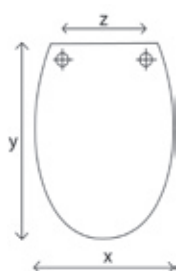

X: 37,1

Y: 42,5 - 44,2

Z: 13,5 - 16,5

3900TB000

barcode: 5012799460007

BEMIS