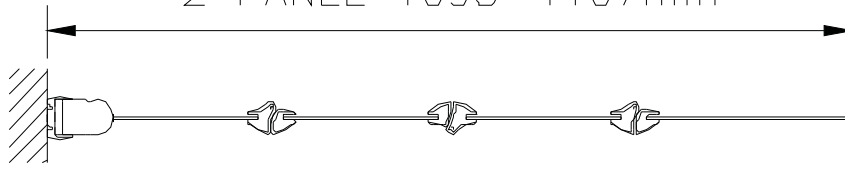

HEIGHT = 1400mm

4 PANEL 858-872mm
 5 PANEL 1052-1066mm
 2 PANEL 1093-1107mm

These screens are not suitable for corner baths as the panels do not rotate through 360 °

Frameless design - rounded end panel

Non handed - suitable for both left and right hand fitting

14mm screwed adjustment for out-of-true walls (Patent Application No. 0403656.2)

Clear, 1 piece lower seal

Magnetic seals between panels

Concealed fixings

Like all bathscreens, this model is suitable for low pressure showers only - not suitable for power