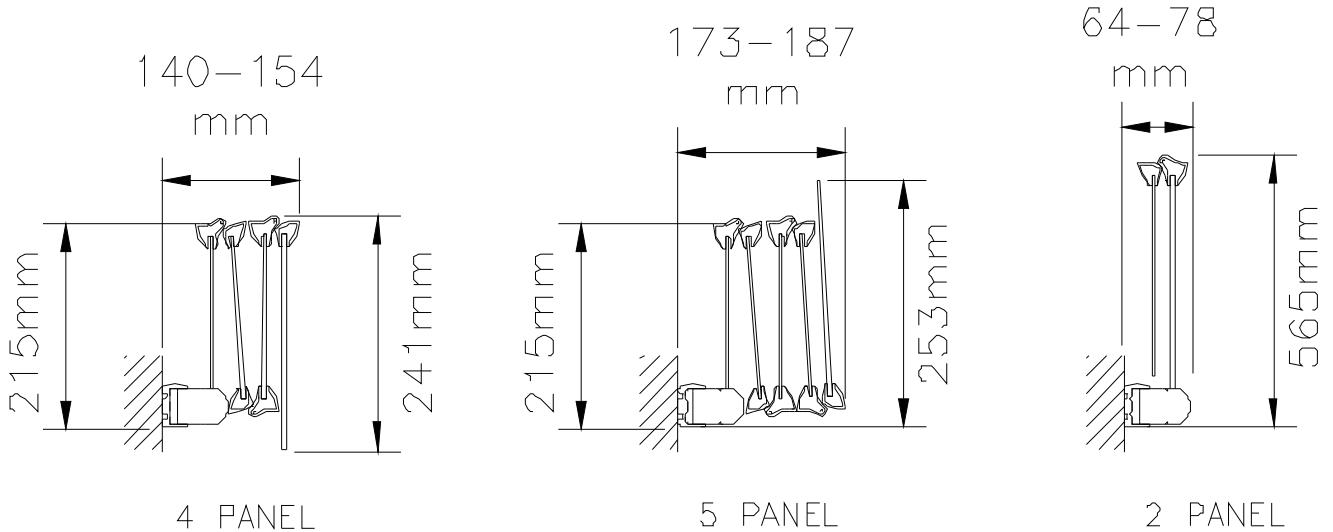

HEIGHT = 1400mm

4 PANEL 858-872mm
 5 PANEL 1052-1066mm
 2 PANEL 1093-1107mm

These screens are not suitable for corner baths as the panels do not rotate through 360 °

Frameless design - rounded end panel

Non handed - suitable for both left and right hand fitting

14mm screwed adjustment for out-of-true walls (Patent Application No. 0403656.2)

Clear, 1 piece lower seal

Magnetic seals between panels

Concealed fixings

Like all bathscreens, this model is suitable for low pressure showers only - not suitable for power

Not suitable for drop fronted baths

4mm thick, clear, unprinted glass. Toughened to BS6206 Class A

Aluminium alloy - extruded to BS EN 755-9

Silver - anodised to BS 1615

White - powder coated to BS 6496

Check out our full range of Shower Enclosures