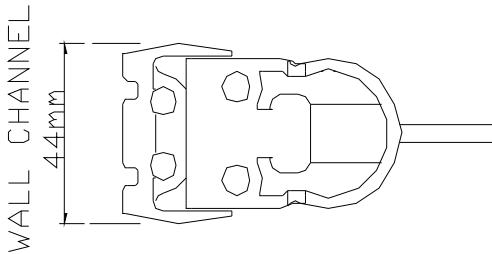

HEIGHT = 1400mm

4 PANEL 858-872mm
 5 PANEL 1052-1066mm
 2 PANEL 1093-1107mm

These screens are not suitable for corner baths as the panels do not rotate through 360 °

Frameless design - rounded end panel

Non handed - suitable for both left and right hand fitting

14mm screwed adjustment for out-of-true walls (Patent Application No. 0403656.2)

Clear, 1 piece lower seal

Magnetic seals between panels

Concealed fixings

Like all bathscreens, this model is suitable for low pressure showers only - not suitable for power

Not suitable for drop fronted baths

4mm thick, clear, unprinted glass. Toughened to BS6206 Class A

Aluminium alloy - extruded to BS EN 755-9

Silver - anodised to BS 1615

White - powder coated to BS 6496

Check out our full range of Shower Enclosures