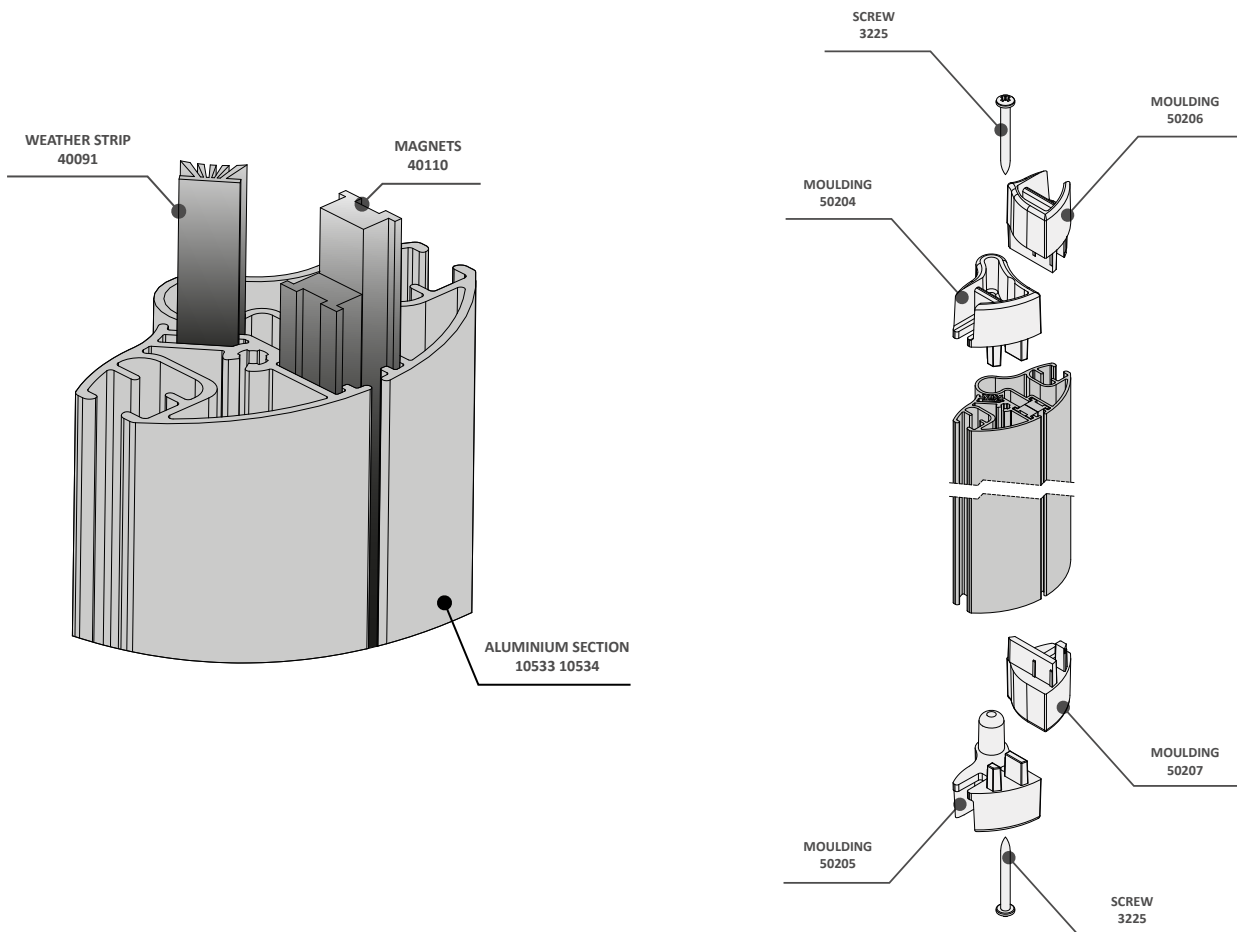

TECHNICAL DATA SHEET

BATHSCREENS

PRODUCT CODES

SFR80CUC
SFR55CUC
SFQ80CUC
SFS80CUC
SFR105CUC
SFR802CUC
SFQ105CUC
SFS105CUC
SCS15CUC
SFD4CUC
SFD5CUC

SFS, SFQ AND SFR BATHSCREENS

PRODUCT CODE	DESCRIPTION	WIDTH (A)	ADJUSTMENT	GLASS HEIGHT (B)	GLASS THICKNESS
SFR80CUC	CURVED SHOWER SCREEN	800	14 (248-263)	1400	5
SFR55CUC	COMPACT CURVED SHOWER SCREEN	550	14 (543-557)	1400	5
SFQ80CUC	SQUARE SHOWER SCREEN	800	14 (793-807)	1400	5
SFS80CUC	SAIL SHOWER SCREEN	800	14 (793-807)	1400	5

Fig A & B.

Instruction Leaflet: 71256 00

Screw Pack: 80286

4 & 5 PANEL FOLDING BATHSCREEN

PRODUCT CODE	DESCRIPTION	WIDTH OPEN	WIDTH CLOSED	ADJUSTMENT	GLASS HEIGHT (B)	GLASS THICKNESS
SFD4CUC	FOLDING 4 PANEL	865	245	14	1400	4
SFD5CUC	FOLDING 5 PANEL	1060	245	14	1400	4

All dimensions are in mm

FOLDING BATHTHSCREEN PARTS

Fig A.

Instruction Leaflet: 70895 00
Screw Pack: 80286

Fig B.

FOLDING BATHSCREEN PARTS

Fig C. FLIPPER SEAL

4 Panel 40109
5 Panel 40111

FOLDING BATHSCREEN DIMENSIONS

- All dimensions are in mm
- Glass 4mm thick

CUSTOMER CARELINE 01460 256080

www.coram.co.uk

technicalsupport@coram.co.uk

Coram Showers, Conquest Business Park
Cad Road, Ilton, Somerset, TA19 9EA