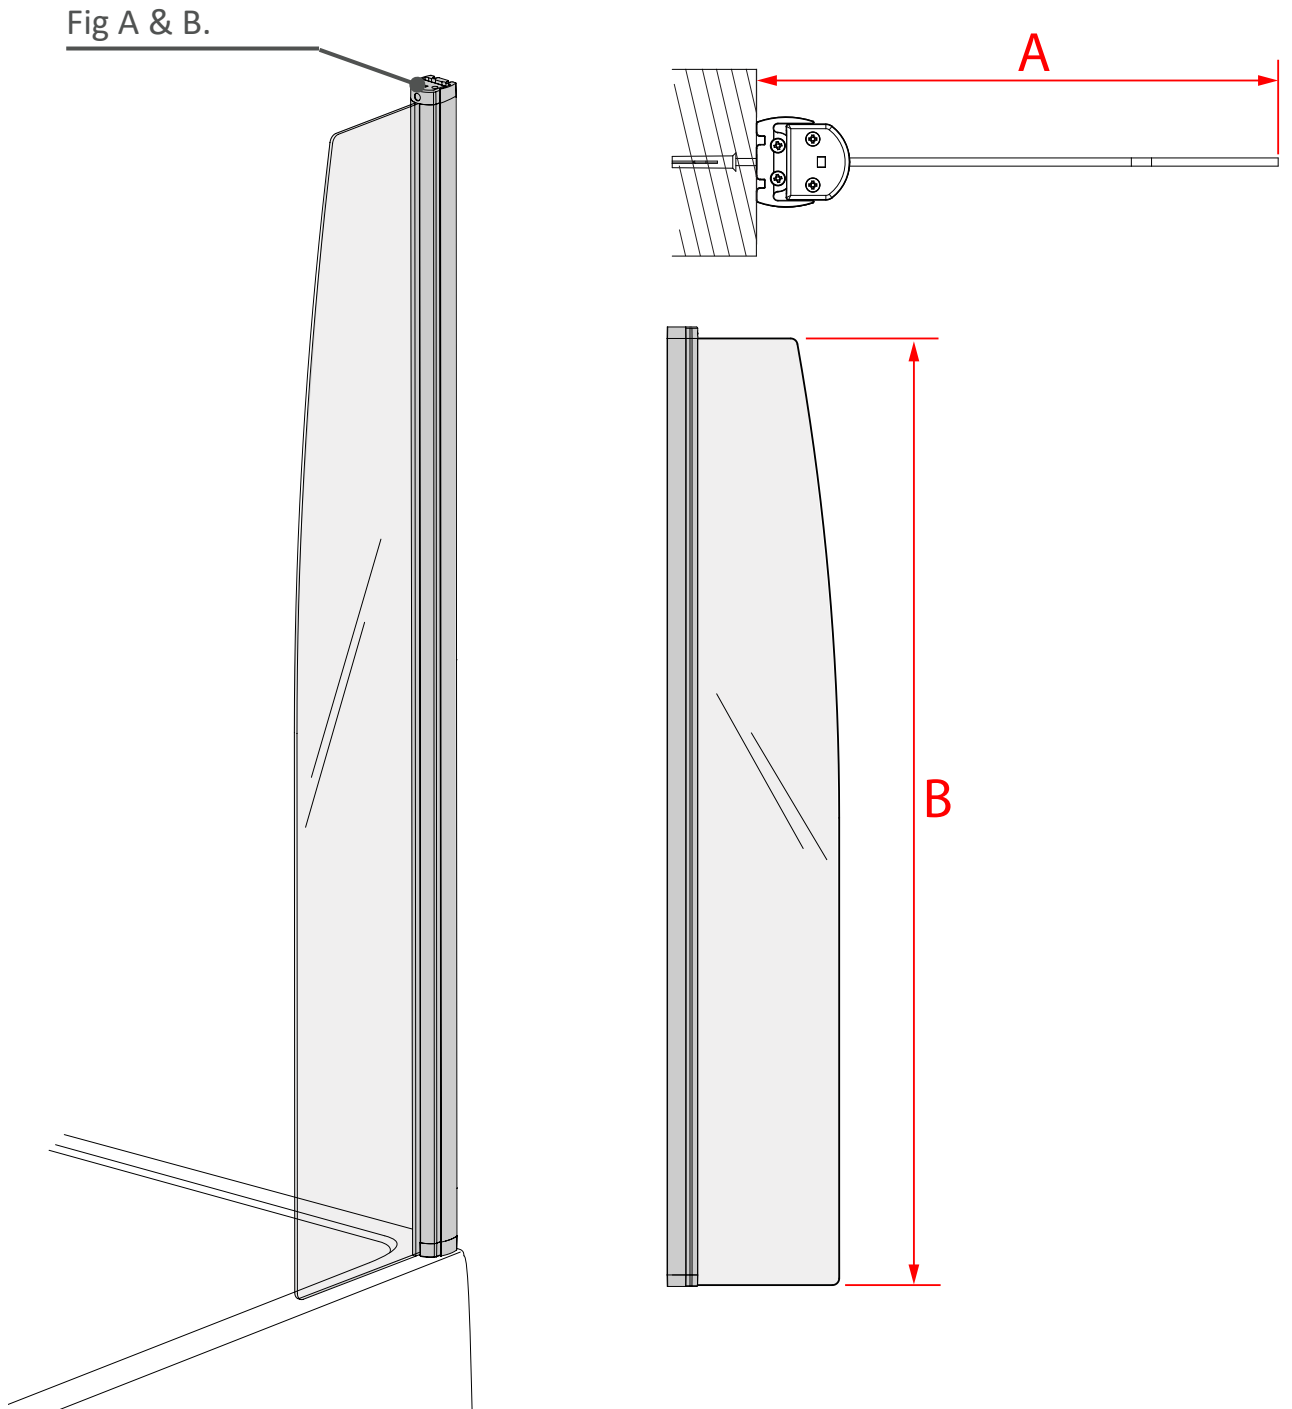

TECHNICAL DATA SHEET

BATHSCREENS

PRODUCT CODES

SFR80CUC
SFR55CUC
SFQ80CUC
SFS80CUC
SFR105CUC
SFR802CUC
SFQ105CUC
SFS105CUC
SCS15CUC
SFD4CUC
SFD5CUC

SFS, SFQ AND SFR BATHSCREENS

PRODUCT CODE	DESCRIPTION	WIDTH (A)	ADJUSTMENT	GLASS HEIGHT (B)	GLASS THICKNESS
SFR80CUC	CURVED SHOWER SCREEN	800	14 (248-263)	1400	5
SFR55CUC	COMPACT CURVED SHOWER SCREEN	550	14 (543-557)	1400	5
SFQ80CUC	SQUARE SHOWER SCREEN	800	14 (793-807)	1400	5
SFS80CUC	SAIL SHOWER SCREEN	800	14 (793-807)	1400	5

BATHSCREEN WITH PANEL SFR, SFQ, SFS

PRODUCT CODE	DESCRIPTION	WIDTH (A)	ADJUSTMENT	GLASS HEIGHT (B)	GLASS THICKNESS
SFR80CUC	CURVED WITH PANEL	1050	28 (1036-1064)	1400	5
SFR802CUC	COMPACT CURVED WITH PANEL	800	28 (786-814)	1400	5
SFQ105CUC	SQUARE WITH PANEL	1050	28 (1036-1064)	1400	5
SFS105CUC	SAIL WITH PANEL CHROME	1050	28 (1036-1064)	1400	5

All dimensions are in mm.

BATHSCREEN WITH PANEL DETAILS & DIMENSIONS

Instruction Leaflet: 71263 00
Screw Pack: 80442

Fig A.

Fig B.

Fig C.

BATHSCREEN WITH PANEL PIVOTING DIMENSIONS

BATHSCREEN BASKET

SHOWER CURTAIN SCREEN

PRODUCT CODE	DESCRIPTION	WIDTH (A)	ADJUSTMENT	GLASS HEIGHT (B)	GLASS THICKNESS
SCS15CUC	SHOWER CURTAIN SCREEN	250	14 (248-262)	1400	4

All dimensions are in mm

SHOWER CURTAIN SCREEN PARTS