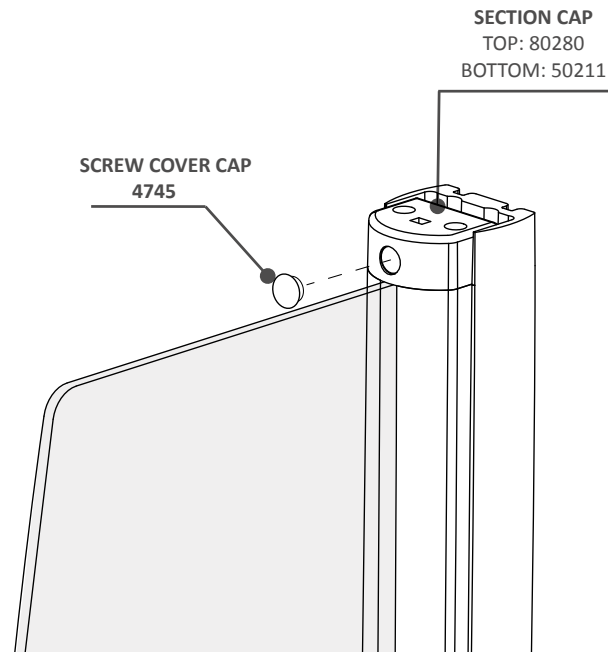

All dimensions are in mm.

BATHSCREEN WITH PANEL DETAILS & DIMENSIONS

Instruction Leaflet: 71263 00
Screw Pack: 80442

Fig A.

Fig B.

Fig C.

BATHSCREEN WITH PANEL PIVOTING DIMENSIONS

BATHSCREEN BASKET

SHOWER CURTAIN SCREEN

PRODUCT CODE	DESCRIPTION	WIDTH (A)	ADJUSTMENT	GLASS HEIGHT (B)	GLASS THICKNESS
SCS15CUC	SHOWER CURTAIN SCREEN	250	14 (248-262)	1400	4

All dimensions are in mm

SHOWER CURTAIN SCREEN PARTS

Fig A & B.

Instruction Leaflet: 71256 00

Screw Pack: 80286

4 & 5 PANEL FOLDING BATHSCREEN

PRODUCT CODE	DESCRIPTION	WIDTH OPEN	WIDTH CLOSED	ADJUSTMENT	GLASS HEIGHT (B)	GLASS THICKNESS
SFD4CUC	FOLDING 4 PANEL	865	245	14	1400	4
SFD5CUC	FOLDING 5 PANEL	1060	245	14	1400	4