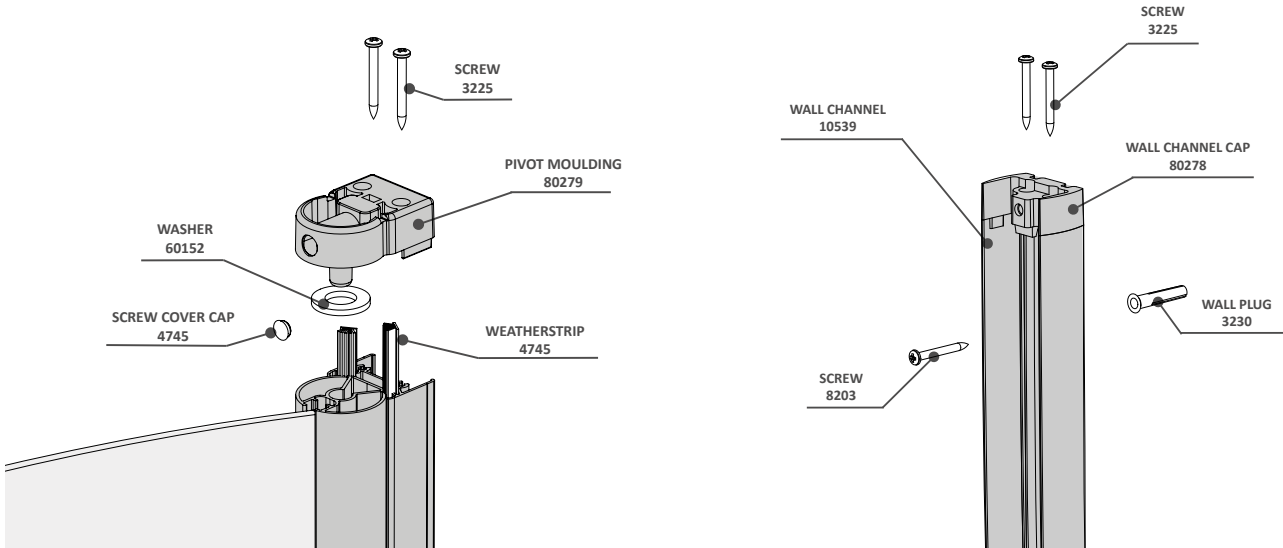

All dimensions are in mm

FOLDING BATHTHSCREEN PARTS

Fig A.

Instruction Leaflet: 70895 00
Screw Pack: 80286

Fig B.

FOLDING BATHSCREEN PARTS

Fig C. FLIPPER SEAL

4 Panel 40109
5 Panel 40111