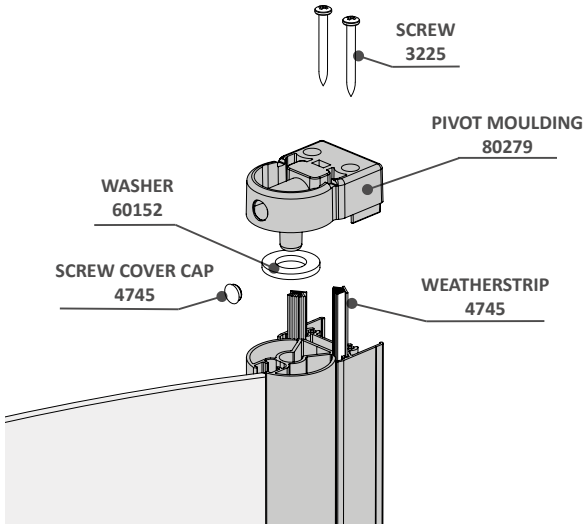

All dimensions are in mm.

BATHSCREEN WITH PANEL DETAILS & DIMENSIONS

Instruction Leaflet: 71263 00
Screw Pack: 80442

Fig A.

Fig B.

Fig C.

BATHSCREEN WITH PANEL PIVOTING DIMENSIONS

BATHSCREEN BASKET

SHOWER CURTAIN SCREEN

PRODUCT CODE	DESCRIPTION	WIDTH (A)	ADJUSTMENT	GLASS HEIGHT (B)	GLASS THICKNESS
SCS15CUC	SHOWER CURTAIN SCREEN	250	14 (248-262)	1400	4

All dimensions are in mm

SHOWER CURTAIN SCREEN PARTS