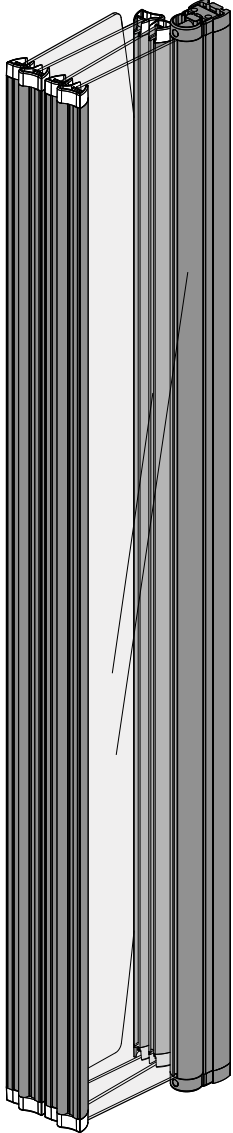

TECHNICAL DATA SHEET

BATHSCREENS

PRODUCT CODES

SFR80CUC
SFR55CUC
SFQ80CUC
SFS80CUC
SFR105CUC
SFR802CUC
SFQ105CUC
SFS105CUC
SCS15CUC
SFD4CUC
SFD5CUC

SFS, SFQ AND SFR BATHSCREENS

PRODUCT CODE	DESCRIPTION	WIDTH (A)	ADJUSTMENT	GLASS HEIGHT (B)	GLASS THICKNESS
SFR80CUC	CURVED SHOWER SCREEN	800	14 (248-263)	1400	5
SFR55CUC	COMPACT CURVED SHOWER SCREEN	550	14 (543-557)	1400	5
SFQ80CUC	SQUARE SHOWER SCREEN	800	14 (793-807)	1400	5
SFS80CUC	SAIL SHOWER SCREEN	800	14 (793-807)	1400	5

BATHSCREEN WITH PANEL SFR, SFQ, SFS

PRODUCT CODE	DESCRIPTION	WIDTH (A)	ADJUSTMENT	GLASS HEIGHT (B)	GLASS THICKNESS
SFR80CUC	CURVED WITH PANEL	1050	28 (1036-1064)	1400	5
SFR802CUC	COMPACT CURVED WITH PANEL	800	28 (786-814)	1400	5
SFQ105CUC	SQUARE WITH PANEL	1050	28 (1036-1064)	1400	5
SFS105CUC	SAIL WITH PANEL CHROME	1050	28 (1036-1064)	1400	5

SHOWER CURTAIN SCREEN

PRODUCT CODE	DESCRIPTION	WIDTH (A)	ADJUSTMENT	GLASS HEIGHT (B)	GLASS THICKNESS
SCS15CUC	SHOWER CURTAIN SCREEN	250	14 (248-262)	1400	4

All dimensions are in mm

SHOWER CURTAIN SCREEN PARTS

All dimensions are in mm

FOLDING BATHTHSCREEN PARTS

Fig A.

Instruction Leaflet: 70895 00
Screw Pack: 80286

Fig B.

FOLDING BATHSCREEN PARTS

Fig C. FLIPPER SEAL

4 Panel 40109
5 Panel 40111