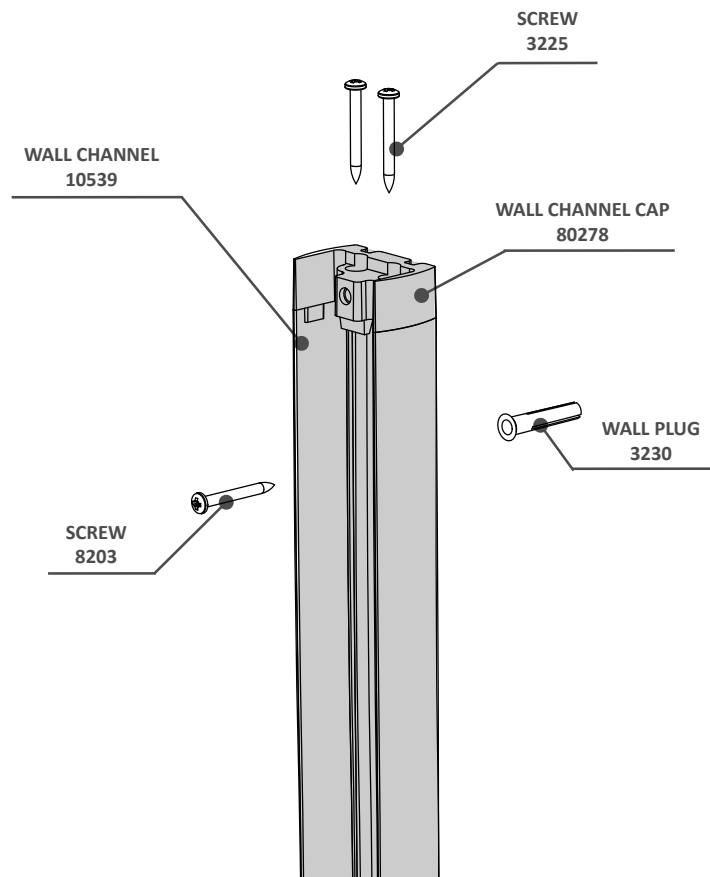

TECHNICAL DATA SHEET

BATHSCREENS

PRODUCT CODES

SFR80CUC
SFR55CUC
SFQ80CUC
SFS80CUC
SFR105CUC
SFR802CUC
SFQ105CUC
SFS105CUC
SCS15CUC
SFD4CUC
SFD5CUC

SFS, SFQ AND SFR BATHSCREENS

PRODUCT CODE	DESCRIPTION	WIDTH (A)	ADJUSTMENT	GLASS HEIGHT (B)	GLASS THICKNESS
SFR80CUC	CURVED SHOWER SCREEN	800	14 (248-263)	1400	5
SFR55CUC	COMPACT CURVED SHOWER SCREEN	550	14 (543-557)	1400	5
SFQ80CUC	SQUARE SHOWER SCREEN	800	14 (793-807)	1400	5
SFS80CUC	SAIL SHOWER SCREEN	800	14 (793-807)	1400	5

All dimensions are in mm.

BATHSCREEN WITH PANEL DETAILS & DIMENSIONS

Instruction Leaflet: 71263 00
Screw Pack: 80442

Fig A.

Fig B.

Fig C.

BATHSCREEN WITH PANEL PIVOTING DIMENSIONS

BATHSCREEN BASKET

SHOWER CURTAIN SCREEN

PRODUCT CODE	DESCRIPTION	WIDTH (A)	ADJUSTMENT	GLASS HEIGHT (B)	GLASS THICKNESS
SCS15CUC	SHOWER CURTAIN SCREEN	250	14 (248-262)	1400	4

All dimensions are in mm

SHOWER CURTAIN SCREEN PARTS