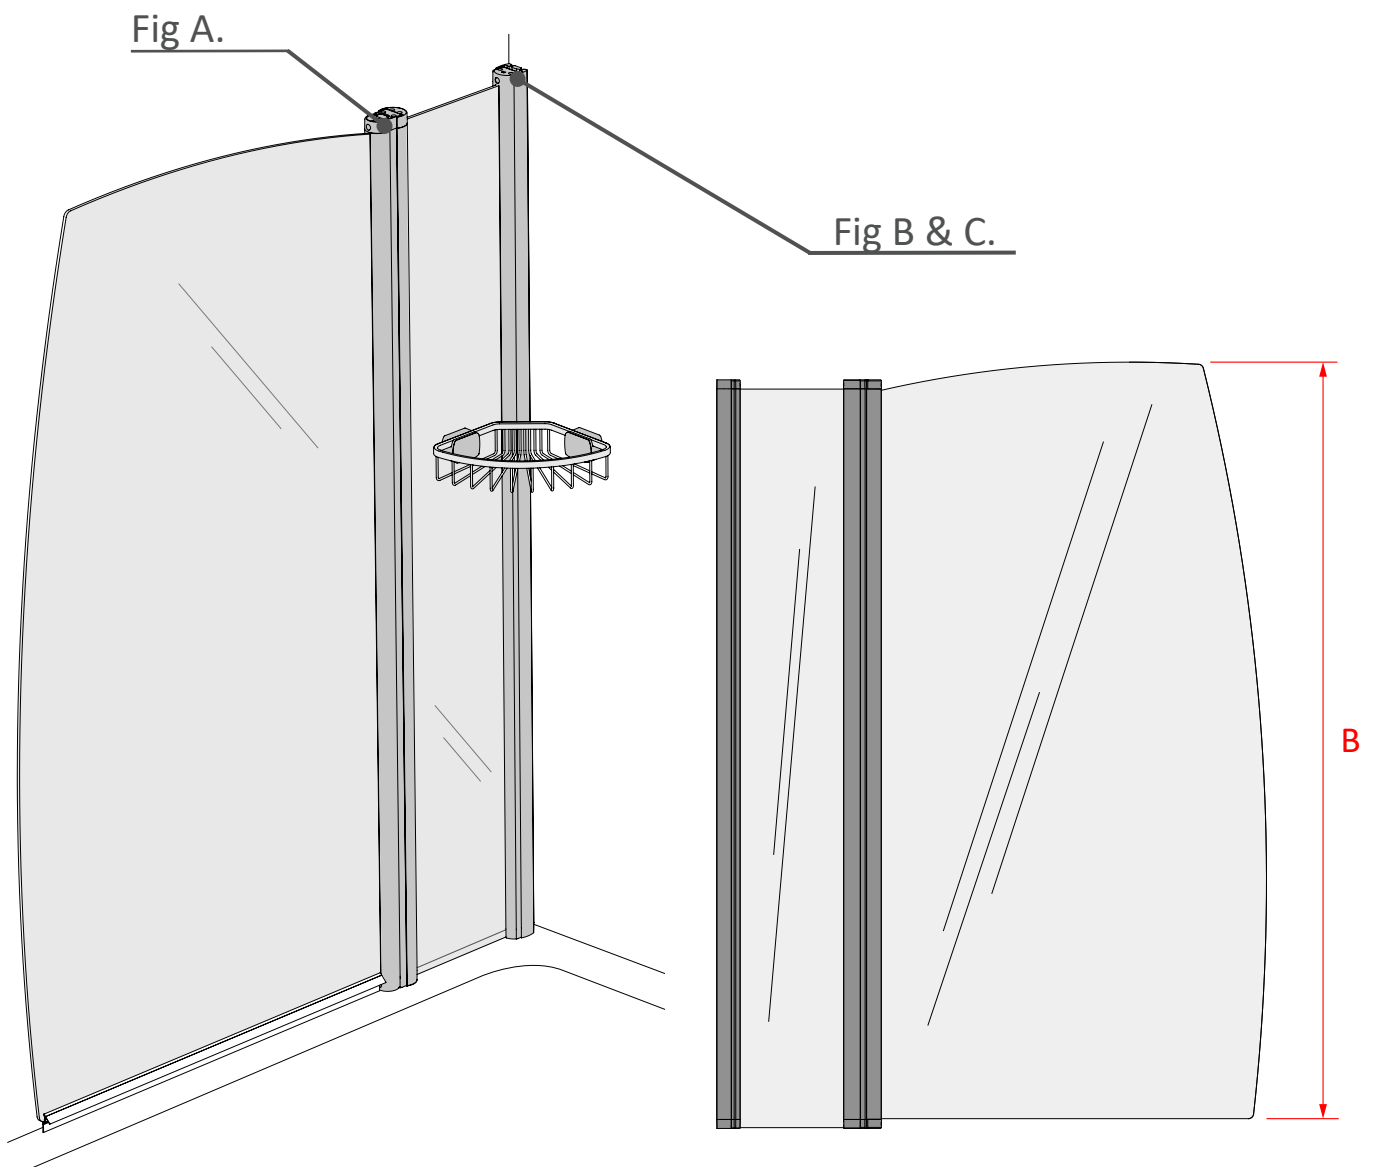

BATHSCREEN WITH PANEL SFR, SFQ, SFS

PRODUCT CODE	DESCRIPTION	WIDTH (A)	ADJUSTMENT	GLASS HEIGHT (B)	GLASS THICKNESS
SFR80CUC	CURVED WITH PANEL	1050	28 (1036-1064)	1400	5
SFR802CUC	COMPACT CURVED WITH PANEL	800	28 (786-814)	1400	5
SFQ105CUC	SQUARE WITH PANEL	1050	28 (1036-1064)	1400	5
SFS105CUC	SAIL WITH PANEL CHROME	1050	28 (1036-1064)	1400	5

All dimensions are in mm.