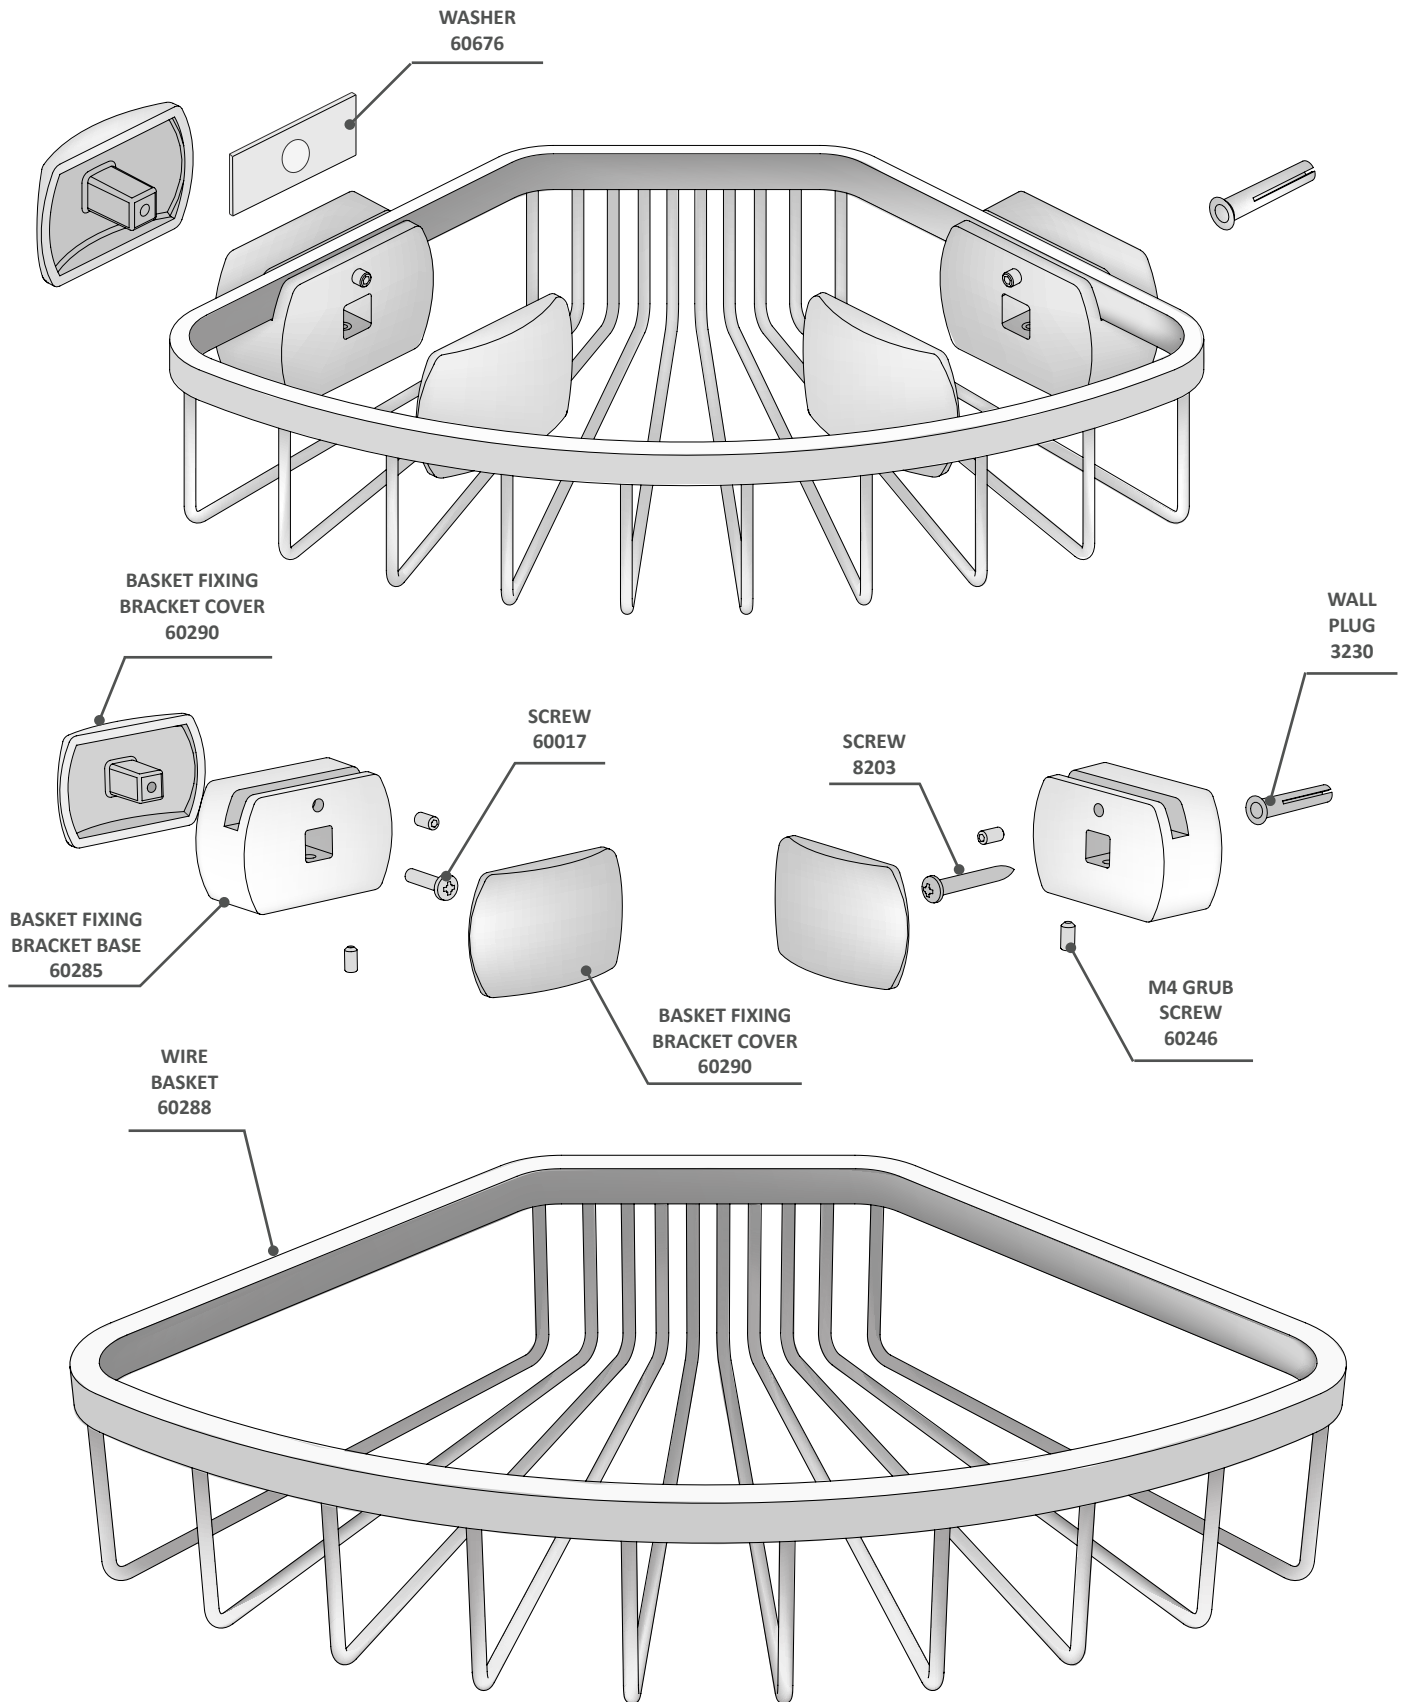

TECHNICAL DATA SHEET

BATHSCREENS

PRODUCT CODES

SFR80CUC
SFR55CUC
SFQ80CUC
SFS80CUC
SFR105CUC
SFR802CUC
SFQ105CUC
SFS105CUC
SCS15CUC
SFD4CUC
SFD5CUC

SFS, SFQ AND SFR BATHSCREENS

PRODUCT CODE	DESCRIPTION	WIDTH (A)	ADJUSTMENT	GLASS HEIGHT (B)	GLASS THICKNESS
SFR80CUC	CURVED SHOWER SCREEN	800	14 (248-263)	1400	5
SFR55CUC	COMPACT CURVED SHOWER SCREEN	550	14 (543-557)	1400	5
SFQ80CUC	SQUARE SHOWER SCREEN	800	14 (793-807)	1400	5
SFS80CUC	SAIL SHOWER SCREEN	800	14 (793-807)	1400	5

BATHSCREEN WITH PANEL SFR, SFQ, SFS

PRODUCT CODE	DESCRIPTION	WIDTH (A)	ADJUSTMENT	GLASS HEIGHT (B)	GLASS THICKNESS
SFR80CUC	CURVED WITH PANEL	1050	28 (1036-1064)	1400	5
SFR802CUC	COMPACT CURVED WITH PANEL	800	28 (786-814)	1400	5
SFQ105CUC	SQUARE WITH PANEL	1050	28 (1036-1064)	1400	5
SFS105CUC	SAIL WITH PANEL CHROME	1050	28 (1036-1064)	1400	5

All dimensions are in mm.

BATHSCREEN WITH PANEL DETAILS & DIMENSIONS

Instruction Leaflet: 71263 00
Screw Pack: 80442

Fig A.

Fig B.

Fig C.

BATHSCREEN WITH PANEL PIVOTING DIMENSIONS

BATHSCREEN BASKET

SHOWER CURTAIN SCREEN

PRODUCT CODE	DESCRIPTION	WIDTH (A)	ADJUSTMENT	GLASS HEIGHT (B)	GLASS THICKNESS
SCS15CUC	SHOWER CURTAIN SCREEN	250	14 (248-262)	1400	4

All dimensions are in mm

SHOWER CURTAIN SCREEN PARTS