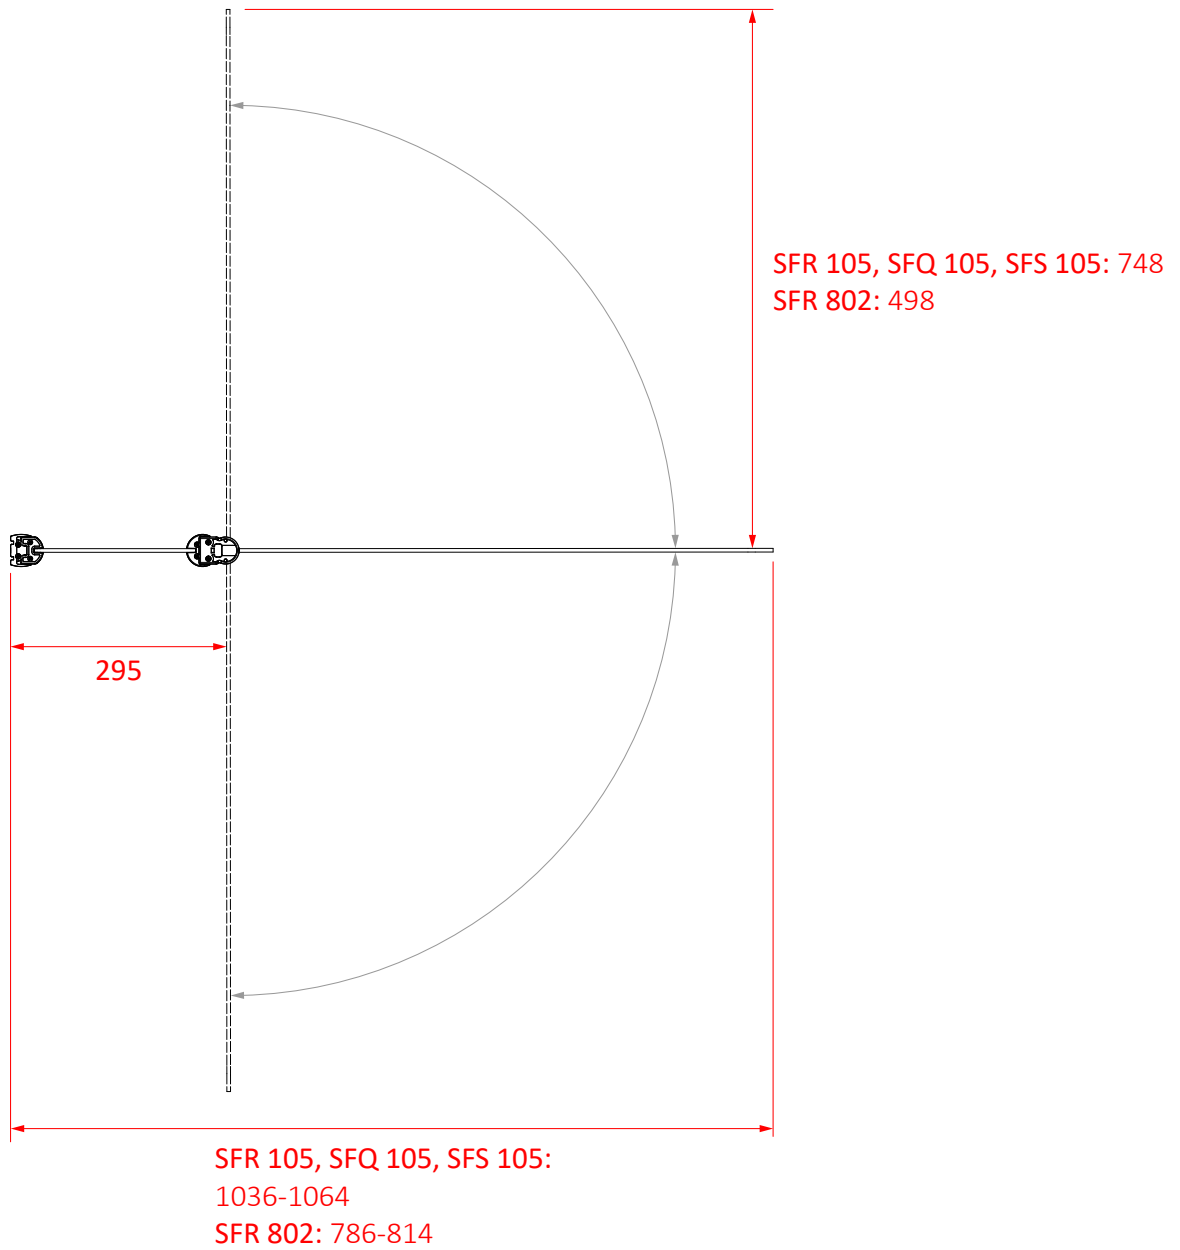

TECHNICAL DATA SHEET

BATHSCREENS

PRODUCT CODES

SFR80CUC
SFR55CUC
SFQ80CUC
SFS80CUC
SFR105CUC
SFR802CUC
SFQ105CUC
SFS105CUC
SCS15CUC
SFD4CUC
SFD5CUC

SFS, SFQ AND SFR BATHSCREENS

PRODUCT CODE	DESCRIPTION	WIDTH (A)	ADJUSTMENT	GLASS HEIGHT (B)	GLASS THICKNESS
SFR80CUC	CURVED SHOWER SCREEN	800	14 (248-263)	1400	5
SFR55CUC	COMPACT CURVED SHOWER SCREEN	550	14 (543-557)	1400	5
SFQ80CUC	SQUARE SHOWER SCREEN	800	14 (793-807)	1400	5
SFS80CUC	SAIL SHOWER SCREEN	800	14 (793-807)	1400	5

BATHSCREEN WITH PANEL SFR, SFQ, SFS

PRODUCT CODE	DESCRIPTION	WIDTH (A)	ADJUSTMENT	GLASS HEIGHT (B)	GLASS THICKNESS
SFR80CUC	CURVED WITH PANEL	1050	28 (1036-1064)	1400	5
SFR802CUC	COMPACT CURVED WITH PANEL	800	28 (786-814)	1400	5
SFQ105CUC	SQUARE WITH PANEL	1050	28 (1036-1064)	1400	5
SFS105CUC	SAIL WITH PANEL CHROME	1050	28 (1036-1064)	1400	5

All dimensions are in mm.

BATHSCREEN WITH PANEL DETAILS & DIMENSIONS

Instruction Leaflet: 71263 00
Screw Pack: 80442

Fig A.

Fig B.

Fig C.

BATHSCREEN WITH PANEL PIVOTING DIMENSIONS

BATHSCREEN BASKET

SHOWER CURTAIN SCREEN

PRODUCT CODE	DESCRIPTION	WIDTH (A)	ADJUSTMENT	GLASS HEIGHT (B)	GLASS THICKNESS
SCS15CUC	SHOWER CURTAIN SCREEN	250	14 (248-262)	1400	4

All dimensions are in mm

SHOWER CURTAIN SCREEN PARTS