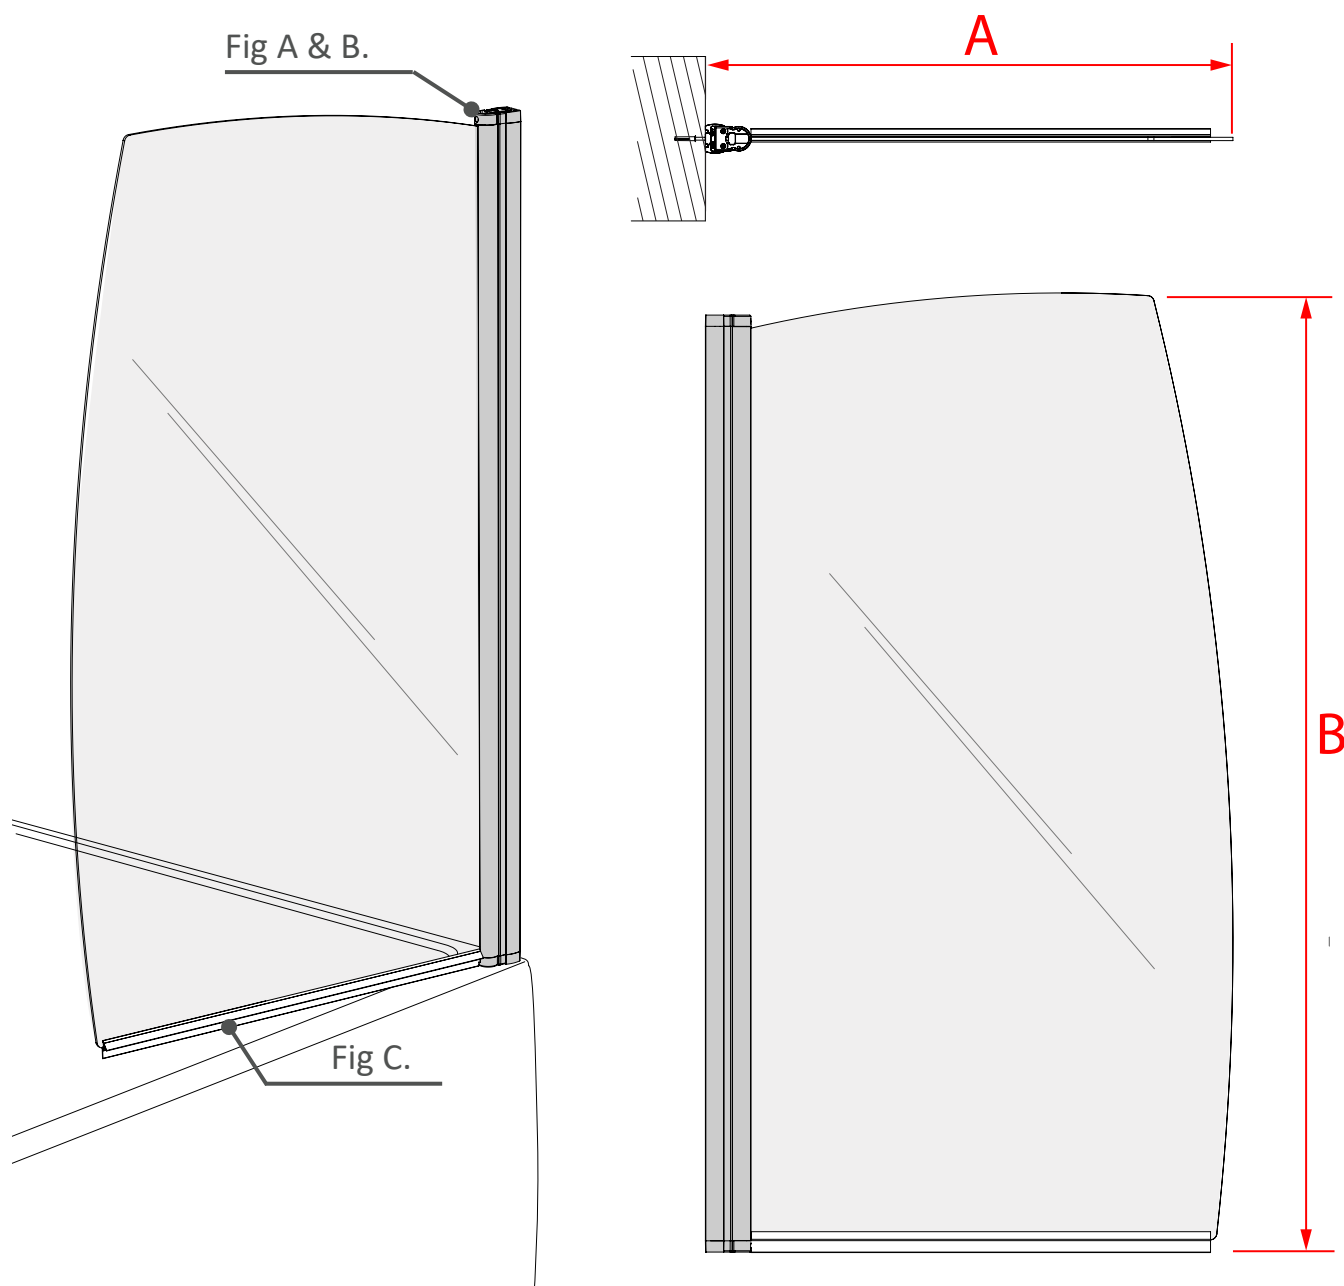

TECHNICAL DATA SHEET

BATHSCREENS

PRODUCT CODES

SFR80CUC
SFR55CUC
SFQ80CUC
SFS80CUC
SFR105CUC
SFR802CUC
SFQ105CUC
SFS105CUC
SCS15CUC
SFD4CUC
SFD5CUC

SFS, SFQ AND SFR BATHSCREENS

PRODUCT CODE	DESCRIPTION	WIDTH (A)	ADJUSTMENT	GLASS HEIGHT (B)	GLASS THICKNESS
SFR80CUC	CURVED SHOWER SCREEN	800	14 (248-263)	1400	5
SFR55CUC	COMPACT CURVED SHOWER SCREEN	550	14 (543-557)	1400	5
SFQ80CUC	SQUARE SHOWER SCREEN	800	14 (793-807)	1400	5
SFS80CUC	SAIL SHOWER SCREEN	800	14 (793-807)	1400	5

All dimensions are in mm.

SFS, SFQ AND SFR BATHSCREENS PARTS

Instruction Leaflet: 71256 00
Screw Pack: 80286

Fig A.

Fig C.

FLIPPER SEAL
(DEFLECTOR FACES INWARDS)
SFR/SFQ 40149
SFS 40150
SFR55 40151

Fig B.

BATHSCREEN PIVOTING DIMENSIONS

BATHSCREEN WITH PANEL SFR, SFQ, SFS

PRODUCT CODE	DESCRIPTION	WIDTH (A)	ADJUSTMENT	GLASS HEIGHT (B)	GLASS THICKNESS
SFR80CUC	CURVED WITH PANEL	1050	28 (1036-1064)	1400	5
SFR802CUC	COMPACT CURVED WITH PANEL	800	28 (786-814)	1400	5
SFQ105CUC	SQUARE WITH PANEL	1050	28 (1036-1064)	1400	5
SFS105CUC	SAIL WITH PANEL CHROME	1050	28 (1036-1064)	1400	5

SHOWER CURTAIN SCREEN

PRODUCT CODE	DESCRIPTION	WIDTH (A)	ADJUSTMENT	GLASS HEIGHT (B)	GLASS THICKNESS
SCS15CUC	SHOWER CURTAIN SCREEN	250	14 (248-262)	1400	4

All dimensions are in mm

SHOWER CURTAIN SCREEN PARTS