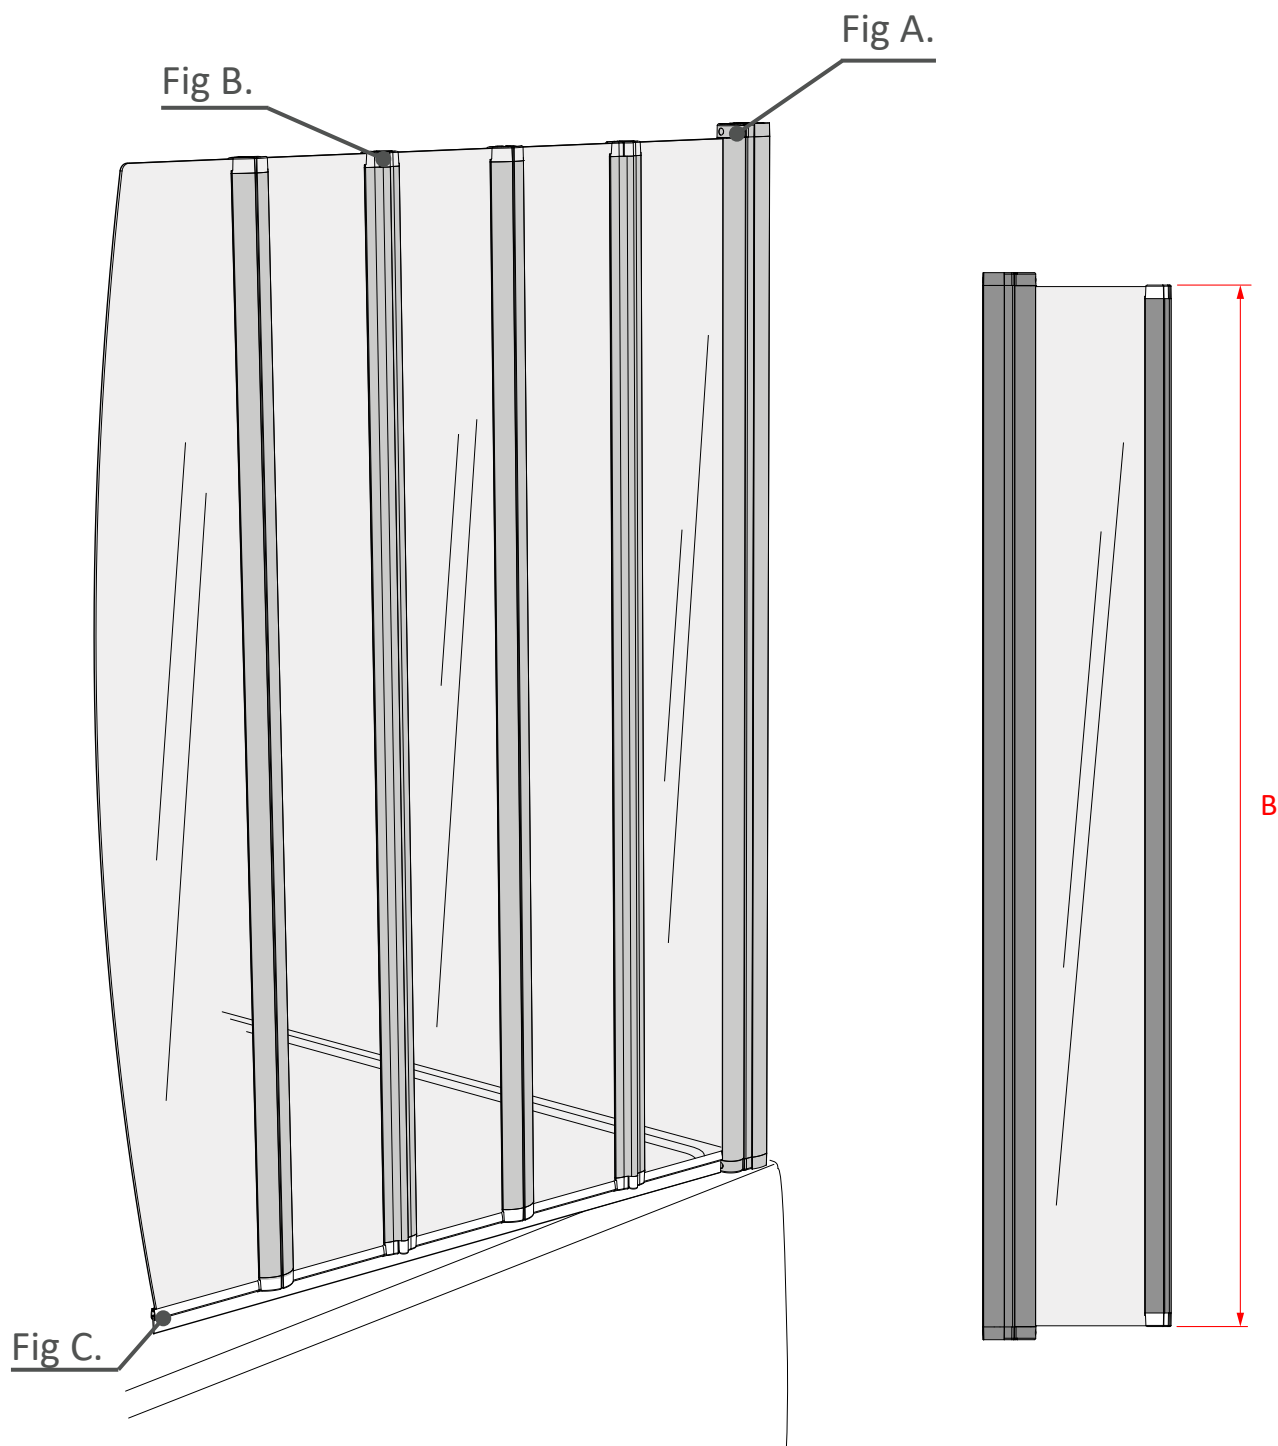

TECHNICAL DATA SHEET

BATHSCREENS

PRODUCT CODES

SFR80CUC
SFR55CUC
SFQ80CUC
SFS80CUC
SFR105CUC
SFR802CUC
SFQ105CUC
SFS105CUC
SCS15CUC
SFD4CUC
SFD5CUC

SFS, SFQ AND SFR BATHSCREENS

PRODUCT CODE	DESCRIPTION	WIDTH (A)	ADJUSTMENT	GLASS HEIGHT (B)	GLASS THICKNESS
SFR80CUC	CURVED SHOWER SCREEN	800	14 (248-263)	1400	5
SFR55CUC	COMPACT CURVED SHOWER SCREEN	550	14 (543-557)	1400	5
SFQ80CUC	SQUARE SHOWER SCREEN	800	14 (793-807)	1400	5
SFS80CUC	SAIL SHOWER SCREEN	800	14 (793-807)	1400	5

SHOWER CURTAIN SCREEN

PRODUCT CODE	DESCRIPTION	WIDTH (A)	ADJUSTMENT	GLASS HEIGHT (B)	GLASS THICKNESS
SCS15CUC	SHOWER CURTAIN SCREEN	250	14 (248-262)	1400	4

All dimensions are in mm

SHOWER CURTAIN SCREEN PARTS

Fig A & B.

Instruction Leaflet: 71256 00

Screw Pack: 80286

4 & 5 PANEL FOLDING BATHSCREEN

PRODUCT CODE	DESCRIPTION	WIDTH OPEN	WIDTH CLOSED	ADJUSTMENT	GLASS HEIGHT (B)	GLASS THICKNESS
SFD4CUC	FOLDING 4 PANEL	865	245	14	1400	4
SFD5CUC	FOLDING 5 PANEL	1060	245	14	1400	4

All dimensions are in mm

FOLDING BATHTHSCREEN PARTS

Fig A.

Instruction Leaflet: 70895 00
Screw Pack: 80286

Fig B.

FOLDING BATHSCREEN PARTS

Fig C. FLIPPER SEAL

4 Panel 40109
5 Panel 40111