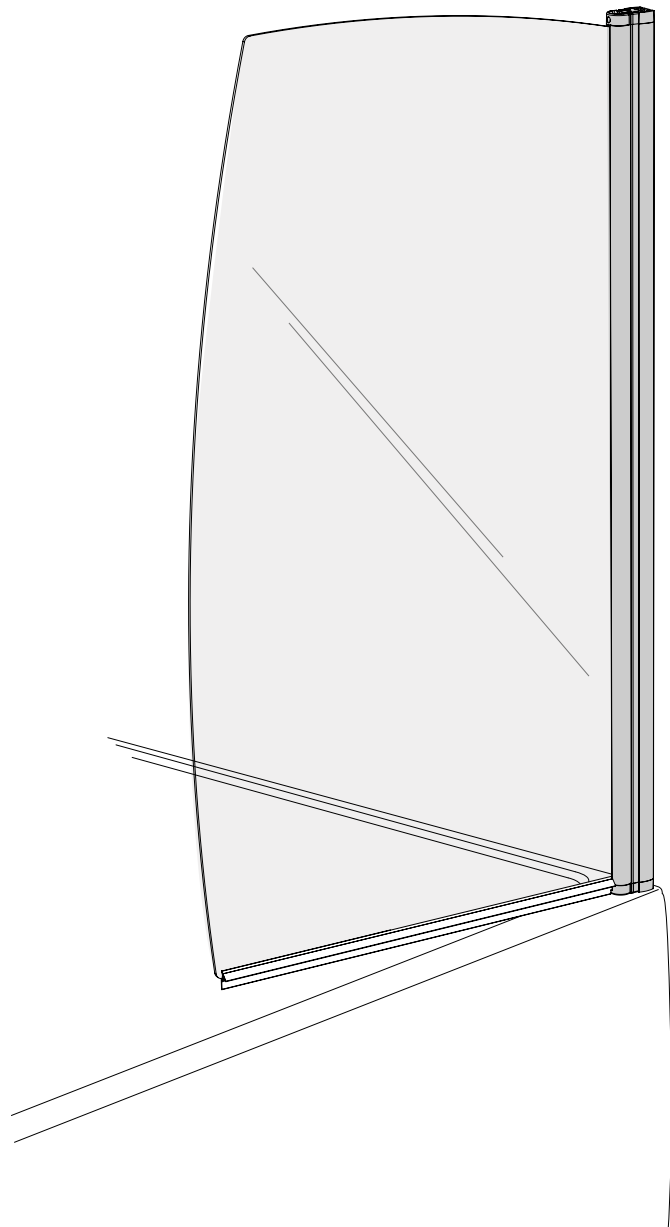

TECHNICAL DATA SHEET

BATHSCREENS

PRODUCT CODES

SFR80CUC
SFR55CUC
SFQ80CUC
SFS80CUC
SFR105CUC
SFR802CUC
SFQ105CUC
SFS105CUC
SCS15CUC
SFD4CUC
SFD5CUC

SFS, SFQ AND SFR BATHSCREENS

PRODUCT CODE	DESCRIPTION	WIDTH (A)	ADJUSTMENT	GLASS HEIGHT (B)	GLASS THICKNESS
SFR80CUC	CURVED SHOWER SCREEN	800	14 (248-263)	1400	5
SFR55CUC	COMPACT CURVED SHOWER SCREEN	550	14 (543-557)	1400	5
SFQ80CUC	SQUARE SHOWER SCREEN	800	14 (793-807)	1400	5
SFS80CUC	SAIL SHOWER SCREEN	800	14 (793-807)	1400	5

All dimensions are in mm.

SFS, SFQ AND SFR BATHSCREENS PARTS

Instruction Leaflet: 71256 00
Screw Pack: 80286

Fig A.

Fig C.

FLIPPER SEAL
(DEFLECTOR FACES INWARDS)
SFR/SFQ 40149
SFS 40150
SFR55 40151

Fig B.

BATHSCREEN PIVOTING DIMENSIONS

BATHSCREEN WITH PANEL SFR, SFQ, SFS

PRODUCT CODE	DESCRIPTION	WIDTH (A)	ADJUSTMENT	GLASS HEIGHT (B)	GLASS THICKNESS
SFR80CUC	CURVED WITH PANEL	1050	28 (1036-1064)	1400	5
SFR802CUC	COMPACT CURVED WITH PANEL	800	28 (786-814)	1400	5
SFQ105CUC	SQUARE WITH PANEL	1050	28 (1036-1064)	1400	5
SFS105CUC	SAIL WITH PANEL CHROME	1050	28 (1036-1064)	1400	5

SHOWER CURTAIN SCREEN

PRODUCT CODE	DESCRIPTION	WIDTH (A)	ADJUSTMENT	GLASS HEIGHT (B)	GLASS THICKNESS
SCS15CUC	SHOWER CURTAIN SCREEN	250	14 (248-262)	1400	4

All dimensions are in mm

SHOWER CURTAIN SCREEN PARTS