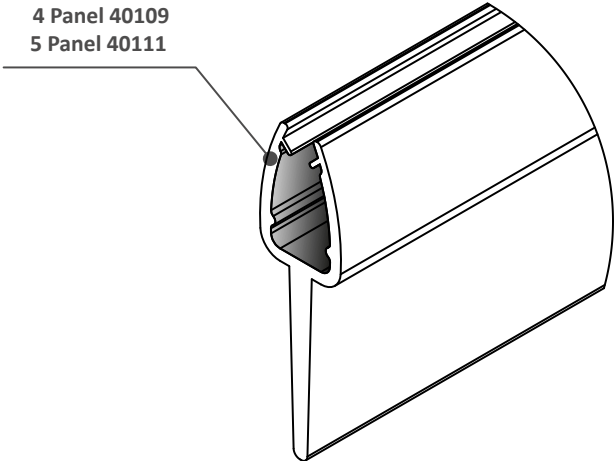

SHOWER CURTAIN SCREEN

PRODUCT CODE	DESCRIPTION	WIDTH (A)	ADJUSTMENT	GLASS HEIGHT (B)	GLASS THICKNESS
SCS15CUC	SHOWER CURTAIN SCREEN	250	14 (248-262)	1400	4

All dimensions are in mm

SHOWER CURTAIN SCREEN PARTS

Fig A & B.

Instruction Leaflet: 71256 00

Screw Pack: 80286

4 & 5 PANEL FOLDING BATHSCREEN

PRODUCT CODE	DESCRIPTION	WIDTH OPEN	WIDTH CLOSED	ADJUSTMENT	GLASS HEIGHT (B)	GLASS THICKNESS
SFD4CUC	FOLDING 4 PANEL	865	245	14	1400	4
SFD5CUC	FOLDING 5 PANEL	1060	245	14	1400	4

All dimensions are in mm

FOLDING BATHTHSCREEN PARTS

Fig A.

Instruction Leaflet: 70895 00
Screw Pack: 80286

Fig B.

FOLDING BATHSCREEN PARTS

Fig C. FLIPPER SEAL

4 Panel 40109
5 Panel 40111

FOLDING BATHSCREEN DIMENSIONS

- All dimensions are in mm
- Glass 4mm thick

CUSTOMER CARELINE 01460 256080

www.coram.co.uk

technicalsupport@coram.co.uk

Coram Showers, Conquest Business Park
Cad Road, Ilton, Somerset, TA19 9EA