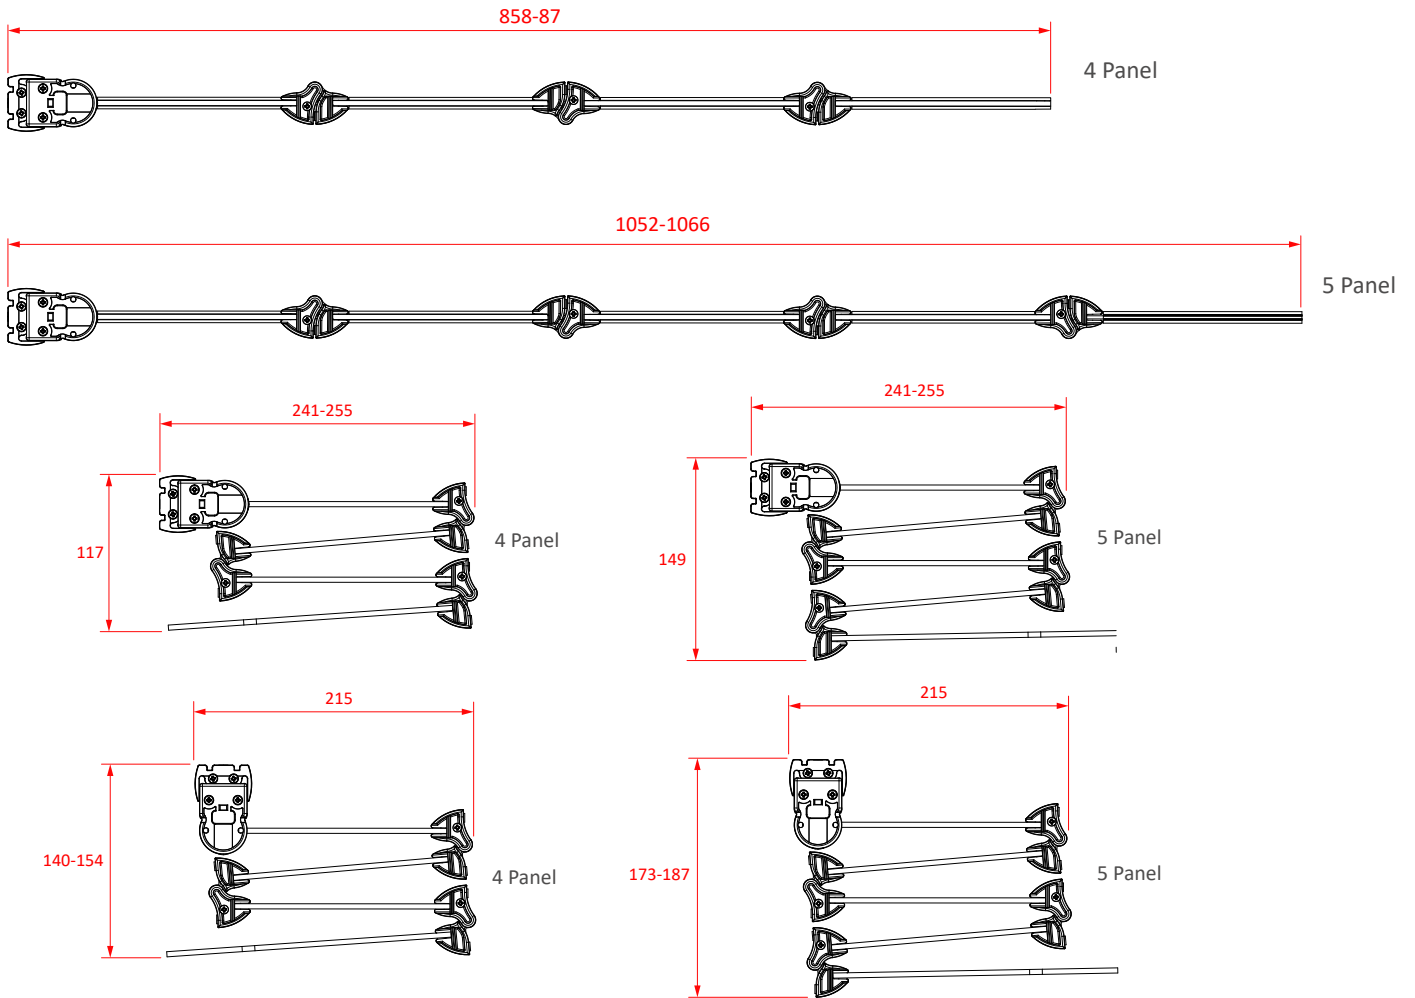

TECHNICAL DATA SHEET

BATHSCREENS

PRODUCT CODES

SFR80CUC
SFR55CUC
SFQ80CUC
SFS80CUC
SFR105CUC
SFR802CUC
SFQ105CUC
SFS105CUC
SCS15CUC
SFD4CUC
SFD5CUC

SFS, SFQ AND SFR BATHSCREENS

PRODUCT CODE	DESCRIPTION	WIDTH (A)	ADJUSTMENT	GLASS HEIGHT (B)	GLASS THICKNESS
SFR80CUC	CURVED SHOWER SCREEN	800	14 (248-263)	1400	5
SFR55CUC	COMPACT CURVED SHOWER SCREEN	550	14 (543-557)	1400	5
SFQ80CUC	SQUARE SHOWER SCREEN	800	14 (793-807)	1400	5
SFS80CUC	SAIL SHOWER SCREEN	800	14 (793-807)	1400	5

SHOWER CURTAIN SCREEN

PRODUCT CODE	DESCRIPTION	WIDTH (A)	ADJUSTMENT	GLASS HEIGHT (B)	GLASS THICKNESS
SCS15CUC	SHOWER CURTAIN SCREEN	250	14 (248-262)	1400	4

All dimensions are in mm

SHOWER CURTAIN SCREEN PARTS

All dimensions are in mm

FOLDING BATHTHSCREEN PARTS

Fig A.

Instruction Leaflet: 70895 00
Screw Pack: 80286

Fig B.

FOLDING BATHSCREEN PARTS

Fig C. FLIPPER SEAL

4 Panel 40109
5 Panel 40111

FOLDING BATHSCREEN DIMENSIONS

- All dimensions are in mm
- Glass 4mm thick

CUSTOMER CARELINE 01460 256080

www.coram.co.uk

technicalsupport@coram.co.uk

Coram Showers, Conquest Business Park
Cad Road, Ilton, Somerset, TA19 9EA