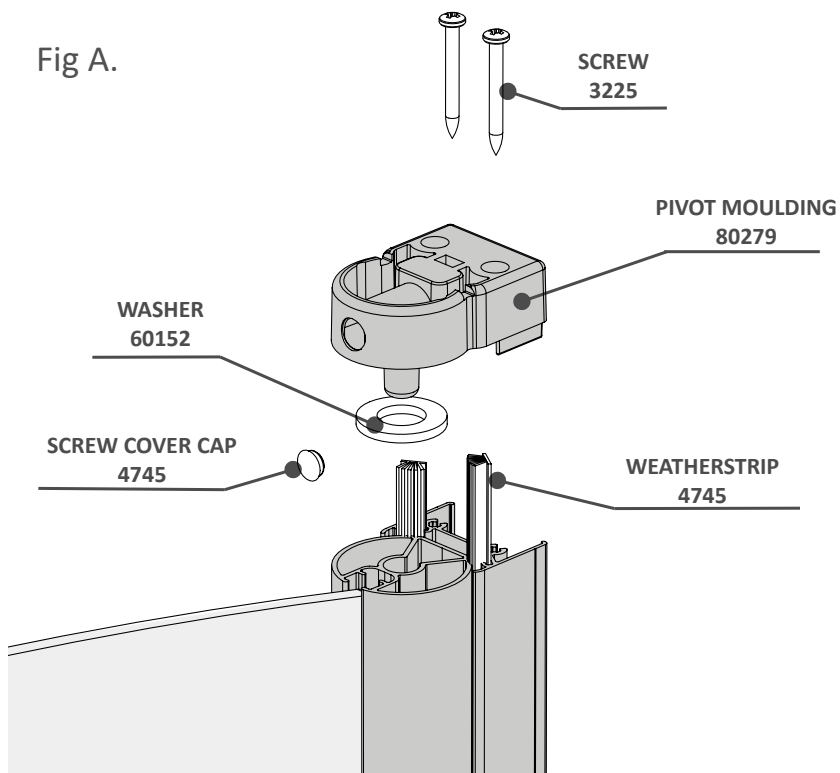

TECHNICAL DATA SHEET

BATHSCREENS

PRODUCT CODES

SFR80CUC
SFR55CUC
SFQ80CUC
SFS80CUC
SFR105CUC
SFR802CUC
SFQ105CUC
SFS105CUC
SCS15CUC
SFD4CUC
SFD5CUC

SFS, SFQ AND SFR BATHSCREENS

PRODUCT CODE	DESCRIPTION	WIDTH (A)	ADJUSTMENT	GLASS HEIGHT (B)	GLASS THICKNESS
SFR80CUC	CURVED SHOWER SCREEN	800	14 (248-263)	1400	5
SFR55CUC	COMPACT CURVED SHOWER SCREEN	550	14 (543-557)	1400	5
SFQ80CUC	SQUARE SHOWER SCREEN	800	14 (793-807)	1400	5
SFS80CUC	SAIL SHOWER SCREEN	800	14 (793-807)	1400	5

All dimensions are in mm.

SFS, SFQ AND SFR BATHSCREENS PARTS

Instruction Leaflet: 71256 00
Screw Pack: 80286

Fig A.

Fig C.

FLIPPER SEAL
(DEFLECTOR FACES INWARDS)
SFR/SFQ 40149
SFS 40150
SFR55 40151

Fig B.

BATHSCREEN PIVOTING DIMENSIONS

BATHSCREEN WITH PANEL SFR, SFQ, SFS

PRODUCT CODE	DESCRIPTION	WIDTH (A)	ADJUSTMENT	GLASS HEIGHT (B)	GLASS THICKNESS
SFR80CUC	CURVED WITH PANEL	1050	28 (1036-1064)	1400	5
SFR802CUC	COMPACT CURVED WITH PANEL	800	28 (786-814)	1400	5
SFQ105CUC	SQUARE WITH PANEL	1050	28 (1036-1064)	1400	5
SFS105CUC	SAIL WITH PANEL CHROME	1050	28 (1036-1064)	1400	5

SHOWER CURTAIN SCREEN

PRODUCT CODE	DESCRIPTION	WIDTH (A)	ADJUSTMENT	GLASS HEIGHT (B)	GLASS THICKNESS
SCS15CUC	SHOWER CURTAIN SCREEN	250	14 (248-262)	1400	4

All dimensions are in mm

SHOWER CURTAIN SCREEN PARTS