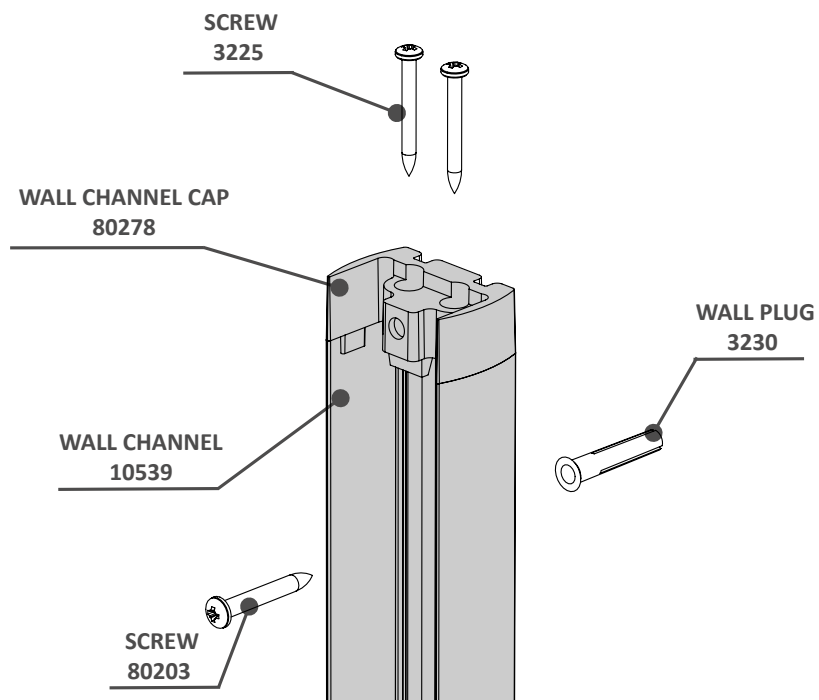

TECHNICAL DATA SHEET

BATHSCREENS

PRODUCT CODES

SFR80CUC
SFR55CUC
SFQ80CUC
SFS80CUC
SFR105CUC
SFR802CUC
SFQ105CUC
SFS105CUC
SCS15CUC
SFD4CUC
SFD5CUC

SFS, SFQ AND SFR BATHSCREENS

PRODUCT CODE	DESCRIPTION	WIDTH (A)	ADJUSTMENT	GLASS HEIGHT (B)	GLASS THICKNESS
SFR80CUC	CURVED SHOWER SCREEN	800	14 (248-263)	1400	5
SFR55CUC	COMPACT CURVED SHOWER SCREEN	550	14 (543-557)	1400	5
SFQ80CUC	SQUARE SHOWER SCREEN	800	14 (793-807)	1400	5
SFS80CUC	SAIL SHOWER SCREEN	800	14 (793-807)	1400	5

All dimensions are in mm.

SFS, SFQ AND SFR BATHSCREENS PARTS

Instruction Leaflet: 71256 00
Screw Pack: 80286

Fig A.

Fig C.

FLIPPER SEAL
(DEFLECTOR FACES INWARDS)
SFR/SFQ 40149
SFS 40150
SFR55 40151

Fig B.

BATHSCREEN PIVOTING DIMENSIONS

BATHSCREEN WITH PANEL SFR, SFQ, SFS

PRODUCT CODE	DESCRIPTION	WIDTH (A)	ADJUSTMENT	GLASS HEIGHT (B)	GLASS THICKNESS
SFR80CUC	CURVED WITH PANEL	1050	28 (1036-1064)	1400	5
SFR802CUC	COMPACT CURVED WITH PANEL	800	28 (786-814)	1400	5
SFQ105CUC	SQUARE WITH PANEL	1050	28 (1036-1064)	1400	5
SFS105CUC	SAIL WITH PANEL CHROME	1050	28 (1036-1064)	1400	5

SHOWER CURTAIN SCREEN

PRODUCT CODE	DESCRIPTION	WIDTH (A)	ADJUSTMENT	GLASS HEIGHT (B)	GLASS THICKNESS
SCS15CUC	SHOWER CURTAIN SCREEN	250	14 (248-262)	1400	4

All dimensions are in mm

SHOWER CURTAIN SCREEN PARTS