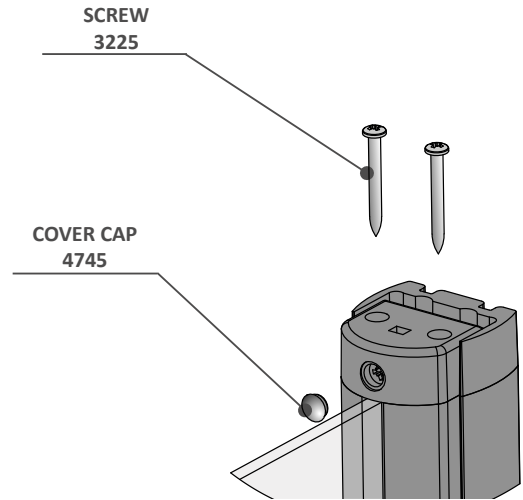

TECHNICAL DATA SHEET

BATHSCREENS

PRODUCT CODES

SFR80CUC
SFR55CUC
SFQ80CUC
SFS80CUC
SFR105CUC
SFR802CUC
SFQ105CUC
SFS105CUC
SCS15CUC
SFD4CUC
SFD5CUC

SFS, SFQ AND SFR BATHSCREENS

PRODUCT CODE	DESCRIPTION	WIDTH (A)	ADJUSTMENT	GLASS HEIGHT (B)	GLASS THICKNESS
SFR80CUC	CURVED SHOWER SCREEN	800	14 (248-263)	1400	5
SFR55CUC	COMPACT CURVED SHOWER SCREEN	550	14 (543-557)	1400	5
SFQ80CUC	SQUARE SHOWER SCREEN	800	14 (793-807)	1400	5
SFS80CUC	SAIL SHOWER SCREEN	800	14 (793-807)	1400	5

All dimensions are in mm.

BATHSCREEN WITH PANEL DETAILS & DIMENSIONS

Instruction Leaflet: 71263 00
Screw Pack: 80442

Fig A.

Fig B.

Fig C.

BATHSCREEN WITH PANEL PIVOTING DIMENSIONS

BATHSCREEN BASKET

SHOWER CURTAIN SCREEN

PRODUCT CODE	DESCRIPTION	WIDTH (A)	ADJUSTMENT	GLASS HEIGHT (B)	GLASS THICKNESS
SCS15CUC	SHOWER CURTAIN SCREEN	250	14 (248-262)	1400	4

All dimensions are in mm

SHOWER CURTAIN SCREEN PARTS