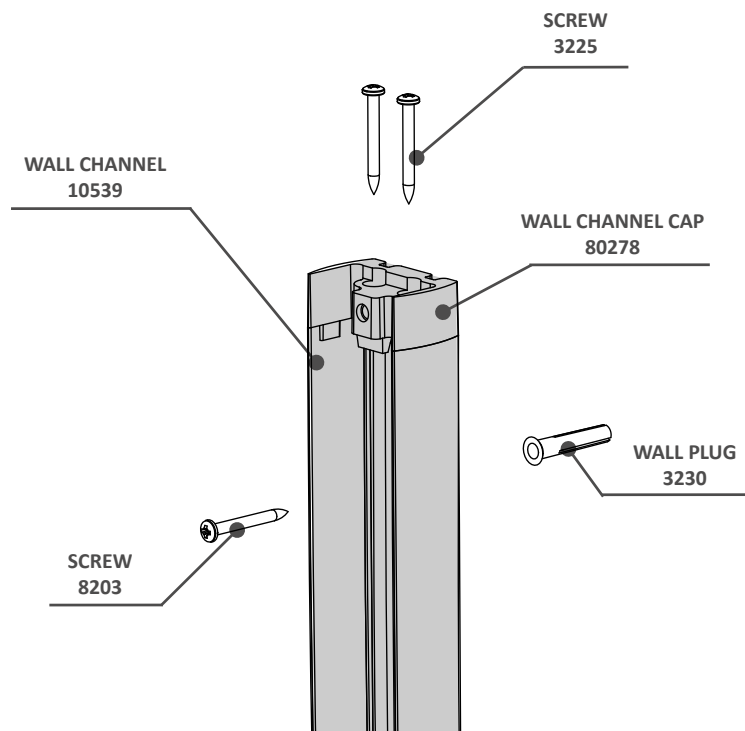

All dimensions are in mm.

BATHSCREEN WITH PANEL DETAILS & DIMENSIONS

Instruction Leaflet: 71263 00
Screw Pack: 80442

Fig A.

Fig B.

Fig C.

BATHSCREEN WITH PANEL PIVOTING DIMENSIONS

BATHSCREEN BASKET

SHOWER CURTAIN SCREEN

PRODUCT CODE	DESCRIPTION	WIDTH (A)	ADJUSTMENT	GLASS HEIGHT (B)	GLASS THICKNESS
SCS15CUC	SHOWER CURTAIN SCREEN	250	14 (248-262)	1400	4

All dimensions are in mm

SHOWER CURTAIN SCREEN PARTS

Fig A & B.

Instruction Leaflet: 71256 00

Screw Pack: 80286

4 & 5 PANEL FOLDING BATHSCREEN

PRODUCT CODE	DESCRIPTION	WIDTH OPEN	WIDTH CLOSED	ADJUSTMENT	GLASS HEIGHT (B)	GLASS THICKNESS
SFD4CUC	FOLDING 4 PANEL	865	245	14	1400	4
SFD5CUC	FOLDING 5 PANEL	1060	245	14	1400	4