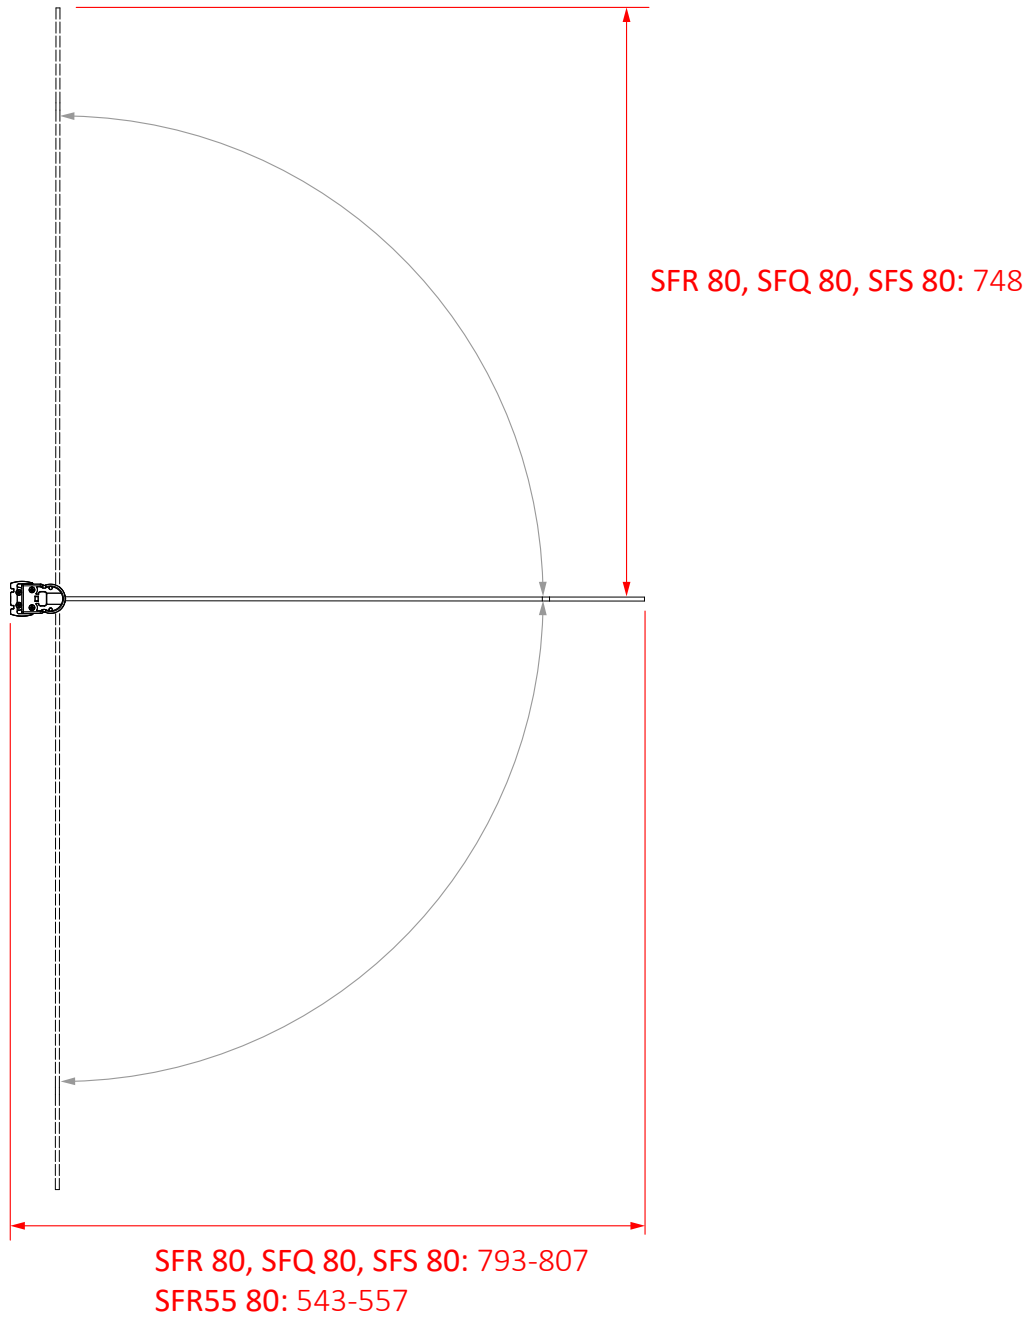

TECHNICAL DATA SHEET

BATHSCREENS

PRODUCT CODES

SFR80CUC
SFR55CUC
SFQ80CUC
SFS80CUC
SFR105CUC
SFR802CUC
SFQ105CUC
SFS105CUC
SCS15CUC
SFD4CUC
SFD5CUC

SFS, SFQ AND SFR BATHSCREENS

PRODUCT CODE	DESCRIPTION	WIDTH (A)	ADJUSTMENT	GLASS HEIGHT (B)	GLASS THICKNESS
SFR80CUC	CURVED SHOWER SCREEN	800	14 (248-263)	1400	5
SFR55CUC	COMPACT CURVED SHOWER SCREEN	550	14 (543-557)	1400	5
SFQ80CUC	SQUARE SHOWER SCREEN	800	14 (793-807)	1400	5
SFS80CUC	SAIL SHOWER SCREEN	800	14 (793-807)	1400	5

All dimensions are in mm.

SFS, SFQ AND SFR BATHSCREENS PARTS

Instruction Leaflet: 71256 00
Screw Pack: 80286

Fig A.

Fig C.

FLIPPER SEAL
(DEFLECTOR FACES INWARDS)
SFR/SFQ 40149
SFS 40150
SFR55 40151

Fig B.

BATHSCREEN PIVOTING DIMENSIONS

BATHSCREEN WITH PANEL SFR, SFQ, SFS

PRODUCT CODE	DESCRIPTION	WIDTH (A)	ADJUSTMENT	GLASS HEIGHT (B)	GLASS THICKNESS
SFR80CUC	CURVED WITH PANEL	1050	28 (1036-1064)	1400	5
SFR802CUC	COMPACT CURVED WITH PANEL	800	28 (786-814)	1400	5
SFQ105CUC	SQUARE WITH PANEL	1050	28 (1036-1064)	1400	5
SFS105CUC	SAIL WITH PANEL CHROME	1050	28 (1036-1064)	1400	5

SHOWER CURTAIN SCREEN

PRODUCT CODE	DESCRIPTION	WIDTH (A)	ADJUSTMENT	GLASS HEIGHT (B)	GLASS THICKNESS
SCS15CUC	SHOWER CURTAIN SCREEN	250	14 (248-262)	1400	4

All dimensions are in mm

SHOWER CURTAIN SCREEN PARTS