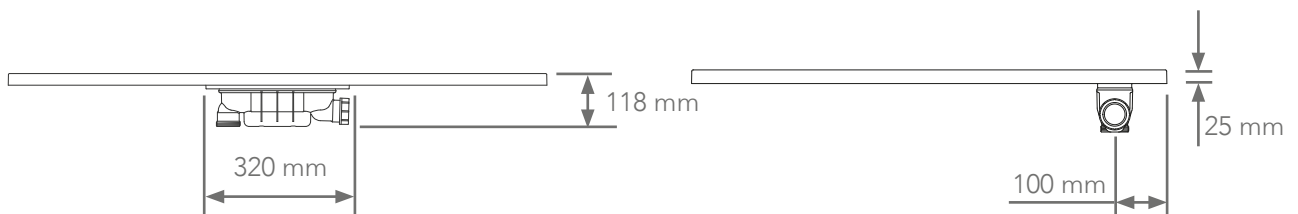

Features & Benefits

Product Features

- The minimal 25 mm tray height creates the ultimate wetroom look at a fraction of the cost
- Discreet side waste for a minimal style and maximum standing area
- Unique waste design allows choice of horizontal or vertical outlet pipe connection
- Water seal of 50 mm within waste trap
- The removable waste trap makes cleaning easier and catches stray hairs, helping to prevent blockages
- Waste performance 30 l/min @ 10 mm, 40 l/min @ 15 mm head height
- Flight technology reduces weight and increases robustness
- BioCote® technology fights mould and bacteria, reducing it by upto 99.9%
- Designed to perfectly complement the Mira Ascend Shower enclosure range

The level tray can be fitted flush to the floor, surface mounted, or installed on riser legs

The oblong waste design easily fits between floor joists and the waste pipe can be connected horizontally or vertically for flexible installation

Codes/Standards

Product Codes/Standards

BS EN 14527:2016

The only level tray on the market with a waste that meets NHBC building regulations

Product Weight

Description	Weight (Kg)
Rectangle Tray 1200 x 760	27.3
Rectangle Tray 1200 x 800	28.9
Rectangle Tray 1200 x 900	33
Rectangle Tray 1400 x 760	32.6
Rectangle Tray 1400 x 800	33
Rectangle Tray 1400 x 900	36.5
Rectangle Tray 1500 x 800	36
Rectangle Tray 1600 x 800	38.4
Rectangle Tray 1600 x 900	43.4
Rectangle Tray 1700 x 800	41.4
Rectangle Tray 1700 x 900	46.7
Rectangle Tray 1800 x 800	41

Technical Information

Tray

Size (mm)	A (mm)	B (mm)	Size (mm)	A (mm)	B (mm)
1200 x 760	765	1205	1500 x 800	805	1505
1200 x 800	805	1205	1600 x 800	805	1605
1200 x 900	905	1205	1600 x 900	905	1605
1400 x 760	765	1405	1700 x 800	805	1705
1400 x 800	805	1405	1700 x 900	905	1705
1400 x 900	905	1405	1800 x 800	805	1805