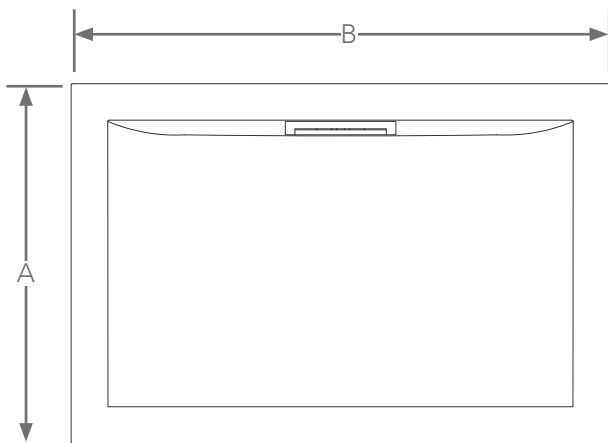

Features & Benefits

Product Features

- The minimal 25 mm tray height creates the ultimate wetroom look at a fraction of the cost
- Discreet side waste for a minimal style and maximum standing area
- Unique waste design allows choice of horizontal or vertical outlet pipe connection
- Water seal of 50 mm within waste trap
- The removable waste trap makes cleaning easier and catches stray hairs, helping to prevent blockages
- Waste performance 30 l/min @ 10 mm, 40 l/min @ 15 mm head height
- Flight technology reduces weight and increases robustness
- BioCote® technology fights mould and bacteria, reducing it by upto 99.9%
- Designed to perfectly complement the Mira Ascend Shower enclosure range

The level tray can be fitted flush to the floor, surface mounted, or installed on riser legs

The oblong waste design easily fits between floor joists and the waste pipe can be connected horizontally or vertically for flexible installation

Codes/Standards

Product Codes/Standards

BS EN 14527:2016

The only level tray on the market with a waste that meets NHBC building regulations

Product Weight

Description	Weight (Kg)
Rectangle Tray 1200 x 760	27.3
Rectangle Tray 1200 x 800	28.9
Rectangle Tray 1200 x 900	33
Rectangle Tray 1400 x 760	32.6
Rectangle Tray 1400 x 800	33
Rectangle Tray 1400 x 900	36.5
Rectangle Tray 1500 x 800	36
Rectangle Tray 1600 x 800	38.4
Rectangle Tray 1600 x 900	43.4
Rectangle Tray 1700 x 800	41.4
Rectangle Tray 1700 x 900	46.7
Rectangle Tray 1800 x 800	41

Technical Information

Tray

Size (mm)	A (mm)	B (mm)	Size (mm)	A (mm)	B (mm)
1200 x 760	765	1205	1500 x 800	805	1505
1200 x 800	805	1205	1600 x 800	805	1605
1200 x 900	905	1205	1600 x 900	905	1605
1400 x 760	765	1405	1700 x 800	805	1705
1400 x 800	805	1405	1700 x 900	905	1705
1400 x 900	905	1405	1800 x 800	805	1805