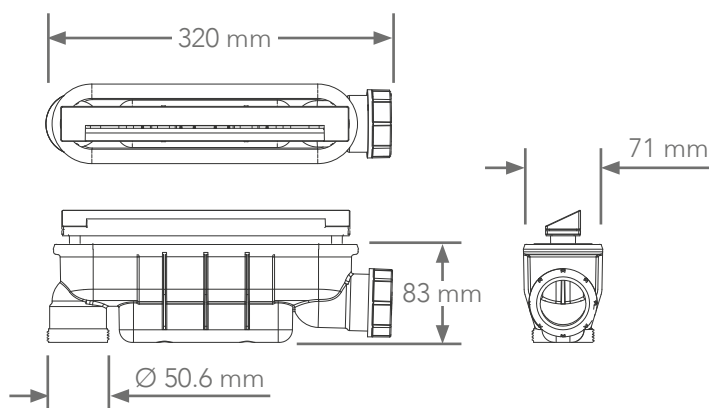

Waste Assembly

Note: Waste assembly can be fitted reversed, if required.