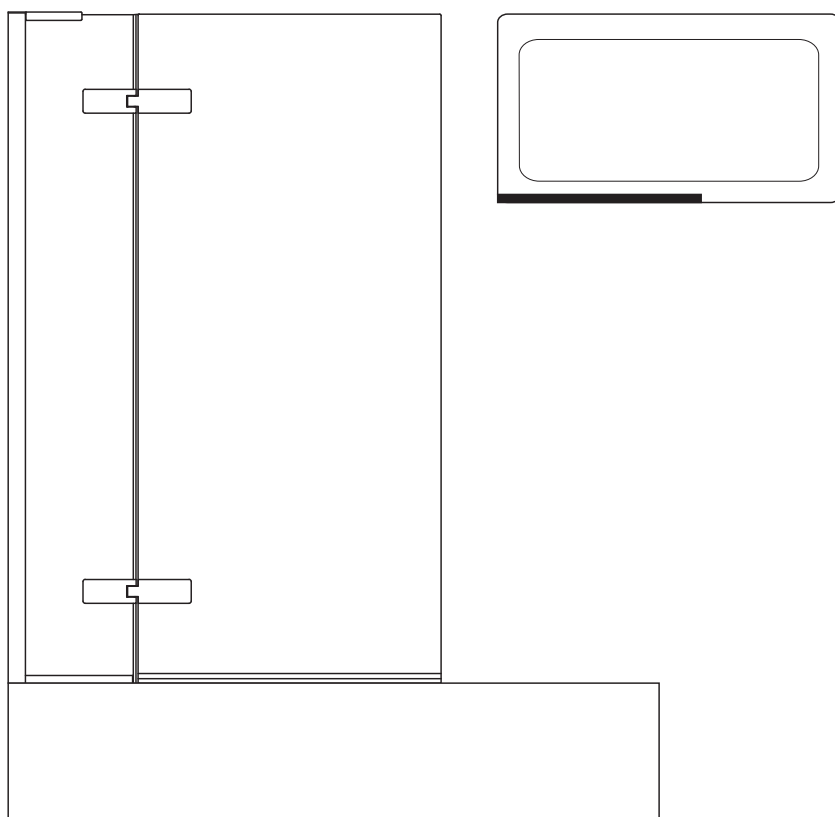

# Mira Ascend hinged bathscreen

Hinged bathscreen  
Configuration options  
1000mm

## Dimensions & tray compatibility

All sizes are in mm

Mira Ascend hinged bathscreen	Size	Glass	Glass Thickness	Frame Adjustment (Alcove)	Frame Adjustment (Corner)	Door Opening	Flight Tray Compatibility	Flight Low & Safe Tray Compatibility
1.1862.201	1000	Clear	8mm	n/a	1000-1020mm	n/a	n/a	n/a

## **Check out our full range of Shower Enclosures**

Quadrant Shower Enclosures

Corner Entry Shower Enclosures

Walk in Shower Enclosures

Sliding Shower Doors

Bifold Shower Doors

Pivot Shower Doors

Hinged Shower Doors

Shower Screens