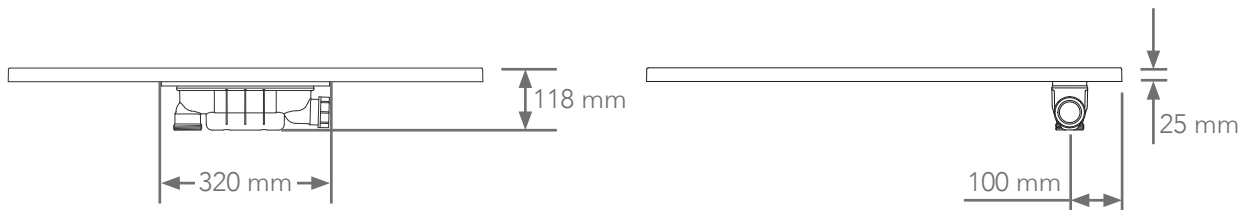

Features & Benefits

Product Features

- The minimal 25 mm tray height creates the ultimate wetroom look at a fraction of the cost
- Discreet side waste for a minimal style and maximum standing area
- Unique waste design allows choice of horizontal or vertical outlet pipe connection
- Water seal of 50 mm within waste trap
- The removable waste trap makes cleaning easier and catches stray hairs, helping to prevent blockages
- Waste performance 30 l/min @ 10 mm, 40 l/min @ 15 mm head height
- Flight technology reduces weight and increases robustness
- BioCote® technology fights mould and bacteria, reducing it by upto 99.9%
- Designed to perfectly complement the Mira Ascend Shower enclosure range

Material

Product Material

- Polyconcrete core
- Acrylic surface
- BioCote® incorporated

Installation

Product Installation

- The innovative honeycomb back skin reduces the tray's weight and adds strength, making it stronger yet lighter
- The level tray can be fitted flush to the floor, surface mounted, or installed on riser legs
- The oblong waste design easily fits between floor joists and the waste pipe can be connected horizontally or vertically for flexible installation

Codes/Standards

Product Codes/Standards

- BS EN 14527:2016
- The only level tray on the market with a waste that meets NHBC building regulations

Product Weight

Description	Weight (Kg)
Square Tray 800 x 800	18.9
Square Tray 900 x 900	24.3

Technical Information

Tray

Size (mm)	A (mm)	B (mm)
800 x 800	805	805
900 x 900	905	905

Waste Assembly

Note: Waste assembly can be fitted reversed, if required.

Check out our full range of Shower Enclosures