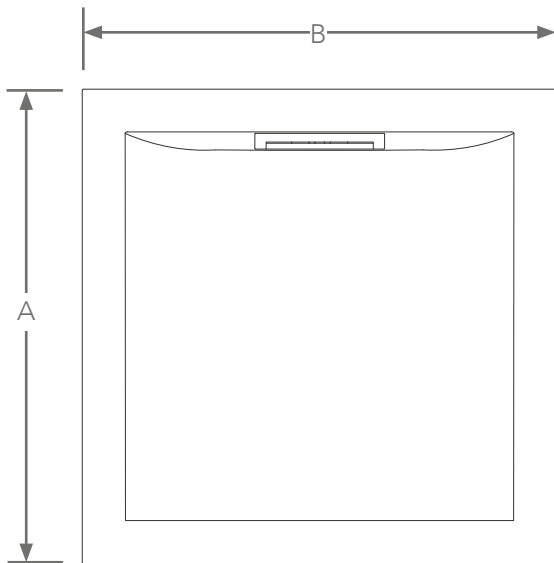

Features & Benefits

Product Features

- The minimal 25 mm tray height creates the ultimate wetroom look at a fraction of the cost
- Discreet side waste for a minimal style and maximum standing area
- Unique waste design allows choice of horizontal or vertical outlet pipe connection
- Water seal of 50 mm within waste trap
- The removable waste trap makes cleaning easier and catches stray hairs, helping to prevent blockages
- Waste performance 30 l/min @ 10 mm, 40 l/min @ 15 mm head height
- Flight technology reduces weight and increases robustness
- BioCote® technology fights mould and bacteria, reducing it by upto 99.9%
- Designed to perfectly complement the Mira Ascend Shower enclosure range

Material

Product Material

- Polyconcrete core
- Acrylic surface
- BioCote® incorporated

Installation

Product Installation

- The innovative honeycomb back skin reduces the tray's weight and adds strength, making it stronger yet lighter
- The level tray can be fitted flush to the floor, surface mounted, or installed on riser legs
- The oblong waste design easily fits between floor joists and the waste pipe can be connected horizontally or vertically for flexible installation

Codes/Standards

Product Codes/Standards

- BS EN 14527:2016
- The only level tray on the market with a waste that meets NHBC building regulations

Product Weight

Description	Weight (Kg)
Square Tray 800 x 800	18.9
Square Tray 900 x 900	24.3

Technical Information

Tray

Size (mm)	A (mm)	B (mm)
800 x 800	805	805
900 x 900	905	905

Waste Assembly

Note: Waste assembly can be fitted reversed, if required.

Check out our full range of Shower Enclosures