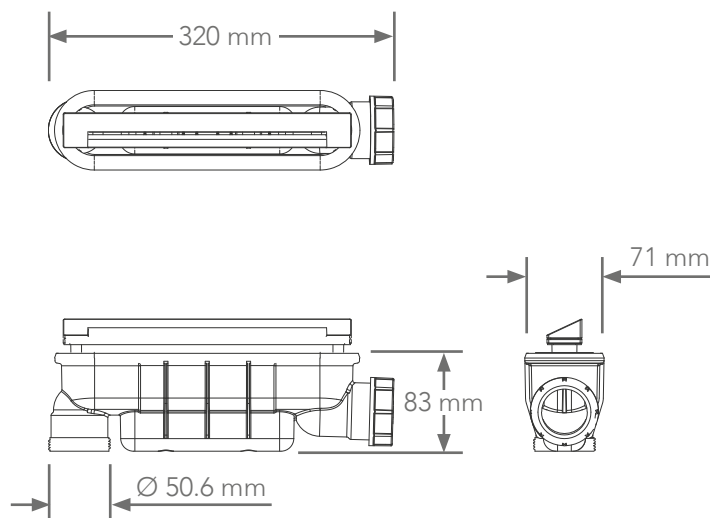

Features & Benefits

Product Features

- The minimal 25 mm tray height creates the ultimate wetroom look at a fraction of the cost
- Discreet side waste for a minimal style and maximum standing area
- Unique waste design allows choice of horizontal or vertical outlet pipe connection
- Water seal of 50 mm within waste trap
- The removable waste trap makes cleaning easier and catches stray hairs, helping to prevent blockages
- Waste performance 30 l/min @ 10 mm, 40 l/min @ 15 mm head height
- Flight technology reduces weight and increases robustness
- BioCote® technology fights mould and bacteria, reducing it by upto 99.9%
- Designed to perfectly complement the Mira Ascend Shower enclosure range

Material

Product Material

- Polyconcrete core
- Acrylic surface
- BioCote® incorporated

Installation

Product Installation

- The innovative honeycomb back skin reduces the tray's weight and adds strength, making it stronger yet lighter
- The level tray can be fitted flush to the floor, surface mounted, or installed on riser legs
- The oblong waste design easily fits between floor joists and the waste pipe can be connected horizontally or vertically for flexible installation

Codes/Standards

Product Codes/Standards

- BS EN 14527:2016
- The only level tray on the market with a waste that meets NHBC building regulations

Product Weight

Description	Weight (Kg)
Square Tray 800 x 800	18.9
Square Tray 900 x 900	24.3

Technical Information

Tray

Size (mm)	A (mm)	B (mm)
800 x 800	805	805
900 x 900	905	905

Waste Assembly

Note: Waste assembly can be fitted reversed, if required.

Check out our full range of Shower Enclosures