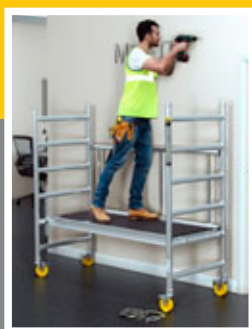

MINIMAX®

HEAVY DUTY TRADE PLATFORM AND TOWER SYSTEM

mini

Compact Base Pack fits through standard doors, corridors and into your van

Easy to transport and store

Modular lightweight system transforms to working heights of up to 7.8m

MAX

0.6m

0.9m

1.7m

3.7m

5.8m

Platform Heights

Visit us online to see our full range of MiniMax Towers: minimaxtower.com