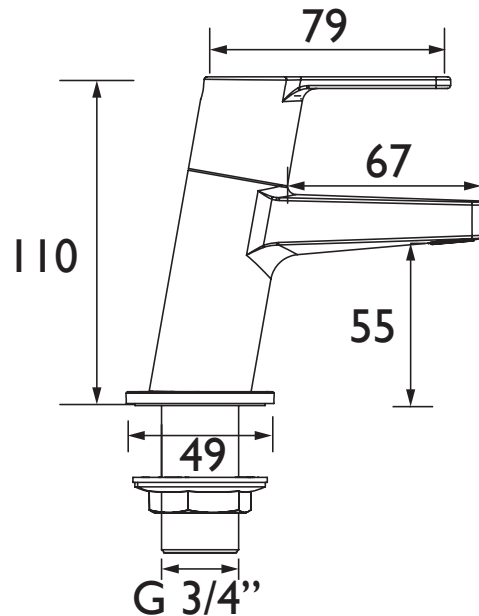

### Specification

Style:	Contemporary
Product Type:	Bathroom Taps
Finish/Colour:	Chrome
Main Construction Material:	Brass
Mount Type:	Deck
Handle Type:	Lever
Connection Inlet:	G 3/4"
Number of Tap Holes:	2
Valve/Cartridge Type:	Ceramic Disc
Plumbing System Requirements:	All, preferably balanced
Working Pressure Range:	Min 0.3 bar, Max 5.0 bar
Maximum Hot Water Temperature: °C	80
Maximum Dynamic Pressure: (bar)	5
Maximum Static Pressure: (bar)	Max 10.0 bar
Flow Rate: (l/min @ 3 bar)	45

### Dimensions (measurements in mm)