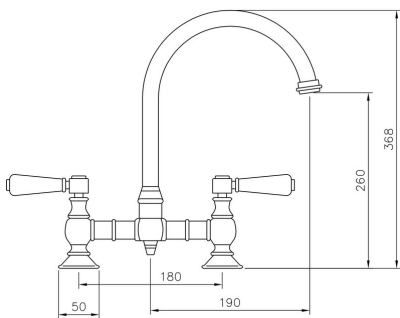

BELFAST DUAL LEVER TAP BRUSHED

RANGEmaster
sinks & taps

Combining modern design with traditional good looks, the Belfast bridge kitchen tap is the perfect addition to any ceramic sink thanks to its complementary handle design.

- Suitable for all pressure water systems
- Featuring an anti-splash spout with honeycomb aerator design which mixes air with water to emit a water flow with no splash

Technical Drawing

Overall Height (mm)	368
Spout Reach (mm)	190
Spout Height (mm)	260
Spout Rotation Range	360°
Handle Type	Dual Lever
Colour	Brushed
Bar Pressure Suitability	All Pressure
Min. Bar Pressure	0.10
Max. Bar Pressure	5.50
Mixed Flow Rate at 3 Bar Pressure (l/min)	40.48
Flow Type	Single Flow
Recommended Hot Water Temperature	46°C
Maximum Hot Water Temperature	70°C
Handle Control	Quarter Turn
Centre Distance (mm)	180
Cartridge Type	Ceramic Disc Cartridge
Aerator Type	Flow Straightener
Inlet Pipes	Fixed Threaded Inlets
Anti-Splash Spout	1
Pull Out Spray	
WRAS Approved	
Product Code	TBL1BF/
Barcode	