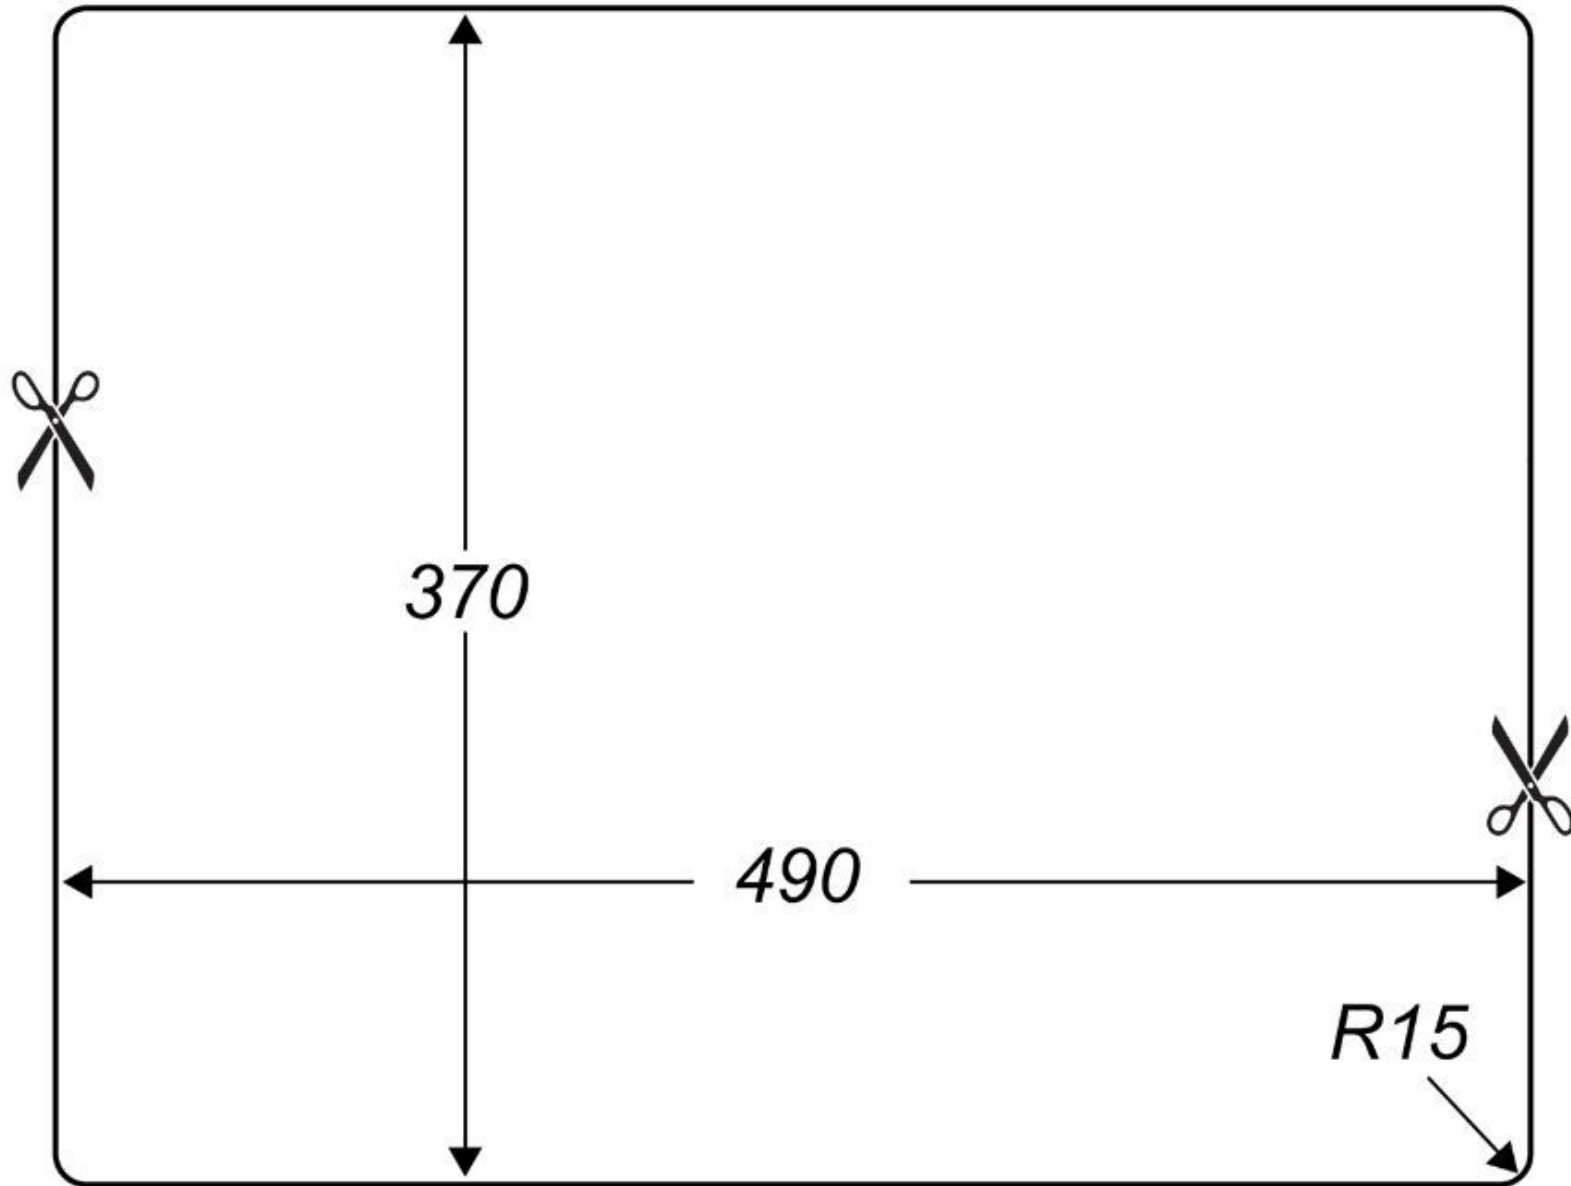

UNDERMOUNT INSTALLATION