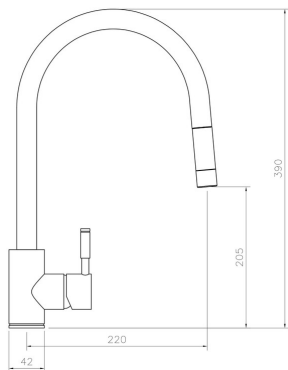

# AQUATREND SINGLE LEVER TAP CHROME

**RANGEmaster**  
sinks & taps

Modernly designed, the Aquatrend single-lever kitchen tap features a unique pin handle design with a tall sweeping spout which creates a statement piece in any style of kitchen. The Aquatrend pull-out kitchen tap features a discreet pull out hose which is great for cleaning stubborn stains on dishes or cleaning tight kitchen sink corners, making everyday cleaning tasks easier. The pull out hose is retractable so that it sits hidden within the tap not altering its design style and appearance when not in use.

The Aquatrend kitchen tap range includes a number of different pieces to suit any kitchen need; choose from dual-lever, single-lever and pull-out designs.

Technical Drawing

hose

systems emitting a minimum pressure of 1.0 bar or above

with honeycomb aerator design which mixes air with water to emit a water flow with no splash

Overall Height (mm)	390
Spout Reach (mm)	220
Spout Height (mm)	205
Spout Rotation Range	360°
Handle Type	Single Lever
Colour	Chrome
Bar Pressure Suitability	High Pressure
Min. Bar Pressure	1.50
Max. Bar Pressure	5.50
Mixed Flow Rate at 3 Bar Pressure (l/min)	10.47
Flow Type	Single Flow
Recommended Hot Water Temperature	46°C
Maximum Hot Water Temperature	70°C
Handle Control	Half Turn
Centre Distance (mm)	-
Cartridge Type	Ceramic Disc Cartridge
Aerator Type	Honeycomb Aerator
Inlet Pipes	1/2" Stainless Flexible Hoses
Anti-Splash Spout	1
Pull Out Spray	1
WRAS Approved	
Product Code	TRE1SLPOCM/
Barcode	