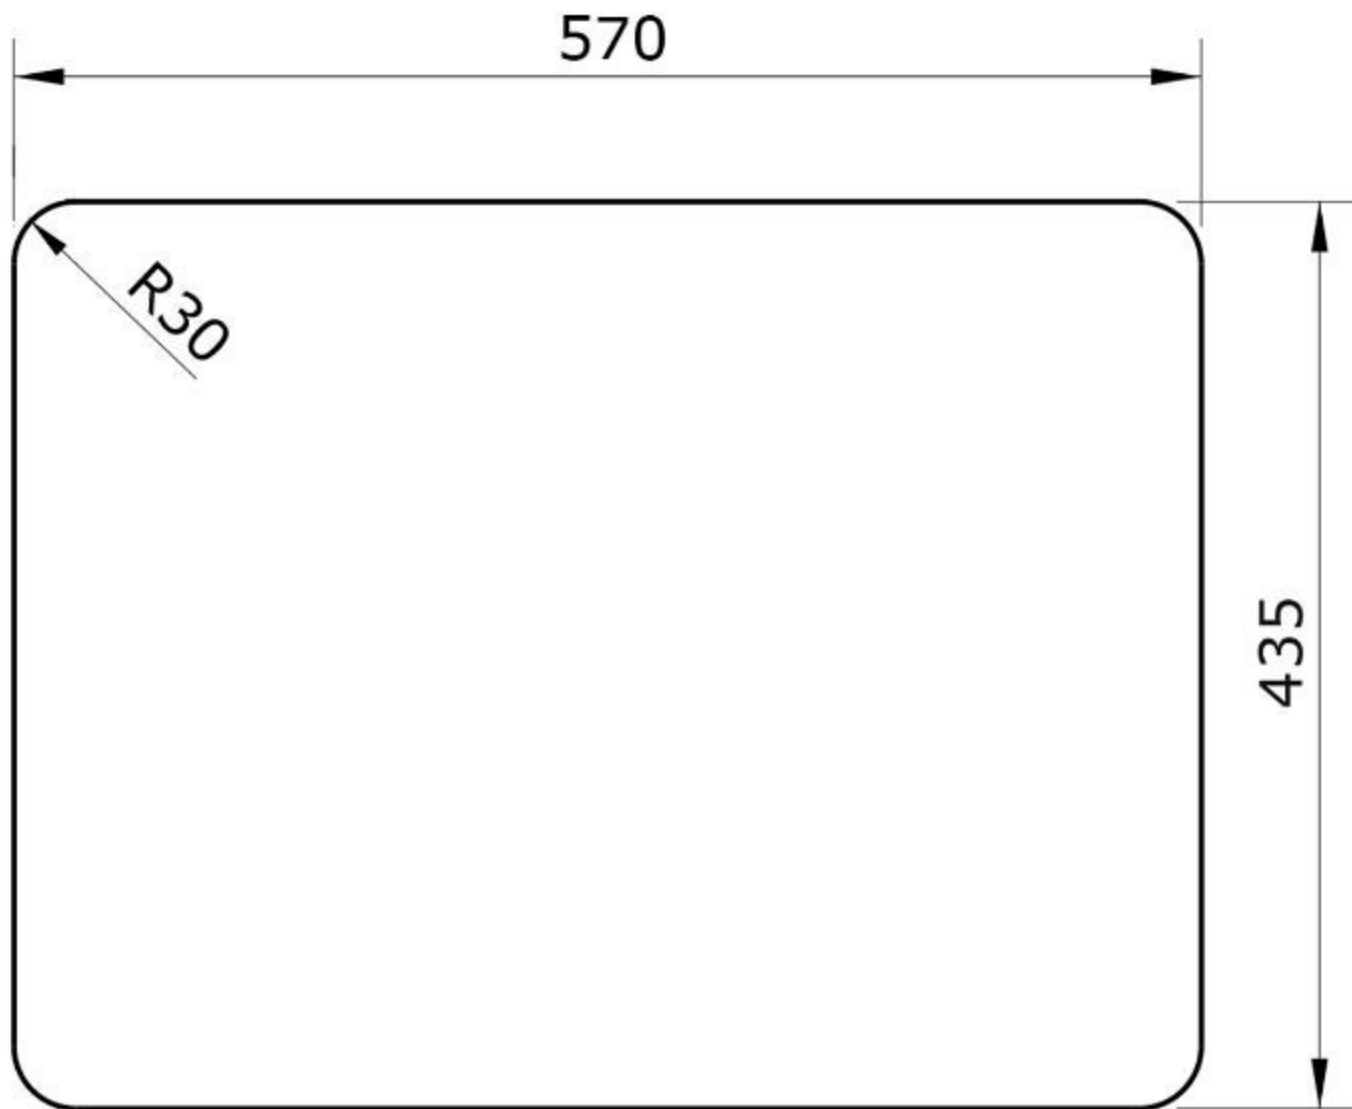

INSET INSTALLATION