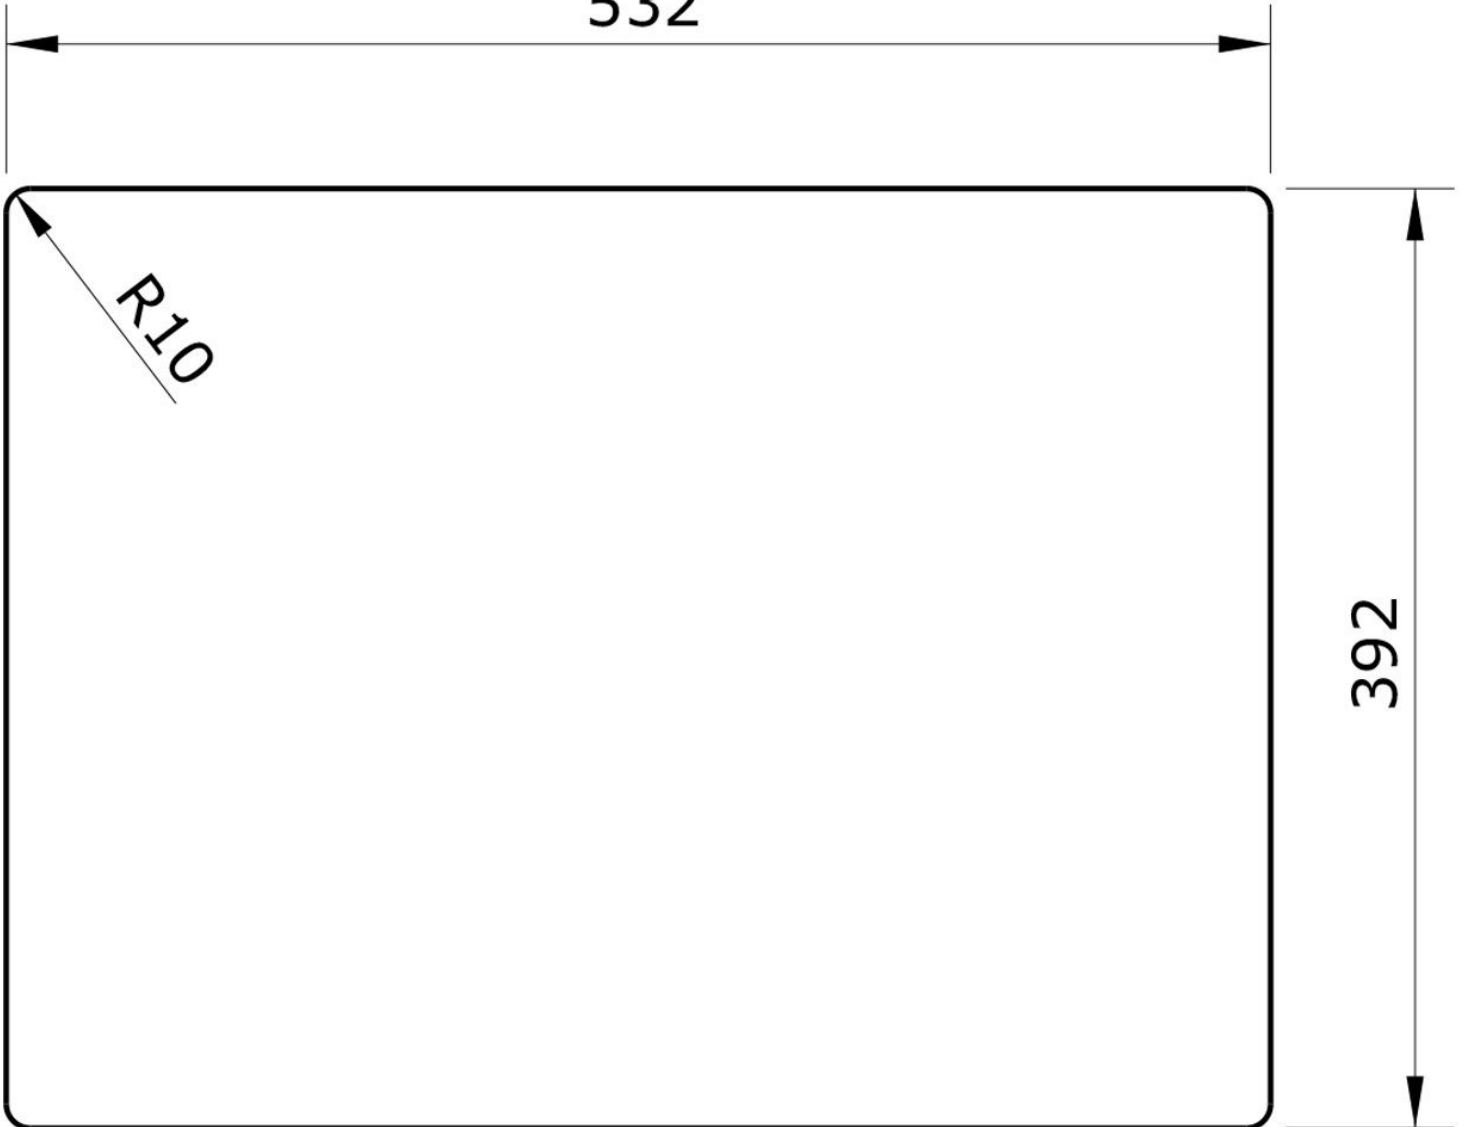

# UNDERMOUNT INSTALLATION

532

392

R10