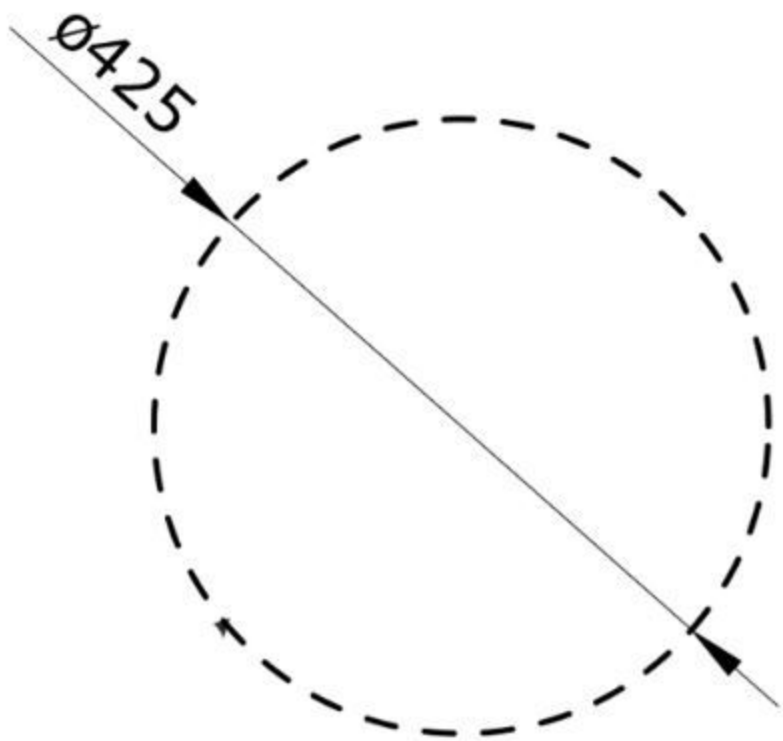

INSET INSTALLATION