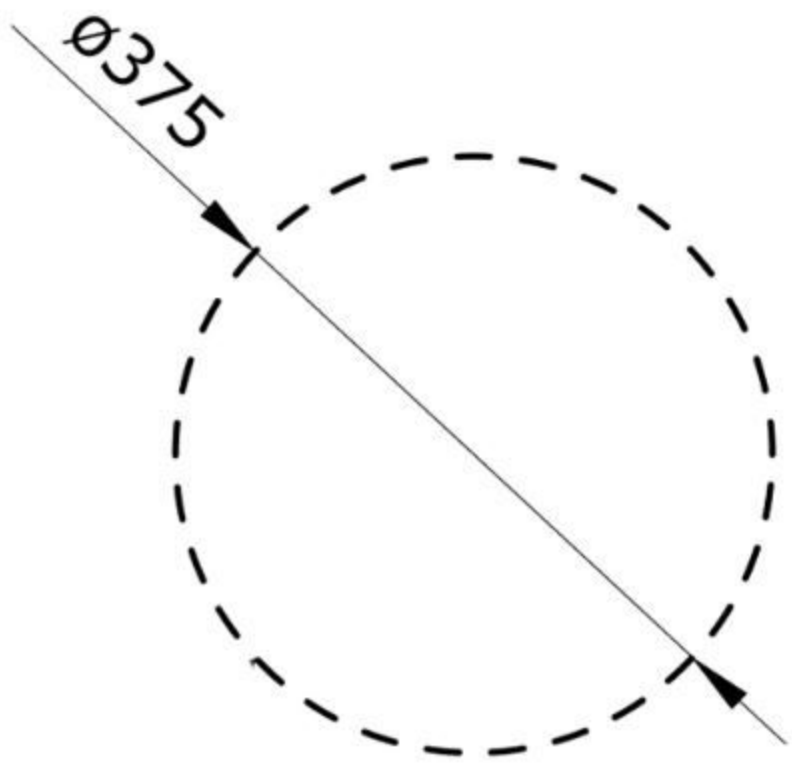

UNDERMOUNT INSTALLATION