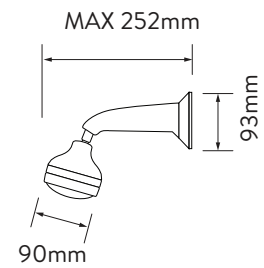

AQUALISA

AQUARIAN™ THERMO EXPOSED MIXER SHOWER

E99.20T

WHITE

.....
DIMENSIONAL DRAWINGS

ADJUSTABLE HEAD

FIXED HEAD

AQUALISA

AQUARIAN™ THERMO EXPOSED MIXER SHOWER

E99.20T

WHITE

TECHNICAL SPECIFICATIONS

| | |
|-------------------------------|--|
| Minimum pressure requirements | 0.1 bar |
| Maximum pressure requirements | 10 bar |
| Inlet fitting connections | 15mm Push Fit |
| Inlet supply positions | Hot/left, cold/right |
| Outlet connections | 1/2" BSP |
| Valve inlet centres | 150mm |
| Supply temperature | 5 - 20°C Cold Supply |
| | 55 - 65°C Hot Supply |
| Water system | Gravity, Boosted Gravity, Combi and Balanced High Pressure |
| Features | East clean nozzles |
| | Rotating spray selector |
| | Pinch grip slider |
| | Hose restraint |
| | On/off control |
| | Temperature override |
| | Temperature control |
| Colour | White |
| Guarantee period | 3 years |