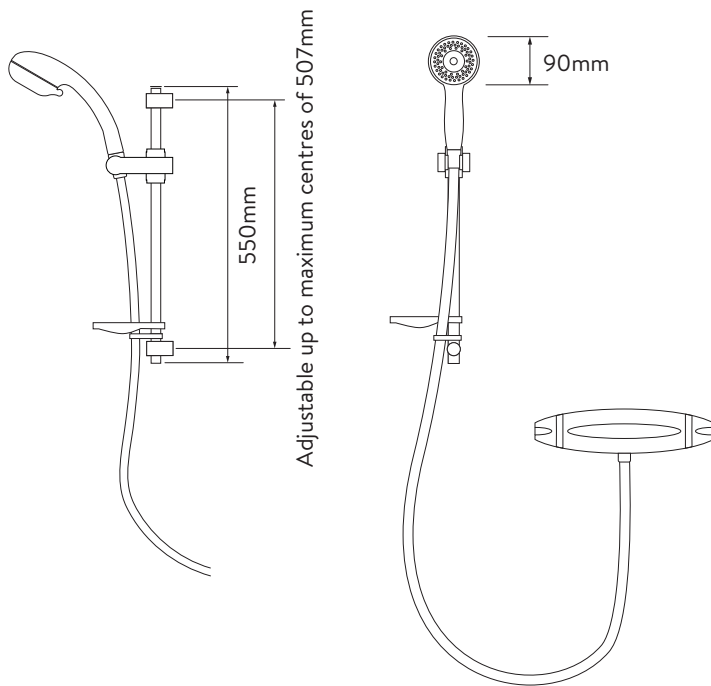

AQUALISA

AQUARIAN™ THERMO EXPOSED MIXER SHOWER

E99.20T

WHITE

.....
DIMENSIONAL DRAWINGS

ADJUSTABLE HEAD

FIXED HEAD

AQUALISA

AQUARIAN™ THERMO EXPOSED MIXER SHOWER

E99.20T

WHITE

TECHNICAL SPECIFICATIONS

| | |
|-------------------------------|--|
| Minimum pressure requirements | 0.1 bar |
| Maximum pressure requirements | 10 bar |
| Inlet fitting connections | 15mm Push Fit |
| Inlet supply positions | Hot/left, cold/right |
| Outlet connections | 1/2" BSP |
| Valve inlet centres | 150mm |
| Supply temperature | 5 - 20°C Cold Supply |
| | 55 - 65°C Hot Supply |
| Water system | Gravity, Boosted Gravity, Combi and Balanced High Pressure |
| Features | East clean nozzles |
| | Rotating spray selector |
| | Pinch grip slider |
| | Hose restraint |
| | On/off control |
| | Temperature override |
| | Temperature control |
| Colour | White |
| Guarantee period | 3 years |