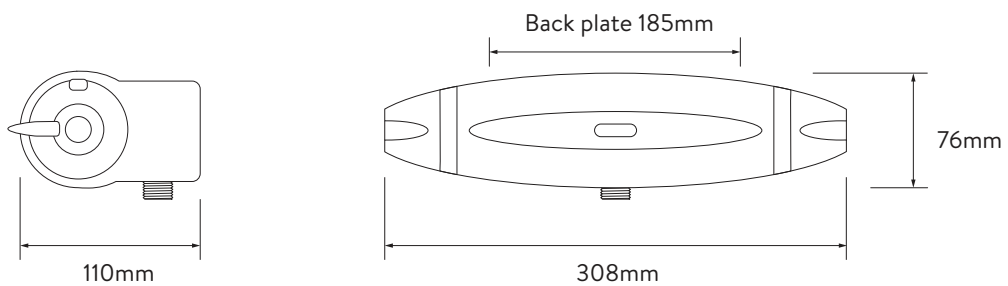

AQUALISA

AQUARIAN™ THERMO EXPOSED MIXER SHOWER

E99.20T

WHITE

.....
DIMENSIONAL DRAWINGS

ADJUSTABLE HEAD

FIXED HEAD

AQUALISA

AQUARIAN™ THERMO EXPOSED MIXER SHOWER

E99.20T

WHITE

TECHNICAL SPECIFICATIONS

| | |
|-------------------------------|--|
| Minimum pressure requirements | 0.1 bar |
| Maximum pressure requirements | 10 bar |
| Inlet fitting connections | 15mm Push Fit |
| Inlet supply positions | Hot/left, cold/right |
| Outlet connections | 1/2" BSP |
| Valve inlet centres | 150mm |
| Supply temperature | 5 - 20°C Cold Supply |
| | 55 - 65°C Hot Supply |
| Water system | Gravity, Boosted Gravity, Combi and Balanced High Pressure |
| Features | East clean nozzles |
| | Rotating spray selector |
| | Pinch grip slider |
| | Hose restraint |
| | On/off control |
| | Temperature override |
| | Temperature control |
| Colour | White |
| Guarantee period | 3 years |