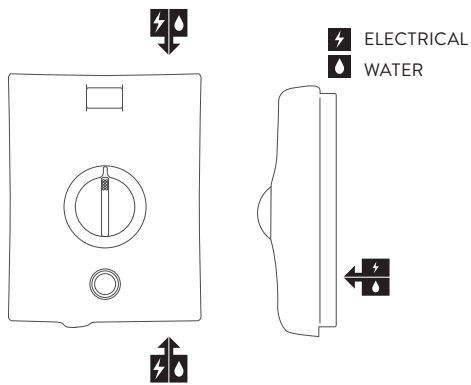

AQUALISA

QUARTZ™

ELECTRIC SHOWER

ELECTRIC 8.5KW WITH ADJUSTABLE HEAD
- WHITE/CHROME

.....

DIMENSIONAL DRAWINGS

CONNECTIONS

AQUALISA

QUARTZ™

ELECTRIC SHOWER

QZE8521

ELECTRIC 8.5KW WITH ADJUSTABLE HEAD
- WHITE/CHROME

TECHNICAL SPECIFICATIONS

Power	8.5KW
Minimum pressure	0.9 bar
Maximum pressure	10 bar
Recommended maximum pressure	3 bar
Water entry points	Top, bottom and rear right
Cable entry points	Top, bottom and rear right
Inlet fitting connections	15mm compression
Outlet fitting connections	1/2" BSP thread
Electric requirements	Supply voltage 230 – 240V, MCB rating of 40AMP
Water system	Mains cold system
Features	Intuitive single dial
	Push button start/stop
	Rotary controls
	Heat safety features
	Phased shut down
	Heat sensor
	105mm handset, 5 spray patterns
Colour	White/Chrome
Guarantee period	Shower unit – 2 years
	Shower head and kit – 2 years
Approvals	CE Marking
	BEAB
	European Water Label
	ERP Directive