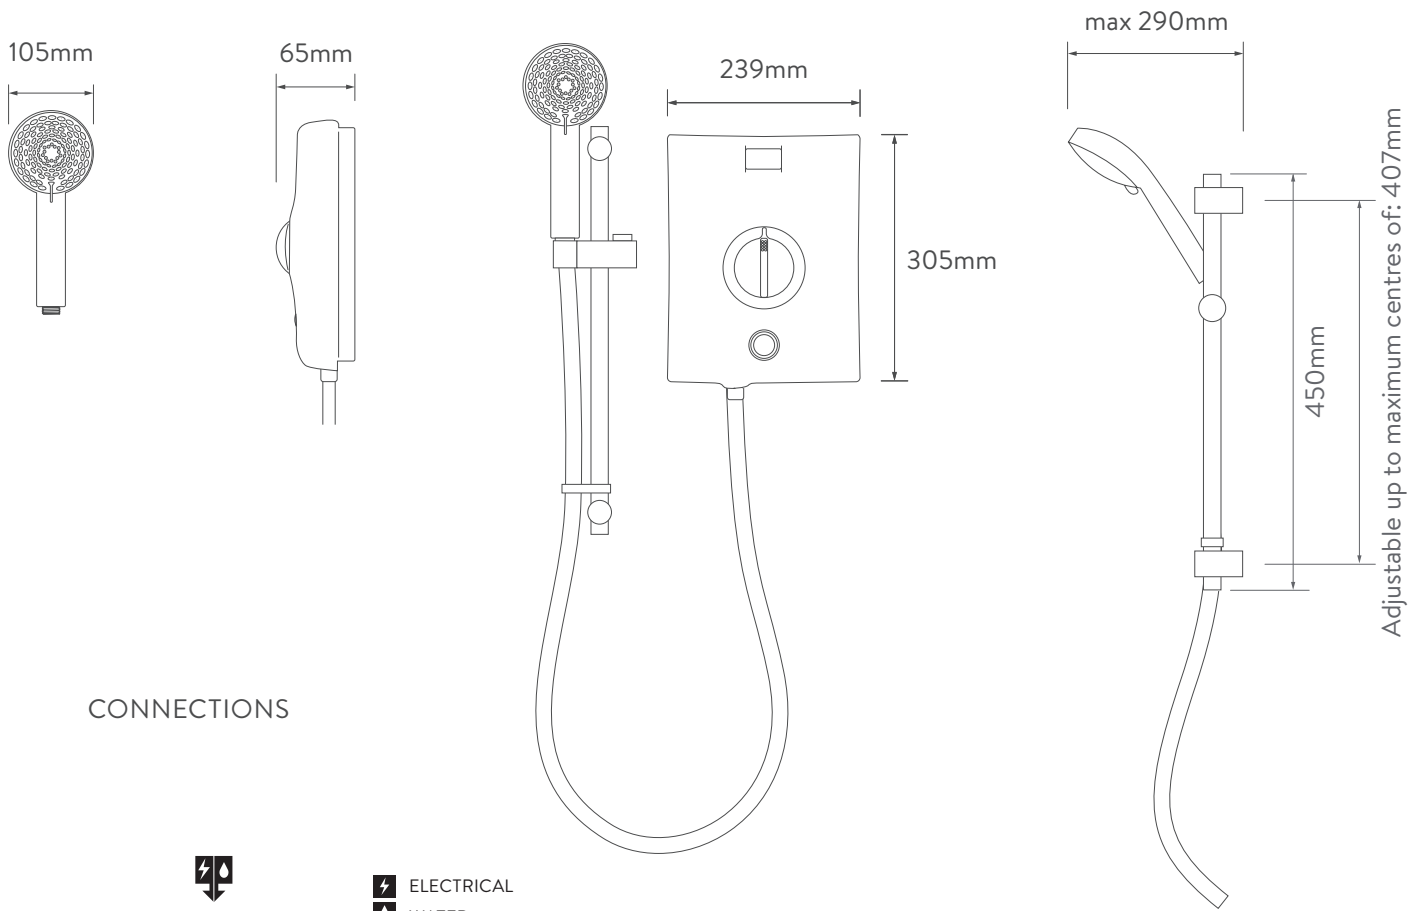

AQUALISA

QUARTZ™

ELECTRIC SHOWER

ELECTRIC 8.5KW WITH ADJUSTABLE HEAD
- WHITE/CHROME

.....

DIMENSIONAL DRAWINGS

CONNECTIONS

AQUALISA

QUARTZ™

ELECTRIC SHOWER

QZE8521

ELECTRIC 8.5KW WITH ADJUSTABLE HEAD
- WHITE/CHROME

TECHNICAL SPECIFICATIONS

Power	8.5KW
Minimum pressure	0.9 bar
Maximum pressure	10 bar
Recommended maximum pressure	3 bar
Water entry points	Top, bottom and rear right
Cable entry points	Top, bottom and rear right
Inlet fitting connections	15mm compression
Outlet fitting connections	1/2" BSP thread
Electric requirements	Supply voltage 230 – 240V, MCB rating of 40AMP
Water system	Mains cold system
Features	Intuitive single dial
	Push button start/stop
	Rotary controls
	Heat safety features
	Phased shut down
	Heat sensor
	105mm handset, 5 spray patterns
Colour	White/Chrome
Guarantee period	Shower unit – 2 years
	Shower head and kit – 2 years
Approvals	CE Marking
	BEAB
	European Water Label
	ERP Directive